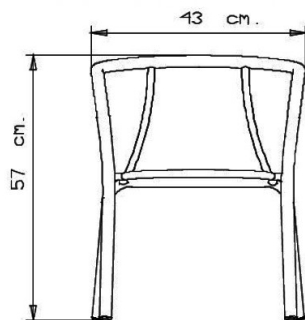

## 001 baby

001 COLLECTION:  
001, 001 baby,

"Baby" armchair with 4 legs steel frame. Seat and back in PVC wire with matt finish.

**STACKABLE**

4

**WEIGHT**

4,5 kg

**PACK**0,2 m<sup>3</sup>**PIECES PER BOX**