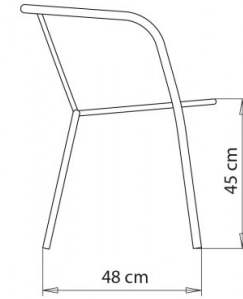

## 001

001 COLLECTION:  
001, 001 baby,

Armchair with 4 legs steel frame. Seat and back in matte-finish PVC wire.

[> Download the 001 PDF](#)

**STACKABLE**

8

**WEIGHT**

5,6 kg

**PACK**0,3 m<sup>3</sup>**PIECES PER BOX**

4