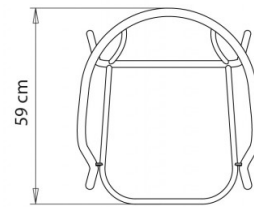

## 001

001 COLLECTION:  
001, 001 baby,

Armchair with 4 legs steel frame. Seat and back in matte-finish PVC wire.

[> Download the 001 PDF](#)

**STACKABLE**

8

**WEIGHT**

5,6 kg