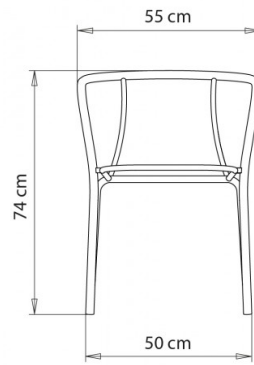

## 001

001 COLLECTION:  
001, 001 baby,

Armchair with 4 legs steel frame. Seat and back in matte-finish PVC wire.

[> Download the 001 PDF](#)

**STACKABLE**

8

**WEIGHT**

5,6 kg