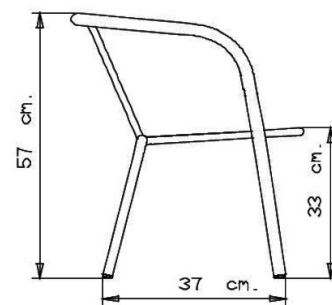

## 001 baby

001 COLLECTION:  
001, 001 baby,

"Baby" armchair with 4 legs steel frame. Seat and back in PVC wire with matt finish.

**STACKABLE**

4

**WEIGHT**

4,5 kg

**PACK**0,2 m<sup>3</sup>**PIECES PER BOX**