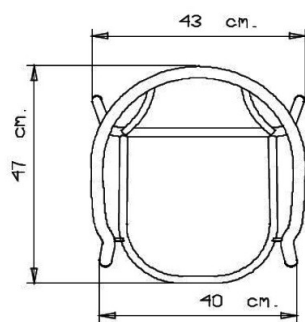

## 001 baby

001 COLLECTION:  
001, 001 baby,

"Baby" armchair with 4 legs steel frame. Seat and back in PVC wire with matt finish.

**STACKABLE**

4

**WEIGHT**

4,5 kg

**PACK**0,2 m<sup>3</sup>**PIECES PER BOX**