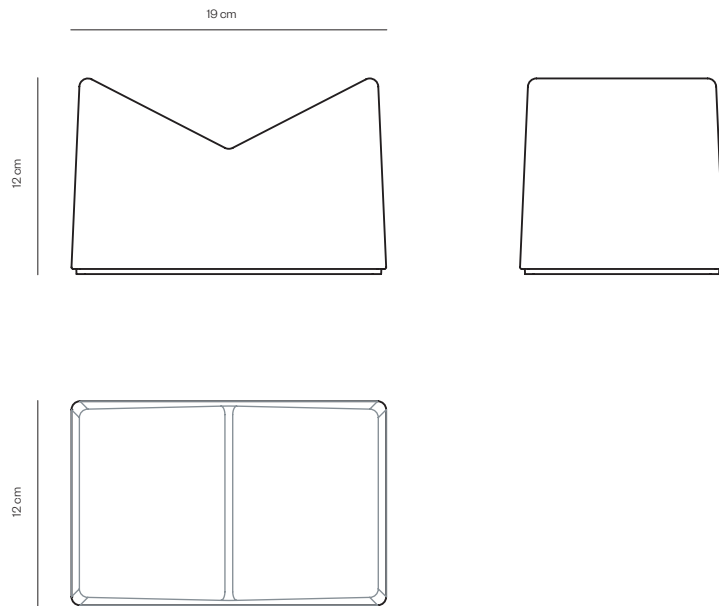

COMPONENTS, MATERIALS & FINISHES

Beige effect glazed ceramic.

DIMENSIONS

19 x 12 x 12 cm
7.5 x 4.7 x 4.7 in

PACKAGING

The bookstand is delivered inside a cardboard box.

CLEANING AND MAINTENANCE

Clean with a damp cloth or a mild soap, recommended to use a green baize.
Do not use cleaning products with alcohols and solvents or their derivatives.