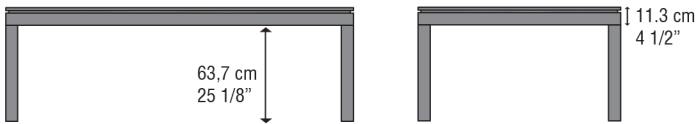

[fusiontables]

by Aramith

A new dimension for your dining room

Dimensions (one size only)

230L x 134W x 75H cm
90 1/2" L x 52 3/4" W x 29 1/2" H

Minimum room dimensions

with Premium accessory kit : 420L x 324W cm 13'9" L x 10'8" W
with other accessory kit : 482L x 386W cm 15'10" x 12'8" W

OPTIONS

EASY-LIFT mechanism (spring-assisted)

Raises the fusion table 7.5cm/3" with minimal effort from the standard 75cm/29.5" dining height for optimal billiard play.

fusion bench

200L x 42W x 45H cm
78 3/4" L x 16 1/2" W x 17 3/4" H

fusion chair

Chair dimensions :
W44 x L44 x H79 cm
Back rest : height 34 cm
Micro-fiber leather