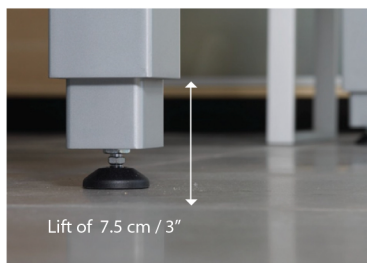

OPTIONS

EASY-LIFT mechanism (spring-assisted)

Raises the fusion table 7.5cm/3" with minimal effort from the standard 75cm/29.5" dining height for optimal billiard play.

fusion bench

200L x 42W x 45H cm
78 3/4" L x 16 1/2" W x 17 3/4" H