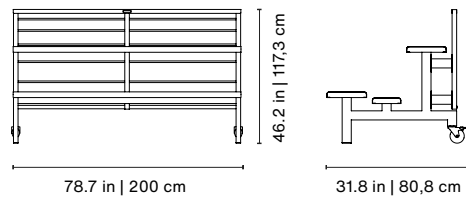

Product weight • Peso del producto 331 lb | 150 kg

82x41.3x14.2 in | 208x105x36 cm
364 lb | 165 kg

Crew comfortably seats up 8 people.
Crew acomoda hasta a 8 personas.

rs barcelona

Crew Accessories

Rafael Rodríguez, 2023
Covered Outdoor counter bar
Barra de exterior cubierto