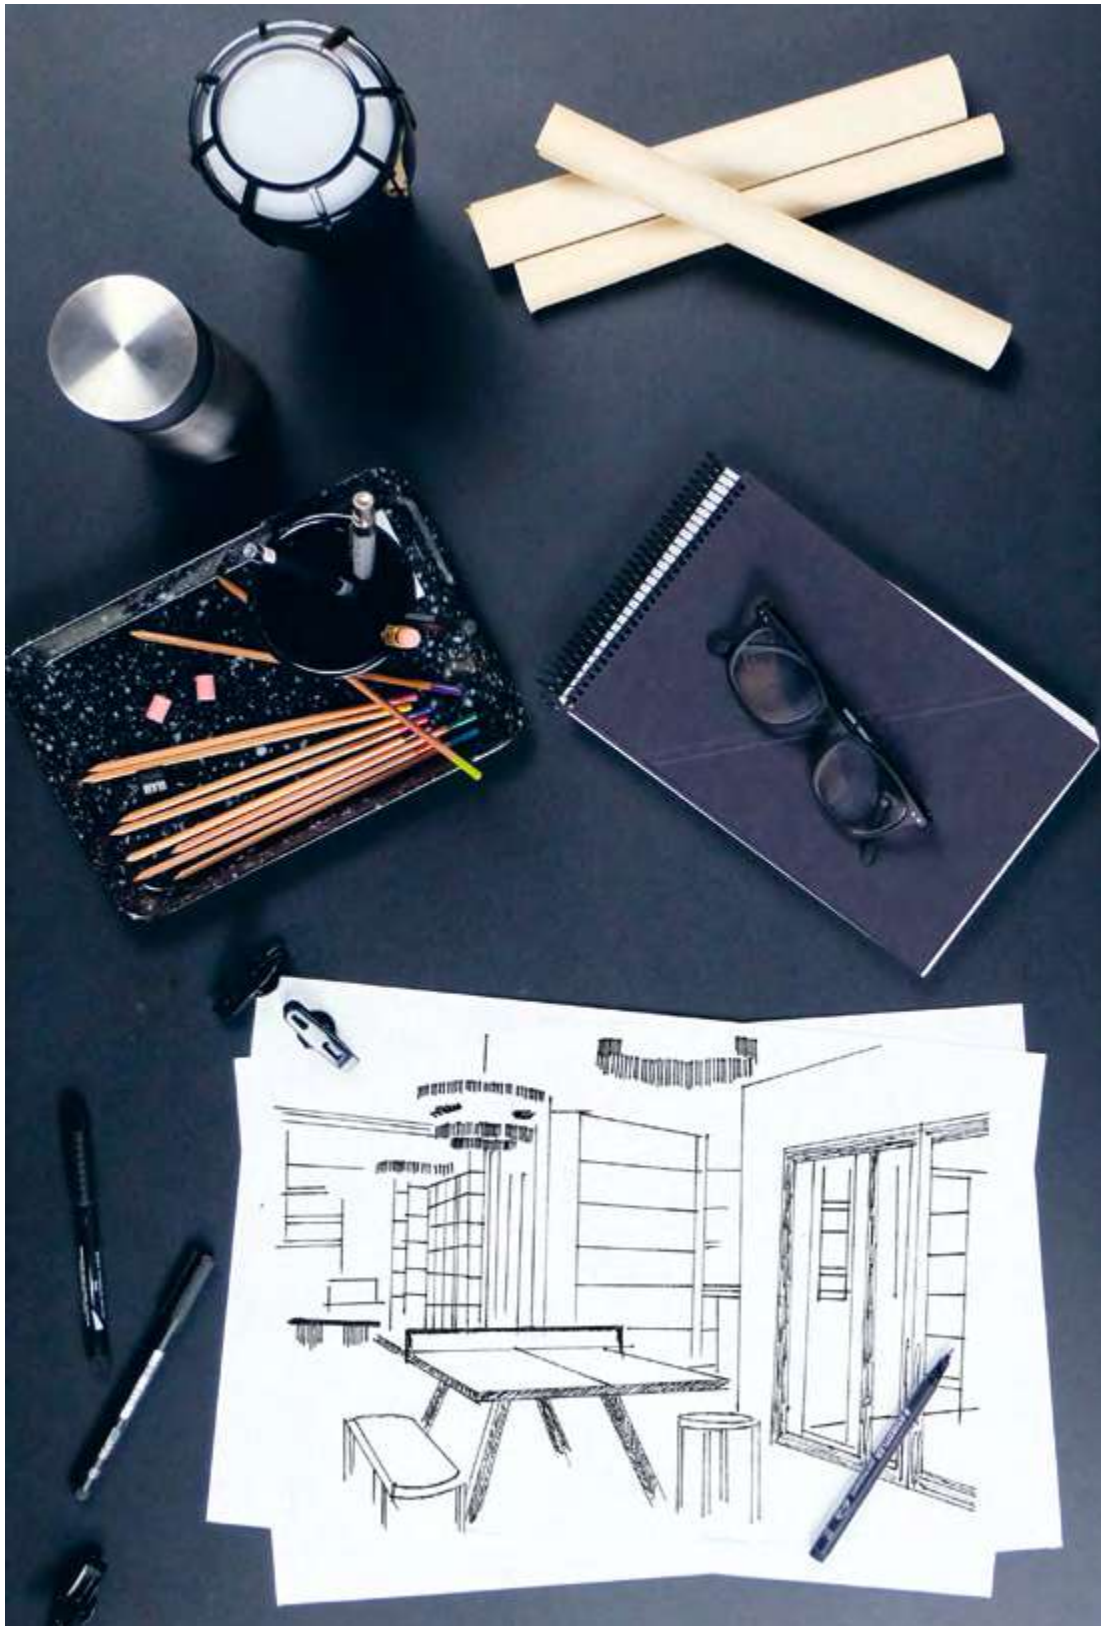

Head Office & Showroom

C. Còrsega, 365
08037, Barcelona
Spain
Phone: +34 936589503
E-mail: info@rsbarcelona.com

Factory & Warehouse

C. de la Barca, 7-9
Polígono Industrial La Flora-Fou
08640 Olesa de Montserrat
Barcelona, Spain

RS Barcelona LLC (USA)

E-mail: andrea@rsbarcelona.com
Phone: +1 424 249 9646
Los Angeles, CA

rsbarcelona.com

Scann this code and find out our intense living products.

@ in p v f