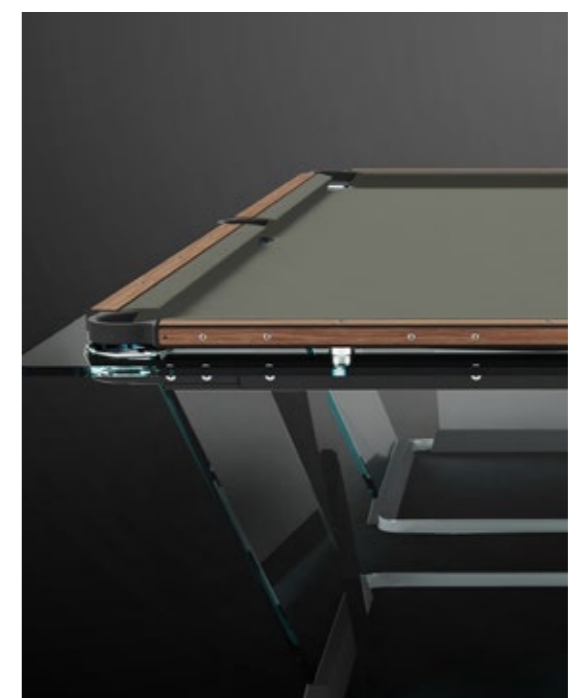

CLOTH PALETTE & ACCESSORIES

*With Teckell, your game room
can have a unique, customized style.*

To guarantee the ultimate pool playing experience without skipping a single detail, Teckell covers its pool tables with renowned Simonis® 860™ worsted wool playing surfaces. The same ones that the pros use.

Available in 25 different colors, you will easily find the ideal complementary or contrasting shade that looks just right in the room.

Add a classy finish to your Teckell-designed pool table with accessories, from cues to game triangles, all created with only the highest-quality materials and 100% Made in Italy.