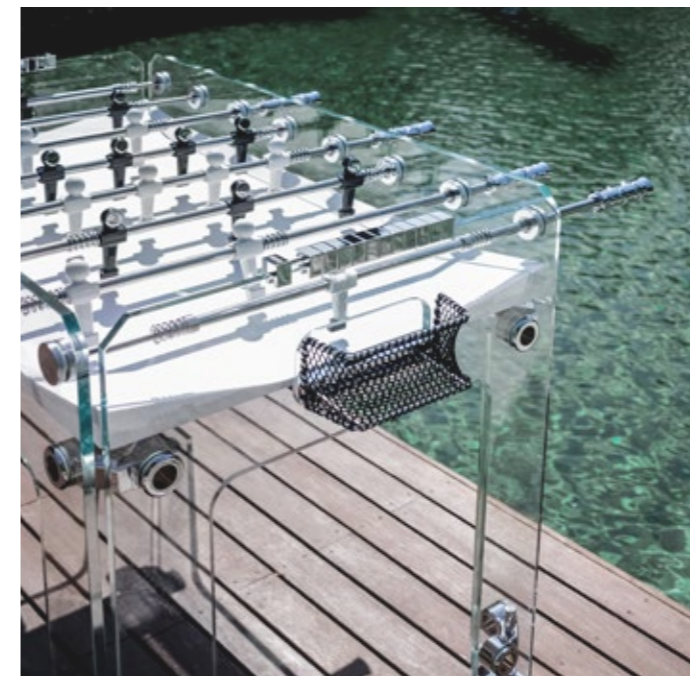

ON CLOUD NINE

A vision in crystal and Corian® entertains far and wide.