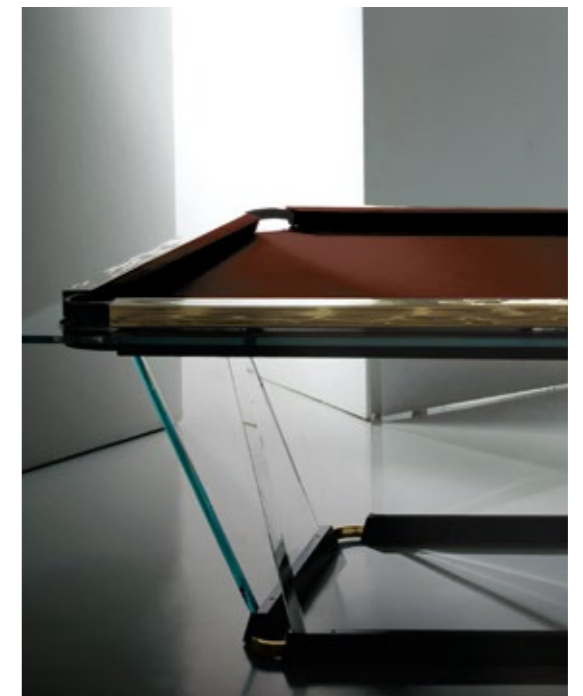

CLOTH PALETTE & ACCESSORIES

*With Teckell, your game room
can have a unique, customized style.*

To guarantee the ultimate pool playing experience without skipping a single detail, Teckell covers its pool tables with renowned Simonis® 860™ worsted wool playing surfaces. The same ones that the pros use.

Available in 25 different colors, you will easily find the ideal complementary or contrasting shade that looks just right in the room.

Add a classy finish to your Teckell-designed pool table with accessories, from cues to game triangles, all created with only the highest-quality materials and 100% Made in Italy.