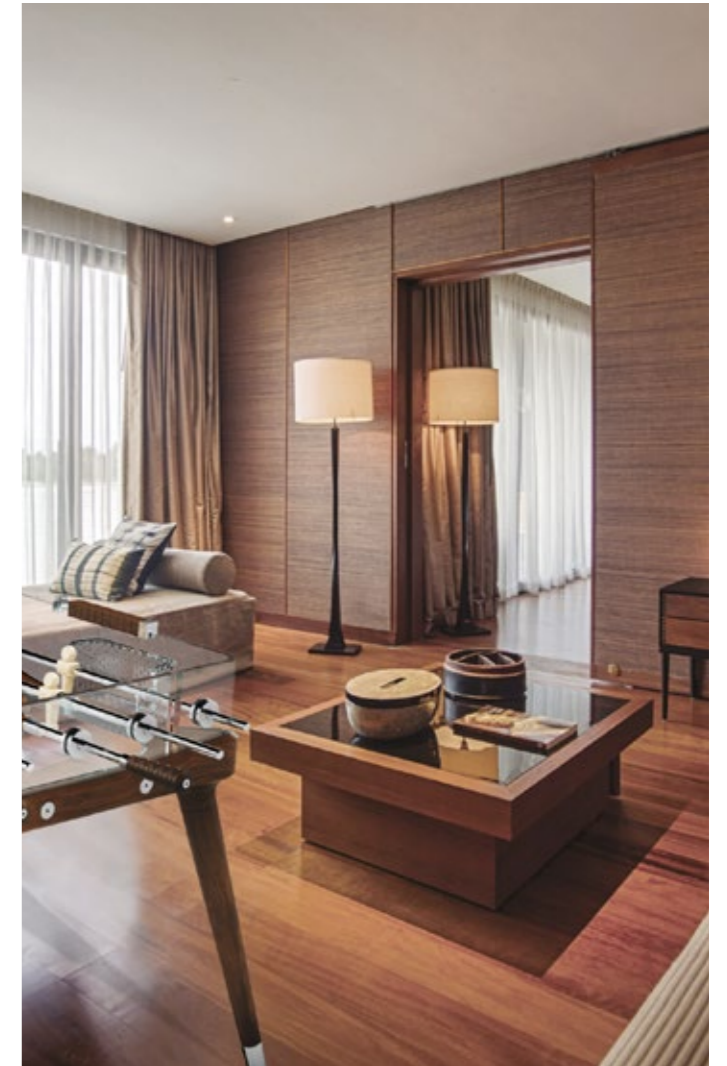

TECKELL 90° MINUTO

foosball table

Wood / Matte

CANALETTO WOOD

an eco-friendly family heirloom

ENGINEERING

timeless masterpieces

DESIGN