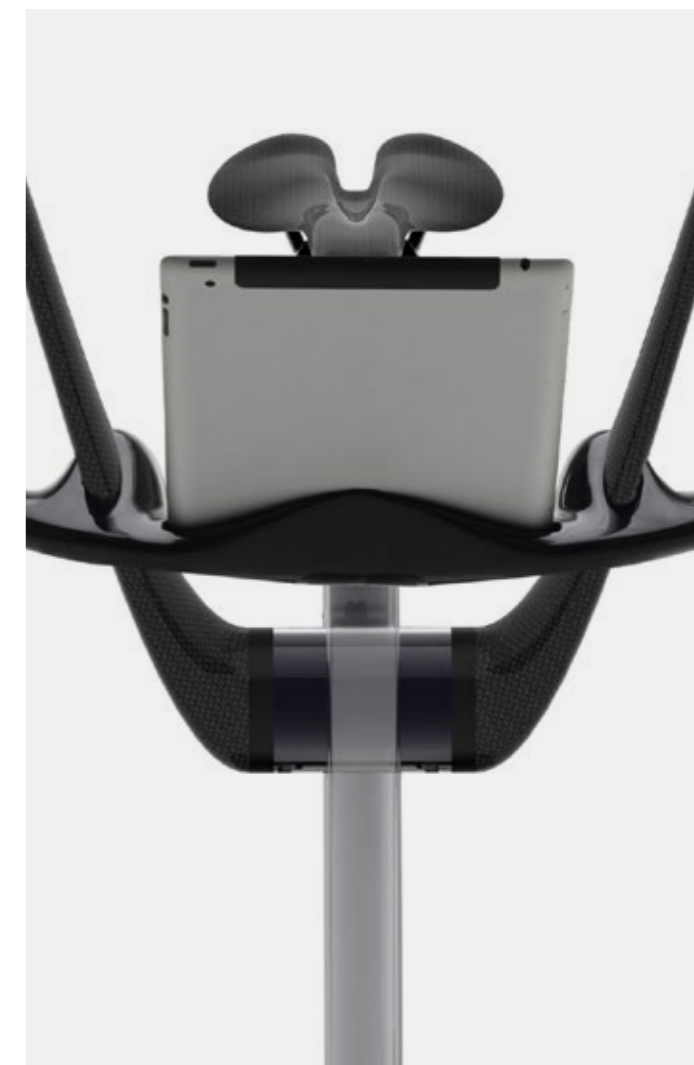

Adjustable in height and grade
Pitch: 15mm / Total stroke: 21cm

Maximum user's weight: 118Kg

BLUETOOTH

anywhere, with a swipe

Teckell Ciclotte is equipped with a kit for mobile devices, composed by a specific electronic built-in board and a special holder for tablets and smart-phones.