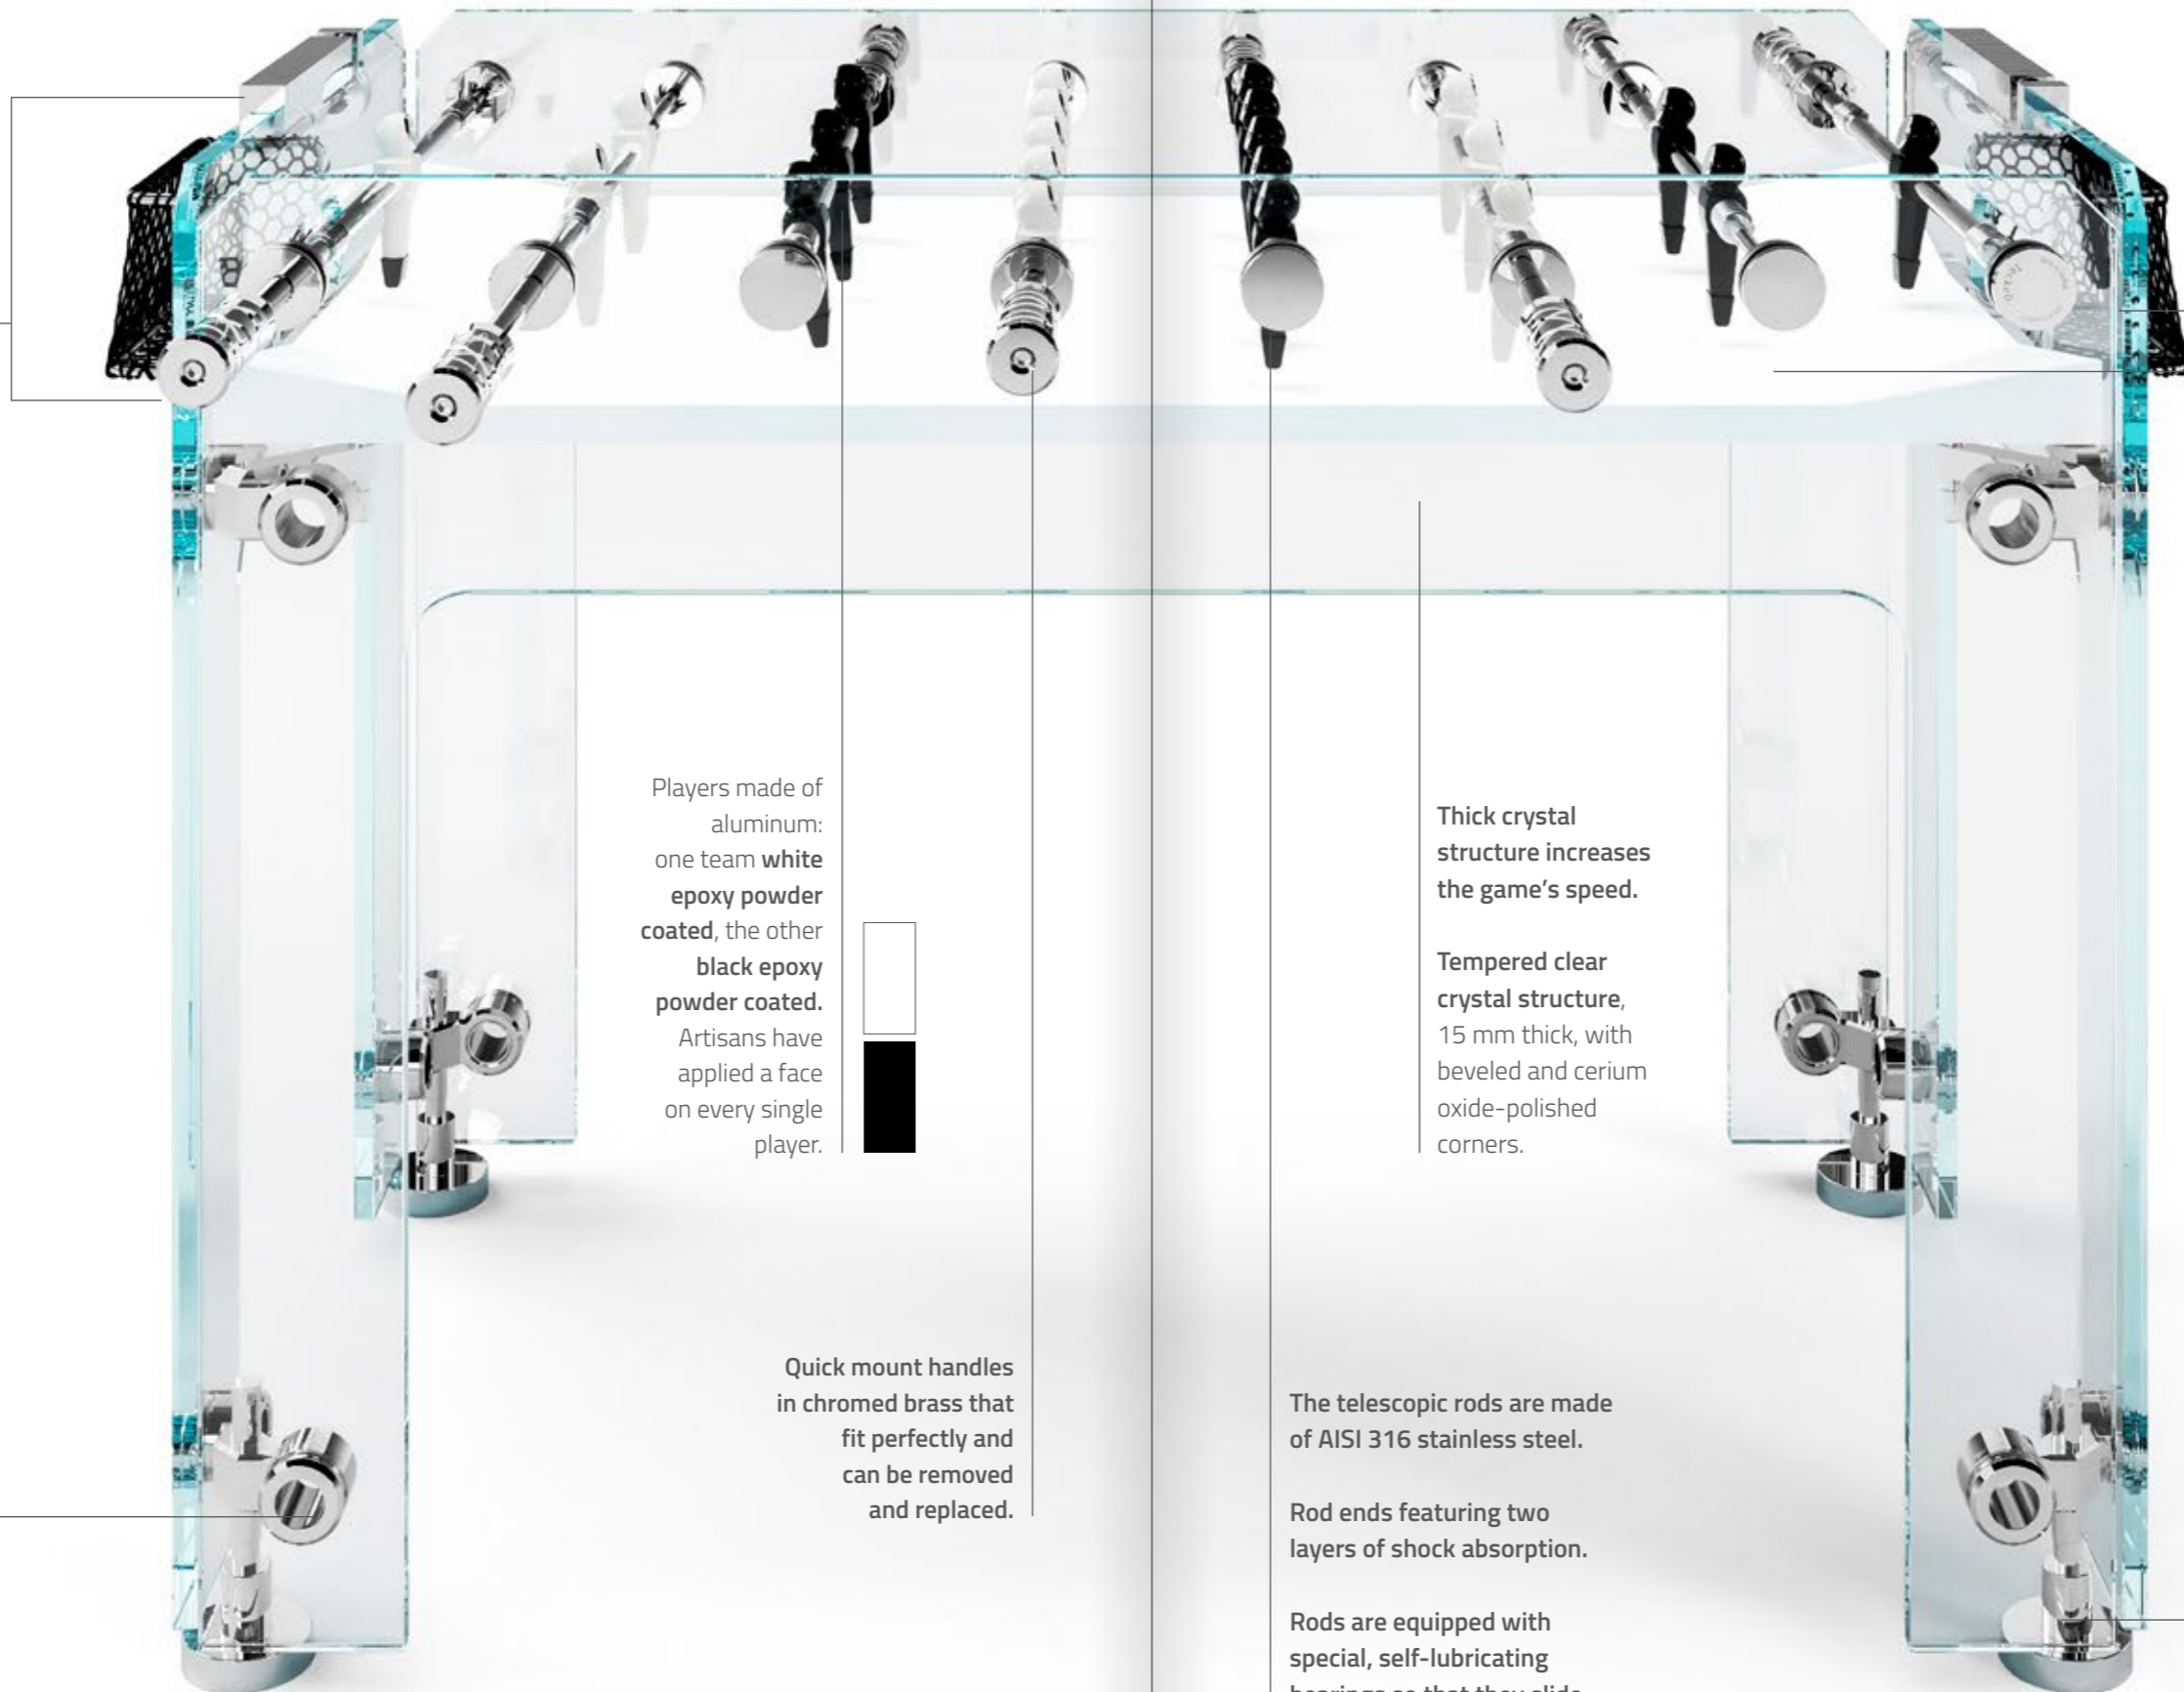

ON CLOUD NINE

A vision in crystal and Corian® entertains far and wide.

WHITE CORIAN®
playing field

Chrome-plated brass handles and scoring units.

Goals with polished stainless steel frames and handcrafted black nets.