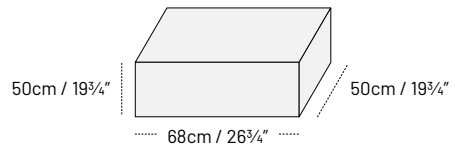

### MEASURES

#### CUE RACK

Net weight: 23 kg / 50.7 lbs

60cm / 23 1/2"

#### PACKAGING

Gross weight: 38 kg / 84 lbs