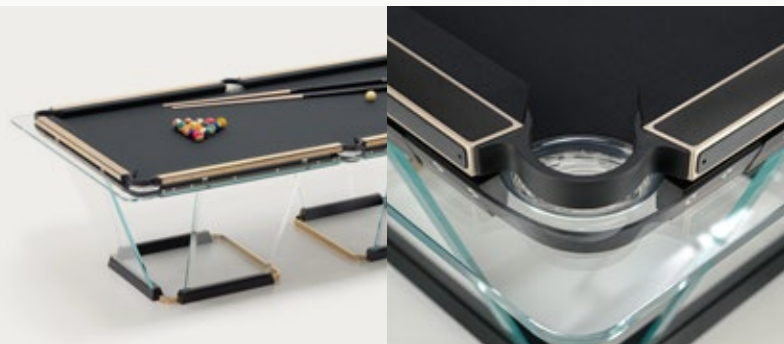

Teckell®

Italian design looks forward

TECKELL® PLANO COLLECTION

CUE RACK

Exclusive design by Teckell®