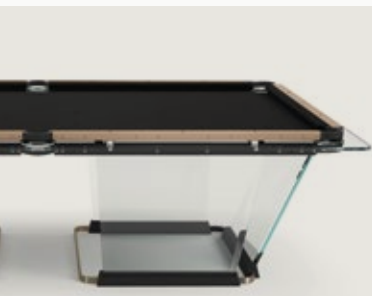

Teckell®

Italian design looks forward

TECKELL® PLANO COLLECTION

CUE RACK

Exclusive design by Teckell®