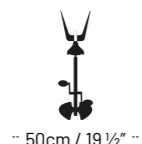

MEASURES

EXERCISE BIKE

Net weight: 86 kg / 212 lbs

PACKAGING

Gross weight: 106 kg / 234 lbs

111cm / 43 3/4"

50cm / 19 1/2"

115cm / 45 1/4"