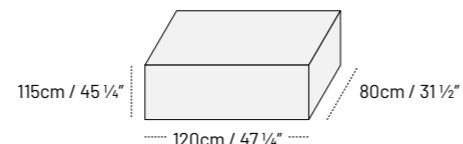

MEASURES

EXERCISE BIKE

Net weight: 86 kg / 212 lbs

PACKAGING

Gross weight: 106 kg / 234 lbs

111cm / 43 3/4"

50cm / 19 1/2"

115cm / 45 1/4"

120cm / 47 1/4"

80cm / 31 1/2"

MATERIALS

LOW IRON
TEMPERED GLASS

BLACK VARNISHED
STAINLESS STEEL

VIEWS

DESIGN

**LUCA SCHIEPPATI
& GIANFRANCO
BARBAN**
ITALY