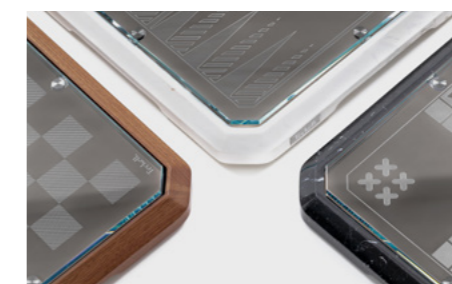

BLACK MARQUINA MARBLE WITH A SIMPLE MAGNETIC OPENING SYSTEM.

GAME SHEETS

A SINGLE BOARD CAN BE USED TO PLAY FOUR DIFFERENT GAMES, THANKS TO THE INTERCHANGEABLE, ENGRAVED THIN METAL SHEETS:

1. CHESS & CHECKERS
2. LUDO
3. BACKGAMMON
4. CHINESE CHESS (XIANGQI)

DESIGNED FOR INDOOR USE.

INNOVATIONS

BASE

BLACK MARQUINA MARBLE WITH A SIMPLE MAGNETIC OPENING SYSTEM.

GAME SHEETS

A SINGLE BOARD CAN BE USED TO PLAY FOUR DIFFERENT GAMES, THANKS TO THE INTERCHANGEABLE, ENGRAVED THIN METAL SHEETS:

MARQUINA BLACK MARBLE

24K GOLD-PLATED ACCENTS

CHROME-PLATED BRASS

VIEWS

DESIGN

LORENZO DIGIOVANNI
VARESE - ITALY

“Stratego had to be not only a chessboard but the base for various board games.”

ACCESSORIES