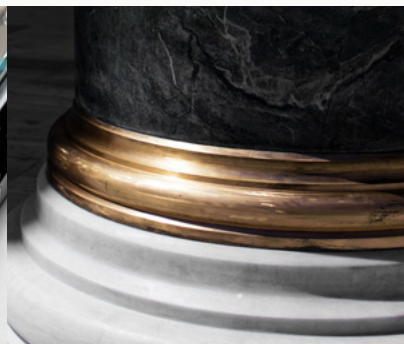

Teckell®

Italian design looks forward

TECKELL® COMPATTO COLLECTION

STRATEGO BLACK

Marquina black marble Game Board