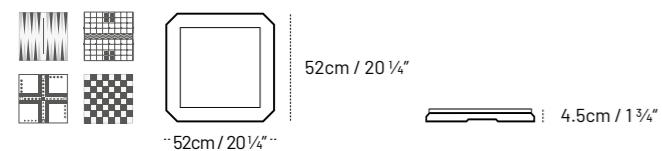

MEASURES

MULTI-GAME BOARD

Net weight: 27 kg / 59.52 lbs