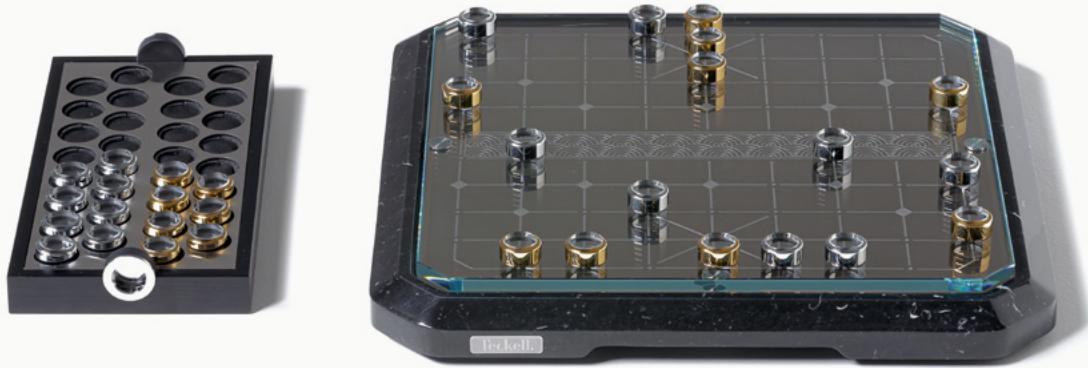

Teckell®

Italian design looks forward

TECKELL® COMPATTO COLLECTION

STRATEGO BLACK

Marquina black marble Game Board

FEATURES

+ DETAILS

BASE

BLACK MARQUINA MARBLE WITH A SIMPLE MAGNETIC OPENING SYSTEM.

GAME SHEETS

A SINGLE BOARD CAN BE USED TO PLAY FOUR DIFFERENT GAMES, THANKS TO THE INTERCHANGEABLE, ENGRAVED THIN METAL SHEETS:

1. CHESS & CHECKERS
2. LUDO
3. BACKGAMMON
4. CHINESE CHESS (XIANGQI)

TOP

LOW IRON TEMPERED GLASS TOP.

CHESS PIECES

CHESS PIECES MADE OF LATHED, EXTRA-CLEAR BOROSILICATE GLASS CYLINDERS. DECORATED WITH 24K GOLD AND CHROME-PLATED BRASS.

TECKELL® TOOL KIT

WARRANTY CERTIFICATE, INSTRUCTIONS AND TOOLS FOR ASSEMBLING AND MAINTAINING THE PRODUCT.

DESIGNED FOR INDOOR USE.

INNOVATIONS

BASE

BLACK MARQUINA MARBLE WITH A SIMPLE MAGNETIC OPENING SYSTEM.

GAME SHEETS

A SINGLE BOARD CAN BE USED TO PLAY FOUR DIFFERENT GAMES, THANKS TO THE INTERCHANGEABLE, ENGRAVED THIN METAL SHEETS: