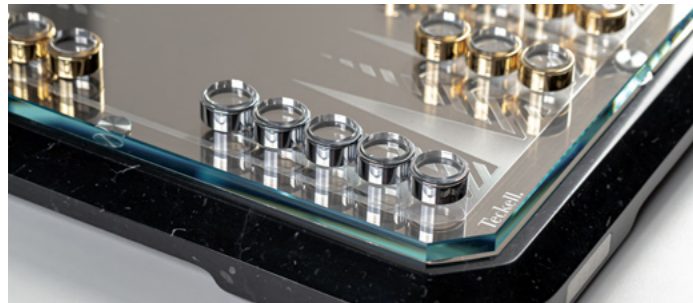

BLACK MARQUINA MARBLE WITH A SIMPLE MAGNETIC OPENING SYSTEM.

GAME SHEETS

A SINGLE BOARD CAN BE USED TO PLAY FOUR DIFFERENT GAMES, THANKS TO THE INTERCHANGEABLE, ENGRAVED THIN METAL SHEETS:

1. CHESS & CHECKERS
2. LUDO
3. BACKGAMMON
4. CHINESE CHESS (XIANGQI)

TOP

LOW IRON TEMPERED GLASS TOP.

CHESS PIECES

CHESS PIECES MADE OF LATHED, EXTRA-CLEAR BOROSILICATE GLASS CYLINDERS. DECORATED WITH 24K GOLD AND CHROME-PLATED BRASS.

TECKELL® TOOL KIT

WARRANTY CERTIFICATE, INSTRUCTIONS AND TOOLS FOR ASSEMBLING AND MAINTAINING THE PRODUCT.

DESIGNED FOR INDOOR USE.

INNOVATIONS

BASE

BLACK MARQUINA MARBLE WITH A SIMPLE MAGNETIC OPENING SYSTEM.

GAME SHEETS

A SINGLE BOARD CAN BE USED TO PLAY FOUR DIFFERENT GAMES, THANKS TO THE INTERCHANGEABLE, ENGRAVED THIN METAL SHEETS: