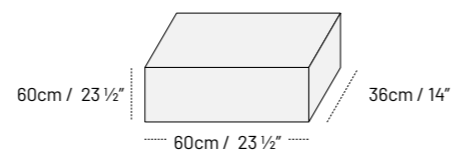

1. CHESS & CHECKERS
2. LUDO
3. BACKGAMMON
4. CHINESE CHESS (XIANGQI)

MEASURES

MULTI-GAME BOARD

Net weight: 27 kg / 59.52 lbs

PACKAGING

Gross weight: 48 kg / 106 lbs

MATERIALS

LOW IRON TEMPERED GLASS