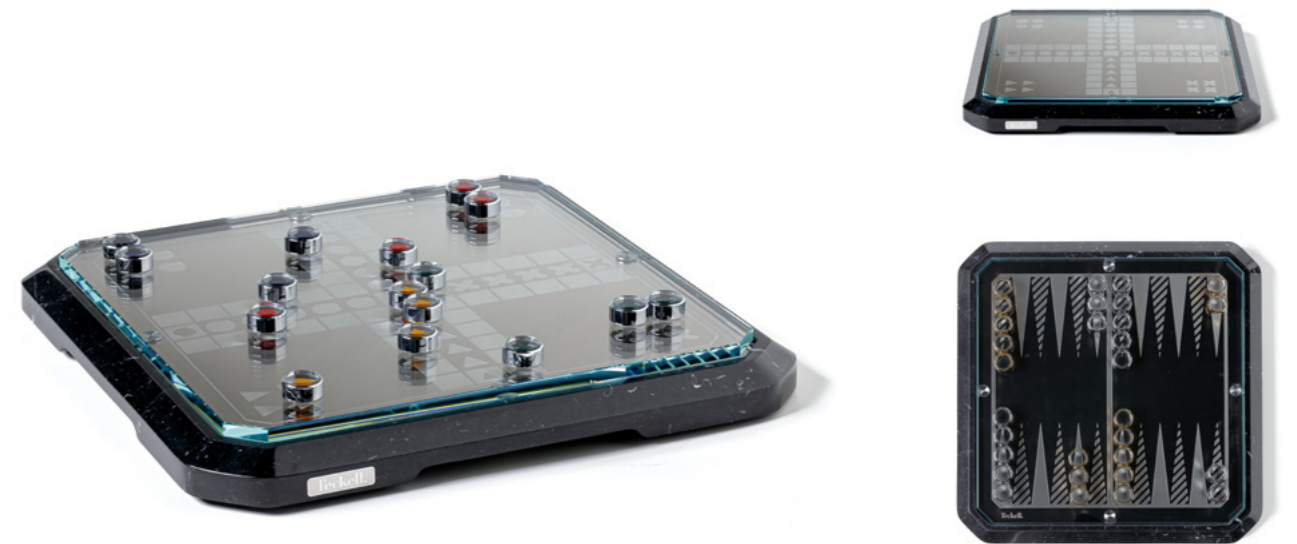

DESIGNED FOR INDOOR USE.

INNOVATIONS

BASE

BLACK MARQUINA MARBLE WITH A SIMPLE MAGNETIC OPENING SYSTEM.

GAME SHEETS

A SINGLE BOARD CAN BE USED TO PLAY FOUR DIFFERENT GAMES, THANKS TO THE INTERCHANGEABLE, ENGRAVED THIN METAL SHEETS:

MARQUINA BLACK MARBLE

24K GOLD-PLATED ACCENTS

CHROME-PLATED BRASS

VIEWS

DESIGN

LORENZO DIGIOVANNI
VARESE - ITALY

“Stratego had to be not only a chessboard but the base for various board games.”

ACCESSORIES