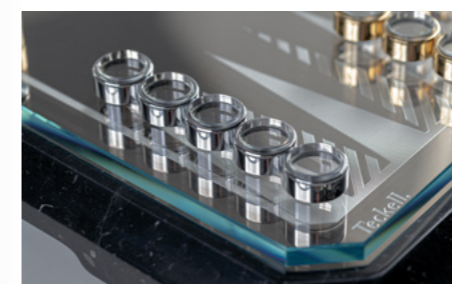

MARQUINA BLACK MARBLE

24K GOLD-PLATED ACCENTS

CHROME-PLATED BRASS

VIEWS

DESIGN

LORENZO DIGIOVANNI
VARESE - ITALY

“Stratego had to be not only a chessboard but the base for various board games.”

ACCESSORIES