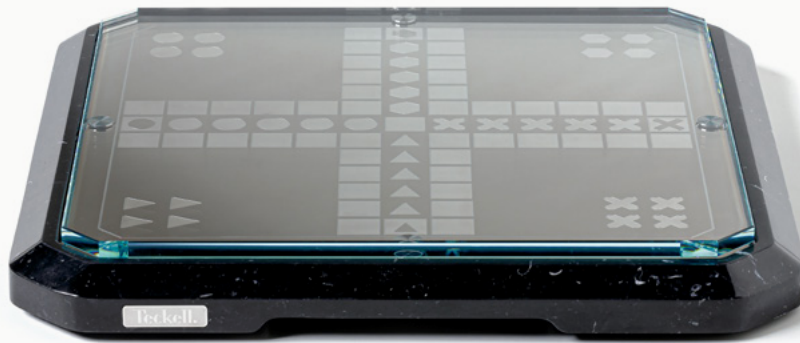

Teckell®

Italian design looks forward

TECKELL® COMPATTO COLLECTION

STRATEGO BLACK

Marquina black marble Game Board

FEATURES

+ DETAILS

BASE

BLACK MARQUINA MARBLE WITH A SIMPLE MAGNETIC OPENING SYSTEM.

GAME SHEETS

A SINGLE BOARD CAN BE USED TO PLAY FOUR DIFFERENT GAMES, THANKS TO THE INTERCHANGEABLE, ENGRAVED THIN METAL SHEETS:

1. CHESS & CHECKERS
2. LUDO
3. BACKGAMMON
4. CHINESE CHESS (XIANGQI)

TOP

LOW IRON TEMPERED GLASS TOP.

CHESS PIECES

CHESS PIECES MADE OF LATHED, EXTRA-CLEAR BOROSILICATE GLASS CYLINDERS. DECORATED WITH 24K GOLD AND CHROME-PLATED BRASS.

TECKELL® TOOL KIT

WARRANTY CERTIFICATE, INSTRUCTIONS AND TOOLS FOR ASSEMBLING AND MAINTAINING THE PRODUCT.

DESIGNED FOR INDOOR USE.

INNOVATIONS

BASE

BLACK MARQUINA MARBLE WITH A SIMPLE MAGNETIC OPENING SYSTEM.

GAME SHEETS

A SINGLE BOARD CAN BE USED TO PLAY FOUR DIFFERENT GAMES, THANKS TO THE INTERCHANGEABLE, ENGRAVED THIN METAL SHEETS: