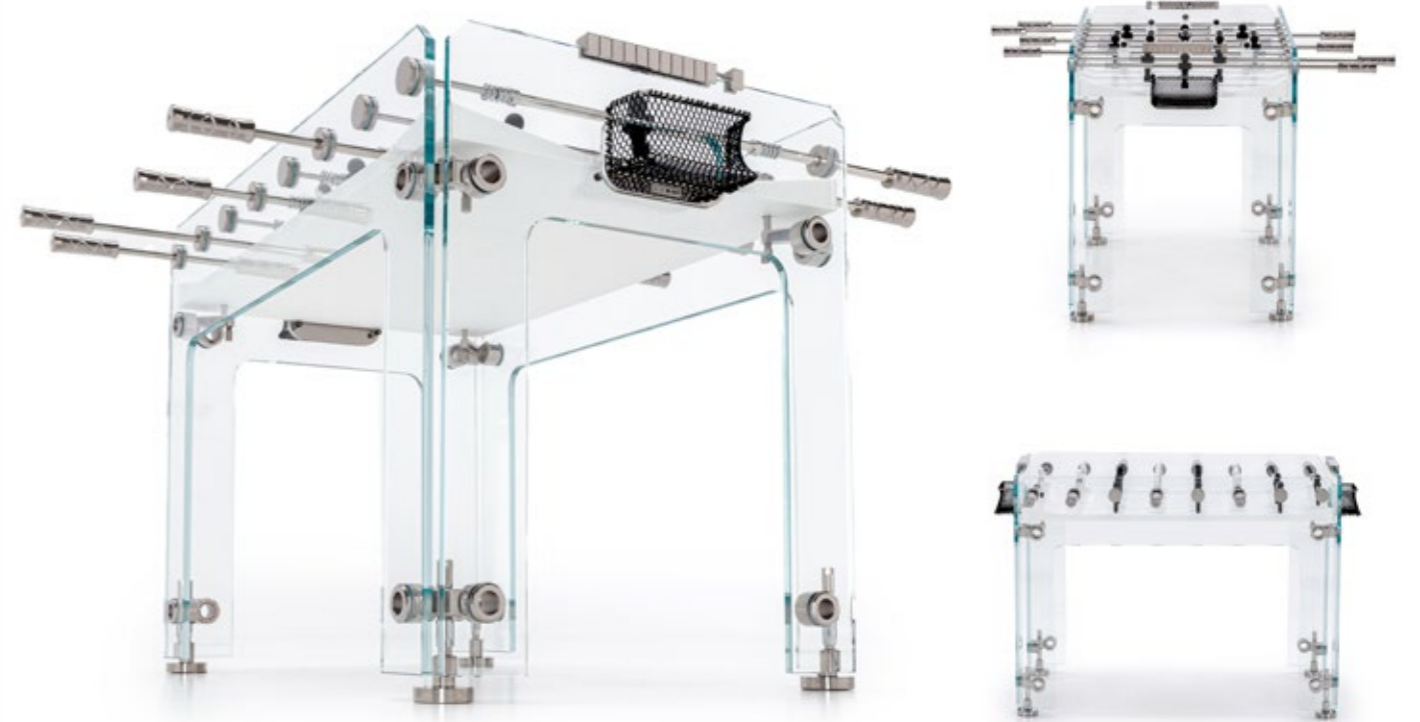

CHROME-PLATED BRASS. QUICK MOUNT THAT FIT PERFECTLY AND CAN BE REMOVED AND REPLACED.

SCORING UNITS

CHROME-PLATED BRASS.

GOALS

GOALS WITH POLISHED STAINLESS STEEL FRAMES AND HANDCRAFTED BLACK NETS.

JOINTS

BRASS JOINTS THAT ARE MILLED, CHROME PLATED AND POLISHED.

FEET

ADJUSTABLE FEET FOR UNEVEN GROUND.

BARS & RODS

THE TELESCOPIC RODS ARE MADE OF AISI 316 STAINLESS STEEL. ROD ENDS FEATURE TWO LAYERS OF SHOCK ABSORPTION. EQUIPPED WITH SPECIAL, SELF-LUBRICATING BEARINGS SO THAT THEY SLIDE BACK AND FORTH QUIETLY, SMOOTHLY AND QUICKLY.

TECKELL® TOOL KIT

WARRANTY CERTIFICATE, INSTRUCTIONS AND TOOLS FOR ASSEMBLING AND MAINTAINING THE PRODUCT (INCLUDING A SPECIAL LUBRICANT FOR A SMOOTHLY FLOWING GAME).

DESIGNED FOR INDOOR AND OUTDOOR USE.

INNOVATIONS

PLAYING FIELD

MADE OF PURE WHITE CORIAN®.

PLAYERS

ONE TEAM WHITE POWDER COATED ALUMINUM, THE OTHER BLACK POWDER COATED ALUMINUM.

NO GLUE

NO ELEMENT IS GLUED TO THE GLASS, BUT EACH PIECE WAS ATTACHED THROUGH JOINTS MILLED FROM SOLID.

BARS & RODS

THE TELESCOPIC RODS ARE MADE OF AISI 316 STAINLESS STEEL. ROD ENDS FEATURE TWO LAYERS OF SHOCK ABSORPTION. EQUIPPED WITH SPECIAL, SELF-LUBRICATING BEARINGS SO THAT THEY SLIDE BACK AND FORTH QUIETLY, SMOOTHLY AND QUICKLY.

MEASURES

FOOSBALL TABLE

Net weight: 116 kg / 255 lbs

PACKAGING

Gross weight: 145 kg / 319 lbs

MATERIALS

LOW IRON TEMPERED GLASS

WHITE CORIAN®

CHROME-PLATED BRASS

AISI 316 STAINLESS STEEL

VIEWS

DESIGN

ADRIANO DESIGN
TURIN - ITALY

“Design without limits and always accept the challenge: everything can be designed in a different and better way.”