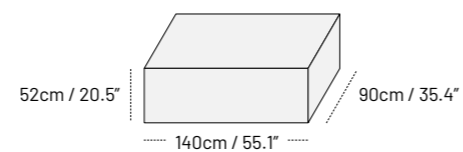

PLAYERS

ONE TEAM CHALK WHITE PAINTED, THE OTHER BLACK PAINTED.

MEASURES

FOOSBALL TABLE

Net weight: 75 kg / 165 lbs

PACKAGING

Gross weight: 106 kg / 233.7 lbs

MATERIALS