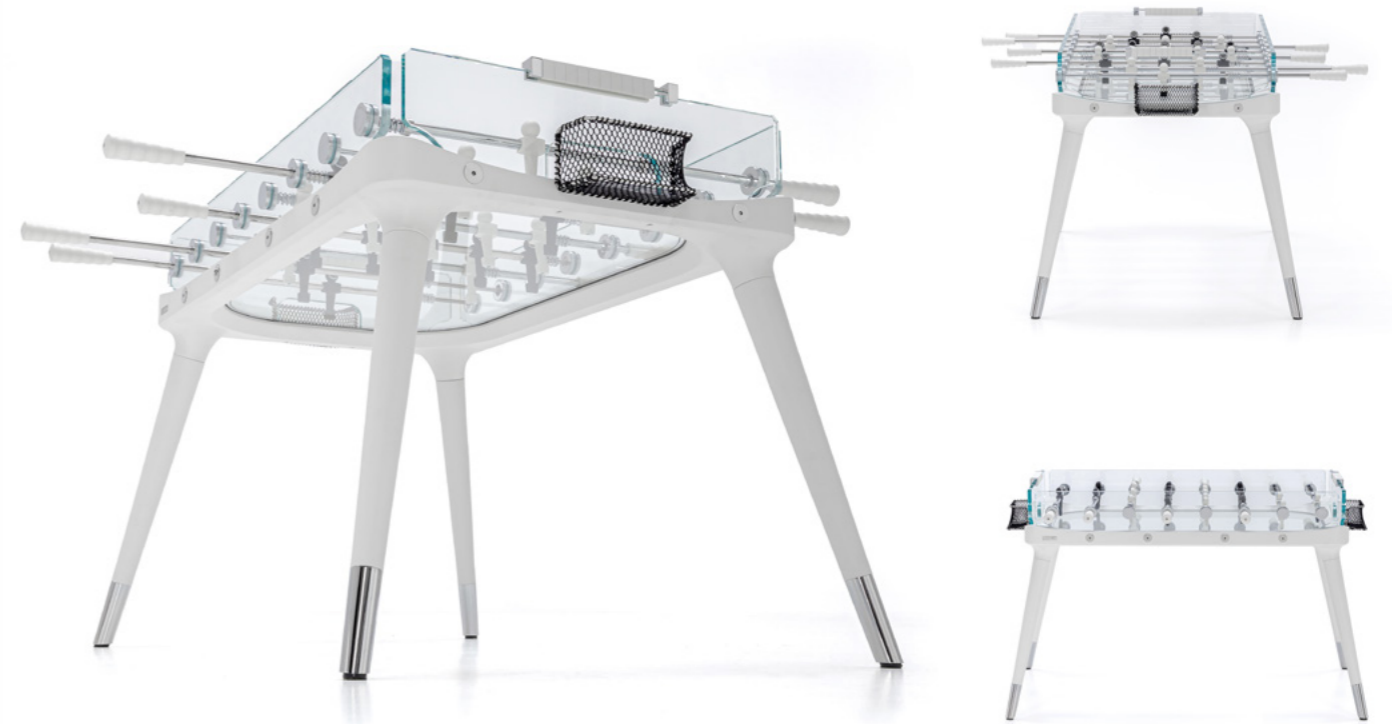

PLAYERS

MADE OF ALUMINUM: ONE TEAM CHALK WHITE PAINTED; THE OTHER BLACK PAINTED.

HANDLES

CHALK WHITE PAINTED ALUMINUM. QUICK MOUNT THAT FIT PERFECTLY AND CAN BE REMOVED AND REPLACED.

SCORING UNITS

CHALK WHITE PAINTED ALUMINUM SCORING UNITS.

GOALS

WITH POLISHED STAINLESS STEEL FRAMES AND HANDCRAFTED BLACK NETS.

FEET

HIDDEN, ADJUSTABLE FOR LEVELING TABLE.

BARS & RODS

TELESCOPIC AND CHROMED. ROD ENDS FEATURE TWO LAYERS OF SHOCK ABSORPTION. EQUIPPED WITH SPECIAL, SELF-LUBRICATING BEARINGS SO THAT THEY SLIDE BACK AND FORTH QUIETLY, SMOOTHLY AND QUICKLY.

TECKELL® TOOL KIT

WARRANTY CERTIFICATE, INSTRUCTIONS AND TOOLS FOR ASSEMBLING AND MAINTAINING THE PRODUCT (INCLUDING A SPECIAL LUBRICANT FOR A SMOOTHLY FLOWING GAME).

DESIGNED FOR INDOOR USE.

INNOVATIONS

SHELL PERIMETER

IN 15 MM (9/16") THICK GLASS. THE VERTICAL PLATES ARE IN EXTRA-CLEAR TEMPERED GLASS AND REPLACEABLE. EVERY COMPONENT IS POLISHED WITH CERIUM OXIDE.

BARS & RODS

TELESCOPIC AND CHROMED. ROD ENDS FEATURE TWO LAYERS OF SHOCK ABSORPTION. EQUIPPED WITH SPECIAL, SELF-LUBRICATING BEARINGS SO THAT THEY SLIDE BACK AND FORTH QUIETLY, SMOOTHLY AND QUICKLY.

PLAYERS

ONE TEAM CHALK WHITE PAINTED, THE OTHER BLACK PAINTED.

MEASURES

FOOSBALL TABLE

Net weight: 75 kg / 165 lbs

PACKAGING

Gross weight: 106 kg / 233.7 lbs

MATERIALS

LOW IRON TEMPERED GLASS

PAINTED WOOD

STAINLESS STEEL

VIEWS

DESIGN

ADRIANO DESIGN
TURIN - ITALY

"Design without limits and always accept the challenge: everything can be designed in a different and better way."