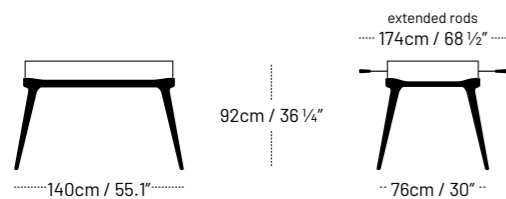

SHELL PERIMETER

IN 15 MM (9/16") THICK GLASS. THE VERTICAL PLATES ARE IN EXTRA-CLEAR TEMPERED GLASS AND REPLACEABLE. EVERY COMPONENT IS POLISHED WITH CERIUM OXIDE.

BARS & RODS

TELESCOPIC AND CHROMED. ROD ENDS FEATURE TWO LAYERS OF SHOCK ABSORPTION. EQUIPPED WITH SPECIAL, SELF-LUBRICATING BEARINGS SO THAT THEY SLIDE BACK AND FORTH QUIETLY, SMOOTHLY AND QUICKLY.

PLAYERS

ONE TEAM CHALK WHITE PAINTED, THE OTHER BLACK PAINTED.

MEASURES

FOOSBALL TABLE

Net weight: 75 kg / 165 lbs

PACKAGING

Gross weight: 106 kg / 233.7 lbs

MATERIALS