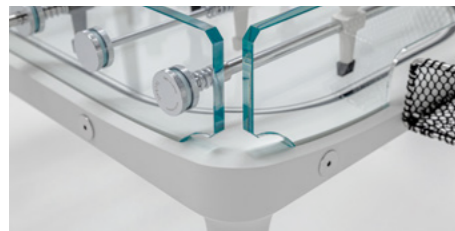

SCORING UNITS

CHALK WHITE PAINTED ALUMINUM SCORING UNITS.

GOALS

WITH POLISHED STAINLESS STEEL FRAMES AND HANDCRAFTED BLACK NETS.

FEET

HIDDEN, ADJUSTABLE FOR LEVELING TABLE.

BARS & RODS

TELESCOPIC AND CHROMED. ROD ENDS FEATURE TWO LAYERS OF SHOCK ABSORPTION. EQUIPPED WITH SPECIAL, SELF-LUBRICATING BEARINGS SO THAT THEY SLIDE BACK AND FORTH QUIETLY, SMOOTHLY AND QUICKLY.

SHELL PERIMETER

IN 15 MM (9/16") THICK GLASS. THE VERTICAL PLATES ARE IN EXTRA-CLEAR TEMPERED GLASS AND REPLACEABLE. EVERY COMPONENT IS POLISHED WITH CERIUM OXIDE.

BARS & RODS

TELESCOPIC AND CHROMED. ROD ENDS FEATURE TWO LAYERS OF SHOCK ABSORPTION. EQUIPPED WITH SPECIAL, SELF-LUBRICATING BEARINGS SO THAT THEY SLIDE BACK AND FORTH QUIETLY, SMOOTHLY AND QUICKLY.