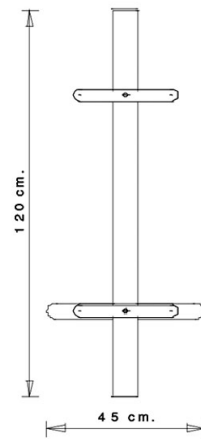

Harvey 1130

HARVEY COLLECTION:
Harvey 1130,

n.2 steel tube easels with support for table top fixing in cast aluminum.
Each easel is equipped with 1 schuko socket and 2 USB sockets.

Table top
300x120 | round and squared edge
240x120 | squared edge

WEIGHT

18,6 Kg

PACK

0,74 m³

PIECES PER BOX

2

FINISHES TABLE TOPS FINISHES

LAM - cat.J