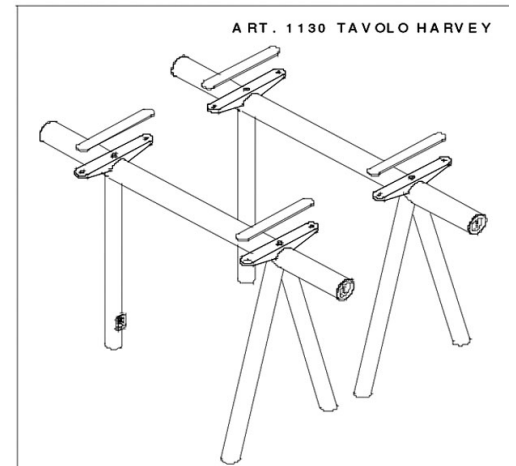

Harvey 1130

HARVEY COLLECTION:
Harvey 1130,

n.2 steel tube easels with support for table top fixing in cast aluminum.
Each easel is equipped with 1 schuko socket and 2 USB sockets.

Table top
300x120 | round and squared edge
240x120 | squared edge

WEIGHT

18,6 Kg

PACK

0,74 m³

PIECES PER BOX

2

FINISHES TABLE TOPS FINISHES

LAM - cat.J