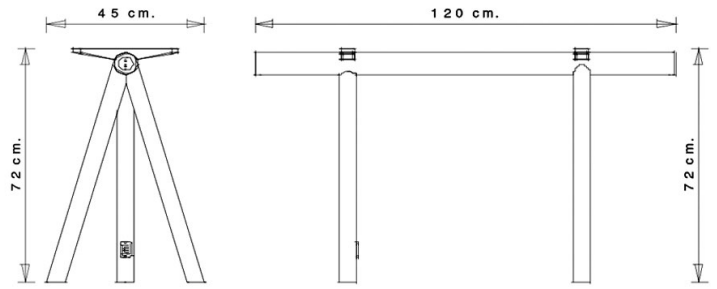

Harvey 1130

HARVEY COLLECTION:
Harvey 1130,

n.2 steel tube easels with support for table top fixing in cast aluminum.
Each easel is equipped with 1 schuko socket and 2 USB sockets.

Table top
300x120 | round and squared edge
240x120 | squared edge

WEIGHT

18,6 Kg

PACK

0,74 m³

PIECES PER BOX

2

FINISHES TABLE TOPS FINISHES

LAM - cat.J