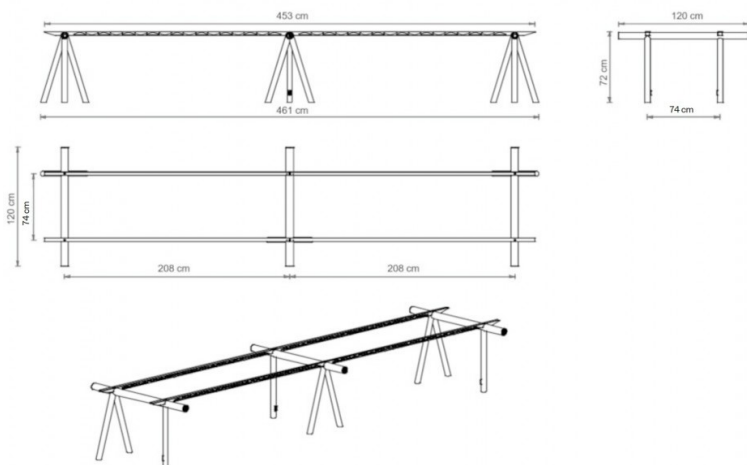

Harvey 1134

HARVEY COLLECTION:

Harvey 1130, Harvey 1131, Harvey 1132, Harvey 1134, Harvey 1133,
Harvey 1137, Harvey 1138,

TABEL TOPS (CM):500x120

n.3 steel tube easels. Version with laser-cut steel crossbars, total length 453 cm.
Each easel is equipped with 1 schuko socket and 2 USB sockets.

NOTE

Weight	41,5 Kg
Pack	0,74 m³ per box
Pieces per box	2 (2 boxes total)

Resources

[dwg](#)