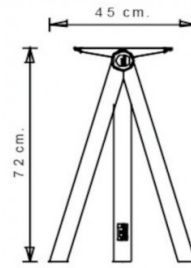

### HARVEY COLLECTION:

Harvey 1130, Harvey 1131, Harvey 1132, Harvey 1134, Harvey 1133, Harvey 1137, Harvey 1138,

**TABEL TOPS (CM):**700x120

n.4 steel tube easels. Version with cast aluminum wings.  
Each easel is equipped with 1 schuko socket and 2 USB sockets.