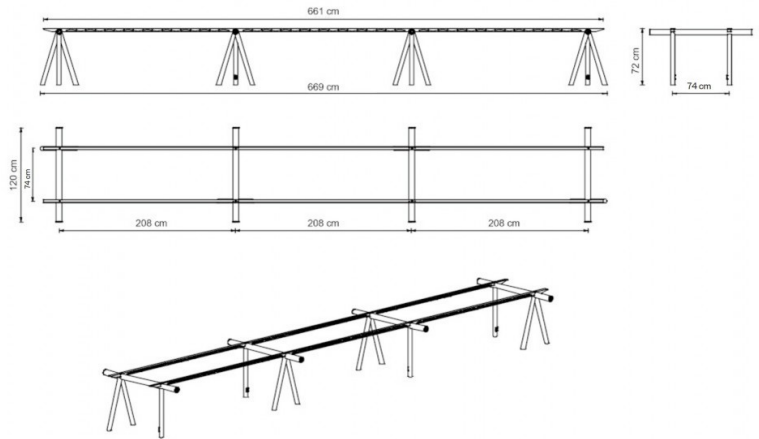

### HARVEY COLLECTION:

Harvey 1130, Harvey 1131, Harvey 1132, Harvey 1134, Harvey 1133,  
Harvey 1137, Harvey 1138,

**TABEL TOPS (CM):**700x120

n.4 steel tube easels. Version with laser-cut steel crossbars, total length 661 cm.  
Each easel is equipped with 1 schuko socket and 2 USB sockets.