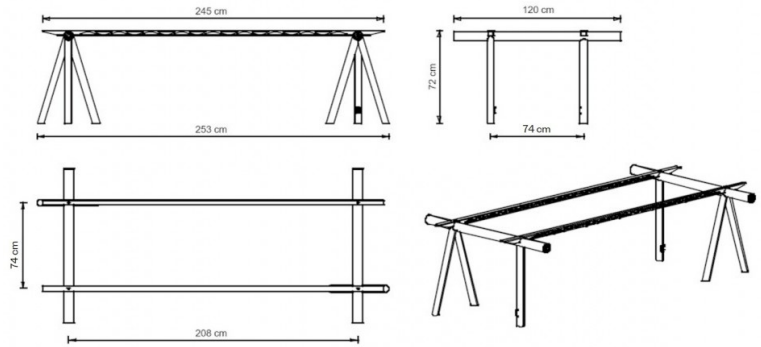

Harvey 1132

HARVEY COLLECTION:

Harvey 1130, Harvey 1131, Harvey 1132, Harvey 1134, Harvey 1133, Harvey 1137, Harvey 1138,

TABEL TOPS (CM):300x120

n.2 steel tube easels. Version with laser-cut steel crossbars, length 245 cm.
Each easel is equipped with 1 schuko socket and 2 USB sockets.

NOTE

Weight	25,4 Kg
Pack	0,74 m³ per box
Pieces per box	2 (1 box total)

Resources

dwg