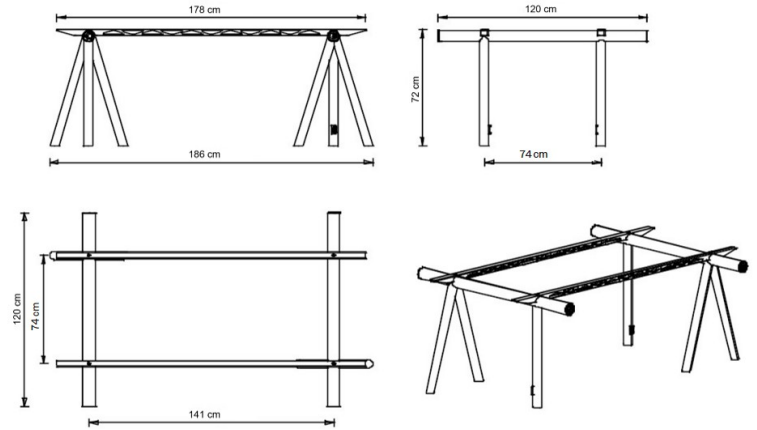

### HARVEY COLLECTION:

Harvey 1130, Harvey 1131, Harvey 1132, Harvey 1134, Harvey 1133, Harvey 1137, Harvey 1138,

**TABEL TOPS (CM):**200x120 / 240x120

n.2 steel tube easels. Version with laser-cut steel crossbars, length 178 cm.  
Each easel is equipped with 1 schuko socket and 2 USB sockets.