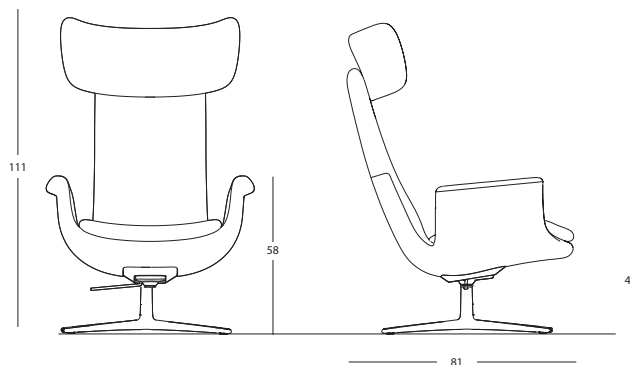

Armchair upholstered (by hand) in different BD leathers and fabrics and these are not removable.
The swivel base is available in black or polished stainless steel.

DIMENSIONS & WEIGHT:

With big headrest
75x81x111h cm - 25 kg
29,5x31,8x43,7" - 35 lb

With small headrest
75x81x107h cm - 25 kg
29,5x31,8x42,1" - 35 lb

PACKAGING:

The products are sent assembled covered with a biodegradable plastic bag and packed into a cardboard box.
90x90x120cm - 30 kg
35,4x35,4x47,2" - 66 lb

*Do not use steamers or abrasive cleaners.

75

75

MEASUREMENTS IN CM and INCHES

Bd Barcelona design

Ramon Turró, 126 / 08005 Barcelona
Tel +34 93 458 69 09 / Fax +34 93 207 36 97
bd@bdbarcelona.com / www.bdbarcelona.com