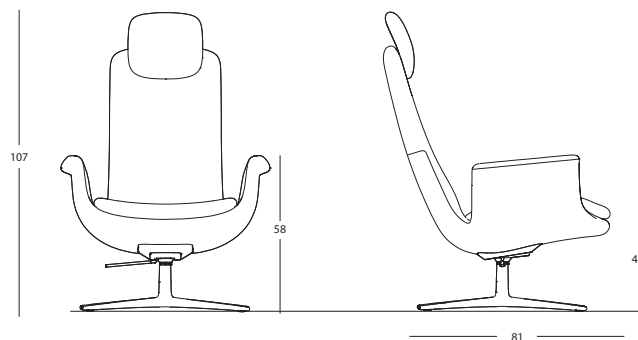

Armchair upholstered (by hand) in different BD leathers and fabrics and these are not removable.
The swivel base is available in black or polished stainless steel.

DIMENSIONS & WEIGHT:

With big headrest
75x81x111h cm - 25 kg
29,5x31,8x43,7" - 35 lb

With small headrest
75x81x107h cm - 25 kg
29,5x31,8x42,1" - 35 lb

PACKAGING:

The products are sent assembled covered with a biodegradable plastic bag and packed into a cardboard box.
90x90x120cm - 30 kg
35,4x35,4x47,2" - 66 lb

*Do not use steamers or abrasive cleaners.

75

75

MEASUREMENTS IN CM and INCHES

Bd Barcelona design

Ramon Turró, 126 / 08005 Barcelona
Tel +34 93 458 69 09 / Fax +34 93 207 36 97
bd@bdbarcelona.com / www.bdbarcelona.com