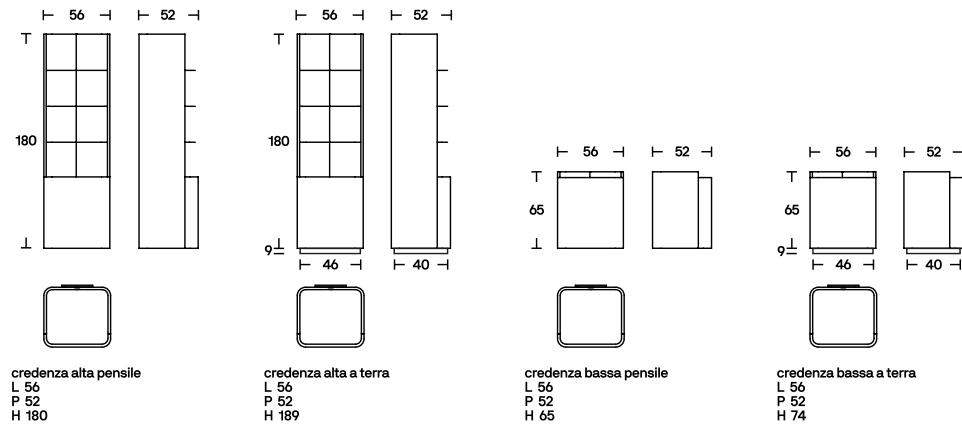

# Élitra

---

Year  
Designer

2024  
Pietro Russo

---

The Élitra storage furniture is distinguished by its shell-like structure, available in wall-mounted or floor-standing options. Its soft shapes and two curved elements at the back define the volumes, making them light and harmonious. The versatility and personality of each item allow for its use individually or in conjunction with other elements from the same series, creating a flexible and open system. Available in low and high versions, the latter featuring visible glass shelves, Élitra reflects Acerbis' ethos through its meticulous selection of materials and finishes. In continuity with the company's historical identity, the furniture is available in dark stained walnut or black ash wood, with matching or glossy lacquered doors, or in the fully lacquered version. A piece of furniture with a strong identity, transcending ephemeral trends.

## Dimensions