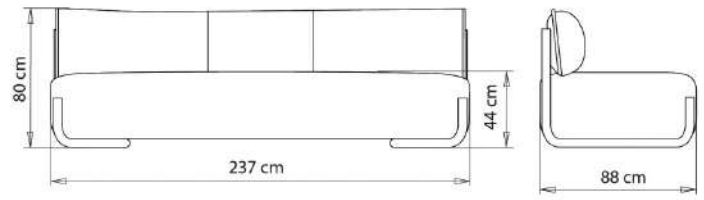

Cosmo 1507

COSMO COLLECTION:

Cosmo 1500, Cosmo 1501, Cosmo 1502, Cosmo 1505, Cosmo 1507,
Cosmo 1506, Cosmo 1510, Cosmo 1513, Cosmo 1515,

3-seater sofa, without armrests. Upholstered seat, back and armrests. Steel frame.

Accessories

- Kidney cushion
- Reading lamp
- USB socket
- Schuko socket