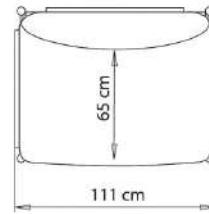

Cosmo 1505

COSMO COLLECTION:

Cosmo 1500, Cosmo 1501, Cosmo 1502, Cosmo 1505, Cosmo 1507,
Cosmo 1506, Cosmo 1510, Cosmo 1513, Cosmo 1515,

1-seater armchair, without armrests. Upholstered seat and back. Steel frame.

Accessories

- Kidney cushion
- Reading lamp
- USB socket
- Schuko socket