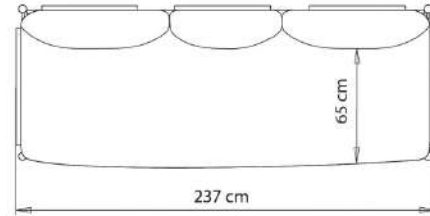

Cosmo 1507

COSMO COLLECTION:

Cosmo 1500, Cosmo 1501, Cosmo 1502, Cosmo 1505, Cosmo 1507,
Cosmo 1506, Cosmo 1510, Cosmo 1513, Cosmo 1515,

3-seater sofa, without armrests. Upholstered seat, back and armrests. Steel frame.

Accessories

- Kidney cushion
- Reading lamp
- USB socket
- Schuko socket