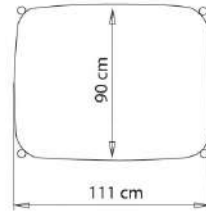

Cosmo 1510

COSMO COLLECTION:

Cosmo 1500, Cosmo 1501, Cosmo 1502, Cosmo 1505, Cosmo 1507,
Cosmo 1506, Cosmo 1510, Cosmo 1513, Cosmo 1515,

Pouf. Upholstered seat. Steel frame.

Accessories

USB socket

Schuko socket