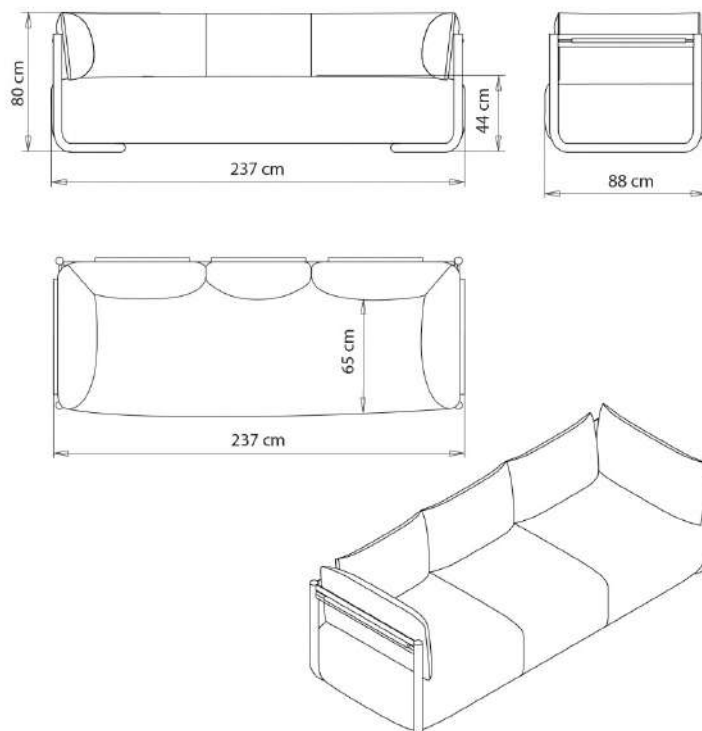

3-seater sofa, with armrests. Upholstered seat, back and armrests. Steel frame.

Accessories

Kidney cushion

Reading lamp

USB socket

USB socket with support top

USB socket with support top and wireless charging device