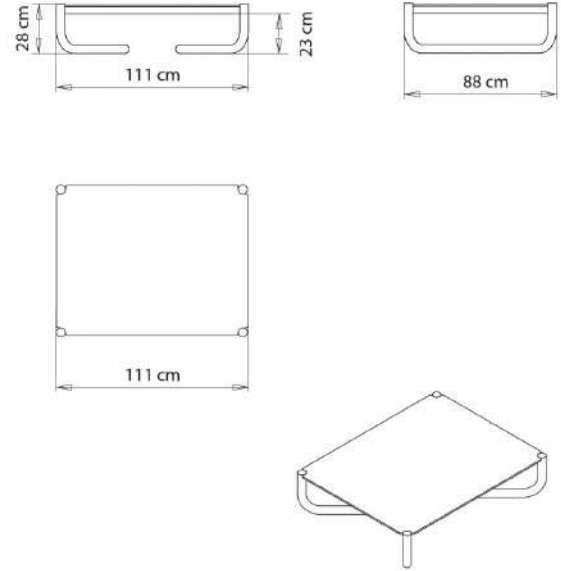

Coffee table. Steel frame H 29 cm. 111x88 HPL laminate top.

NOTE

Resources

3ds  | dwg 

FRAMES

AC STEEL

NCS s0502-b VR Traffic
white

NCS S0500-N VR Pure
white