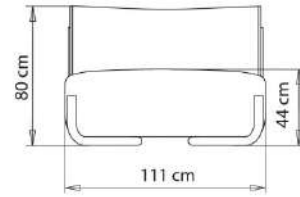

Cosmo 1505

COSMO COLLECTION:

Cosmo 1500, Cosmo 1501, Cosmo 1502, Cosmo 1505, Cosmo 1507,
Cosmo 1506, Cosmo 1510, Cosmo 1513, Cosmo 1515,

1-seater armchair, without armrests. Upholstered seat and back. Steel frame.

Accessories

- Kidney cushion
- Reading lamp
- USB socket
- Schuko socket