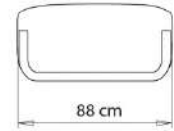

Cosmo 1510

COSMO COLLECTION:

Cosmo 1500, Cosmo 1501, Cosmo 1502, Cosmo 1505, Cosmo 1507,
Cosmo 1506, Cosmo 1510, Cosmo 1513, Cosmo 1515,

Pouf. Upholstered seat. Steel frame.

Accessories

USB socket

Schuko socket