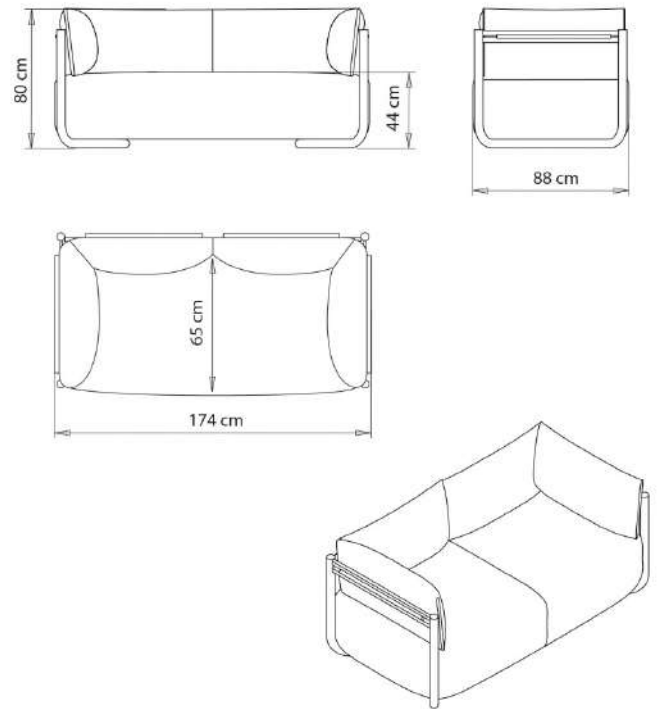

2-seater sofa, with armrests. Upholstered seat, back and armrests. Steel frame.

Accessories

Kidney cushion

Reading lamp

USB socket

USB socket with support top

USB socket with support top and wireless charging device