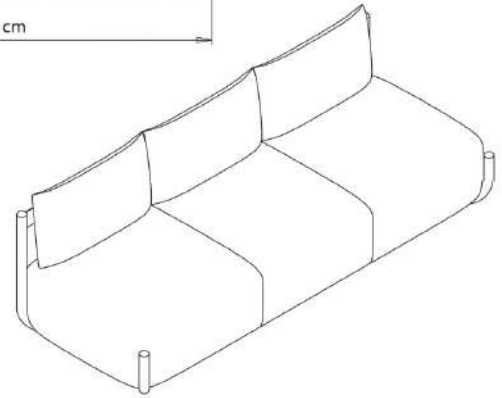

Cosmo 1507

COSMO COLLECTION:

Cosmo 1500, Cosmo 1501, Cosmo 1502, Cosmo 1505, Cosmo 1507,
Cosmo 1506, Cosmo 1510, Cosmo 1513, Cosmo 1515,

3-seater sofa, without armrests. Upholstered seat, back and armrests. Steel frame.

Accessories

- Kidney cushion
- Reading lamp
- USB socket
- Schuko socket