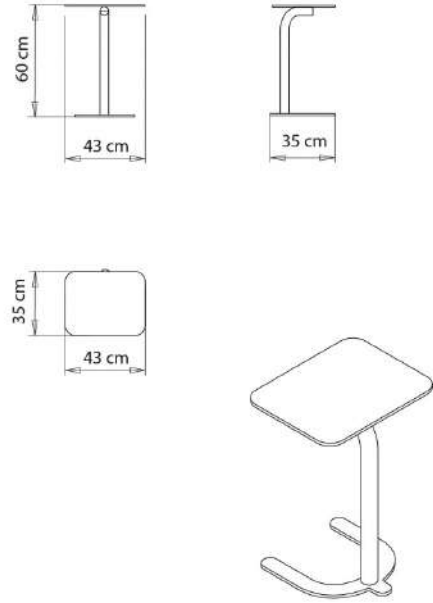

Cosmo 1515

COSMO COLLECTION:

Cosmo 1500, Cosmo 1501, Cosmo 1502, Cosmo 1505, Cosmo 1507,
Cosmo 1506, Cosmo 1510, Cosmo 1513, Cosmo 1515,

Side table. Steel frame. HPL laminate top.

NOTE

Resources

3ds | dwg