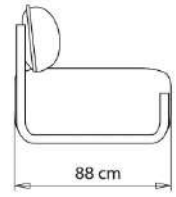

Cosmo 1505

COSMO COLLECTION:

Cosmo 1500, Cosmo 1501, Cosmo 1502, Cosmo 1505, Cosmo 1507,
Cosmo 1506, Cosmo 1510, Cosmo 1513, Cosmo 1515,

1-seater armchair, without armrests. Upholstered seat and back. Steel frame.

Accessories

- Kidney cushion
- Reading lamp
- USB socket
- Schuko socket