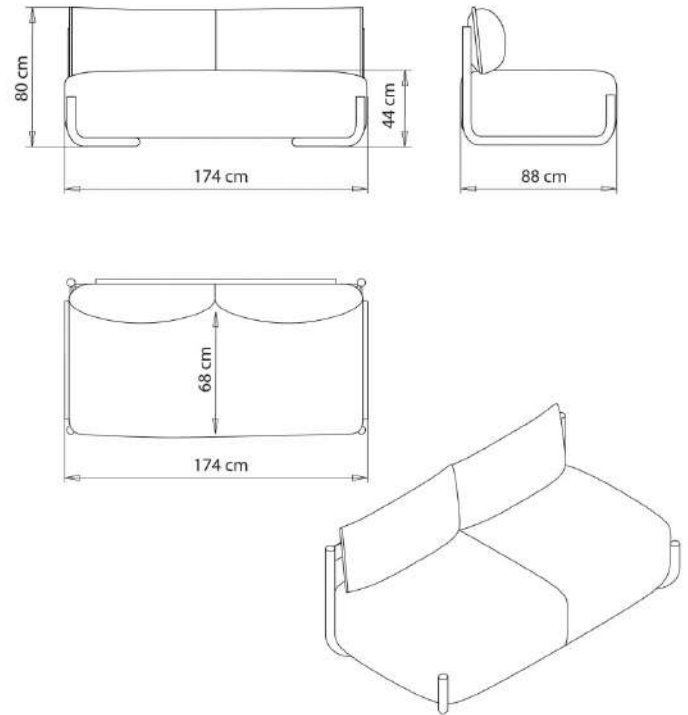

Cosmo 1506

COSMO COLLECTION:

Cosmo 1500, Cosmo 1501, Cosmo 1502, Cosmo 1505, Cosmo 1507,
Cosmo 1506, Cosmo 1510, Cosmo 1513, Cosmo 1515,

2-seater sofa, without armrests. Upholstered seat, back and armrests. Steel frame.

Accessories

- Kidney cushion
- Reading lamp
- USB socket
- Schuko socket