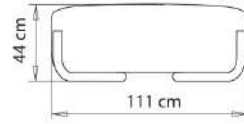

Cosmo 1510

COSMO COLLECTION:

Cosmo 1500, Cosmo 1501, Cosmo 1502, Cosmo 1505, Cosmo 1507,
Cosmo 1506, Cosmo 1510, Cosmo 1513, Cosmo 1515,

Pouf. Upholstered seat. Steel frame.

Accessories

USB socket

Schuko socket