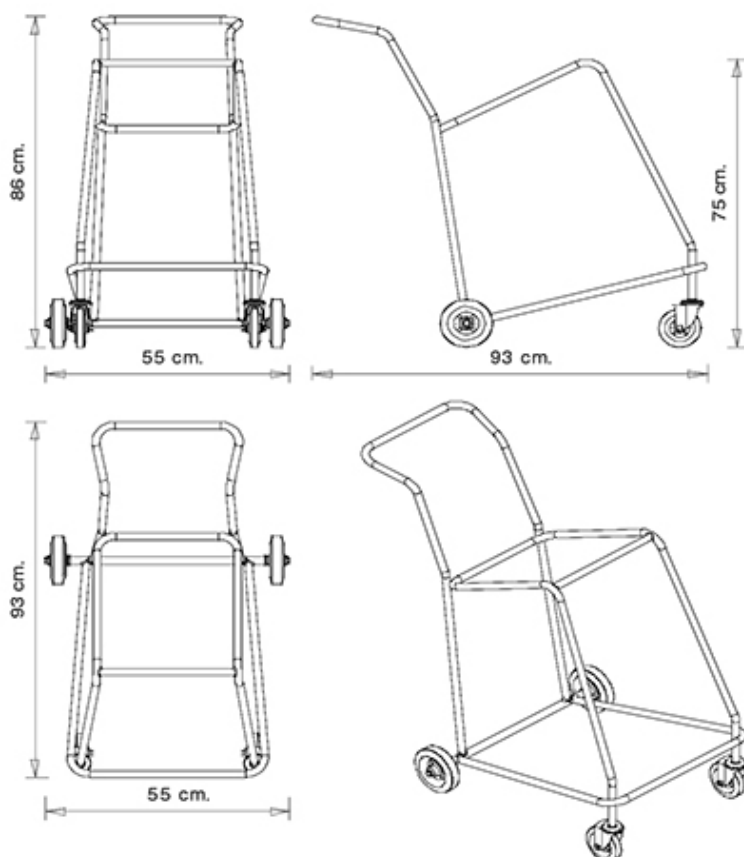

Trolley 536

CUBA COLLECTION:

Cuba 620, Cuba 620m, Cuba 620N, Cuba 621, Cuba 621m, Cuba 621N, Cuba 622, Cuba 622m, Cuba 622N, Cuba 623, Cuba 623m, Cuba 623b, Cuba 623bm, Cuba 1620, Cuba 1620m, Cuba 1623, Cuba 1623m, Cuba 1623bm, Trolley 536,

Trolley in black painted steel useful to store and move:

- Nassau 533 (up to 12 chairs)
- Nassau 534 (up to 8 chairs)
- Uni 550 (up to 10 chairs)
- Uni 552 (up to 14 chairs)
- Cuba 620 (up to 10 chairs)
- Cuba 621 (up to 10 chairs)
- Cuba 622 (up to 16 chairs)

WEIGHT

8,6 Kg

PACK

0,59 m³

PIECES PER BOX

1

USES

coffee & restaurants, office and waiting areas,