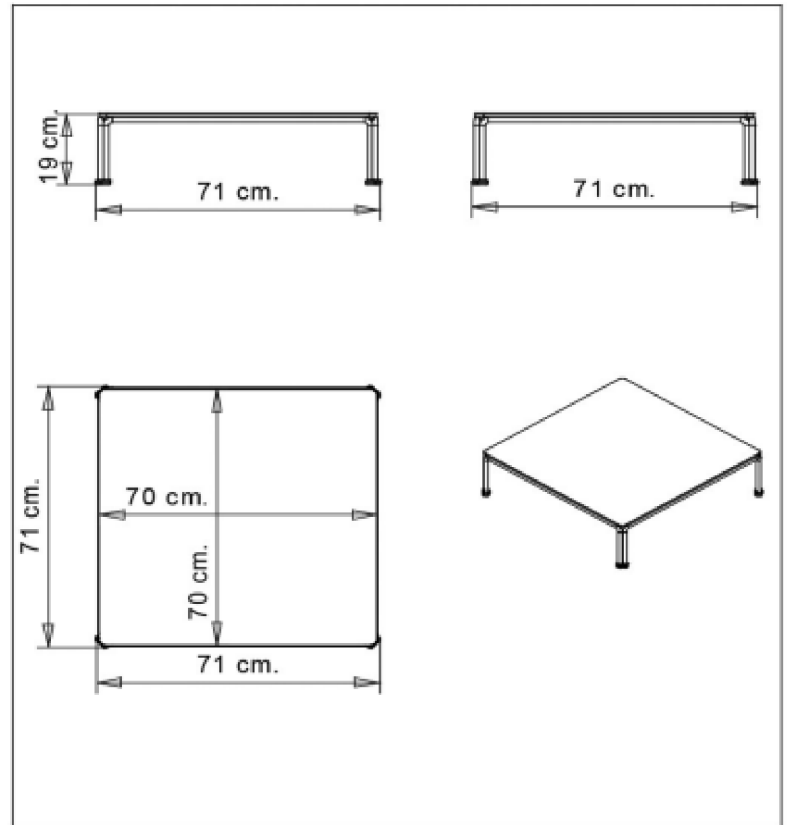

Ari 1304

ARI COLLECTION:

Ari 1300, Ari 1301, Ari 1302, Ari 1303, Ari 1304,

Modular seating system composed by modules with steel frame. Upholstered seat, back and armrests.
1-seater armchair.

WEIGHT

21,8 Kg

PACK

0,80 m³

PIECES PER BOX

1

FINISHES SEATING

TE FABRICS

3D Cover
+ 5 colors

Reviva Hero
+ 5 colors

Reviva Iris
+ 7 colors

Reviva Amelia
+ 5 colors

Fabthirty
+ 6 colors