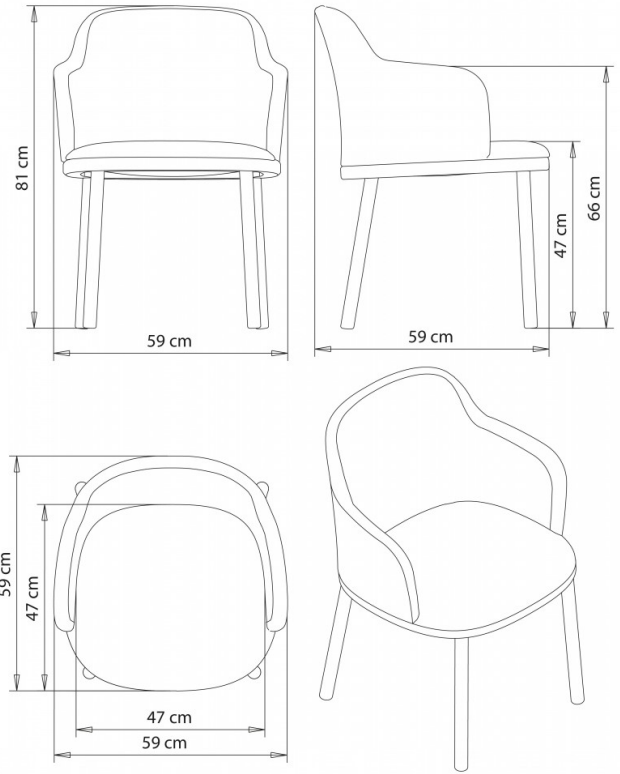

Agami 1151

AGAMI COLLECTION:

Agami 1150, Agami 1151, Agami 1152, Agami 1152b, Agami 1160, Agami 1161, Agami 1162, Agami 1162b,

Armchair with steel frame, 4 legs.

WEIGHT

10,5 Kg

PACK

0,32 m³

PIECES PER BOX

1

Agami 1161

AGAMI COLLECTION:

Agami 1150, Agami 1151, Agami 1152, Agami 1152b, Agami 1160, Agami 1161, Agami 1162, Agami 1162b,

Armchair with wooden frame, 4 legs.

The wooden frames of the Agami collection are FSC® certified.

WEIGHT

9,3 Kg

PACK

0,32 m³

PIECES PER BOX

1