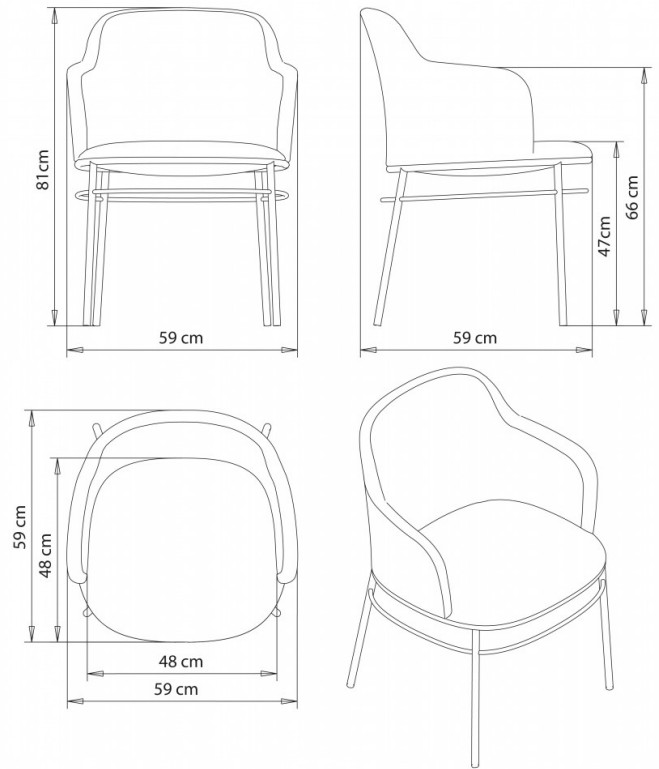

Agami 1151

AGAMI COLLECTION:

Agami 1150, Agami 1151, Agami 1152, Agami 1152b, Agami 1160, Agami 1161, Agami 1162, Agami 1162b,

Armchair with steel frame, 4 legs.

WEIGHT

10,5 Kg

PACK

0,32 m³

PIECES PER BOX

1

Agami 1161

AGAMI COLLECTION:

Agami 1150, Agami 1151, Agami 1152, Agami 1152b, Agami 1160, Agami 1161, Agami 1162, Agami 1162b,

Armchair with wooden frame, 4 legs.

The wooden frames of the Agami collection are FSC® certified.

WEIGHT

9,3 Kg

PACK

0,32 m³

PIECES PER BOX

1