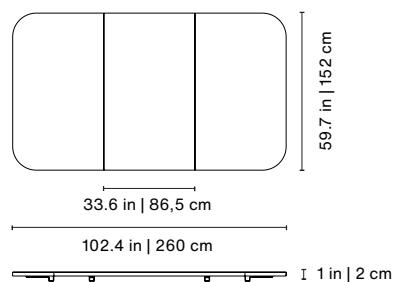

8ft American • Americano 8pies

Product weight • Peso del producto 132.3 lb | 60 kg

63.4x37.4x10.2 in | 161x95x26 cm
147.7 lb | 67 kg

rs-barcelona