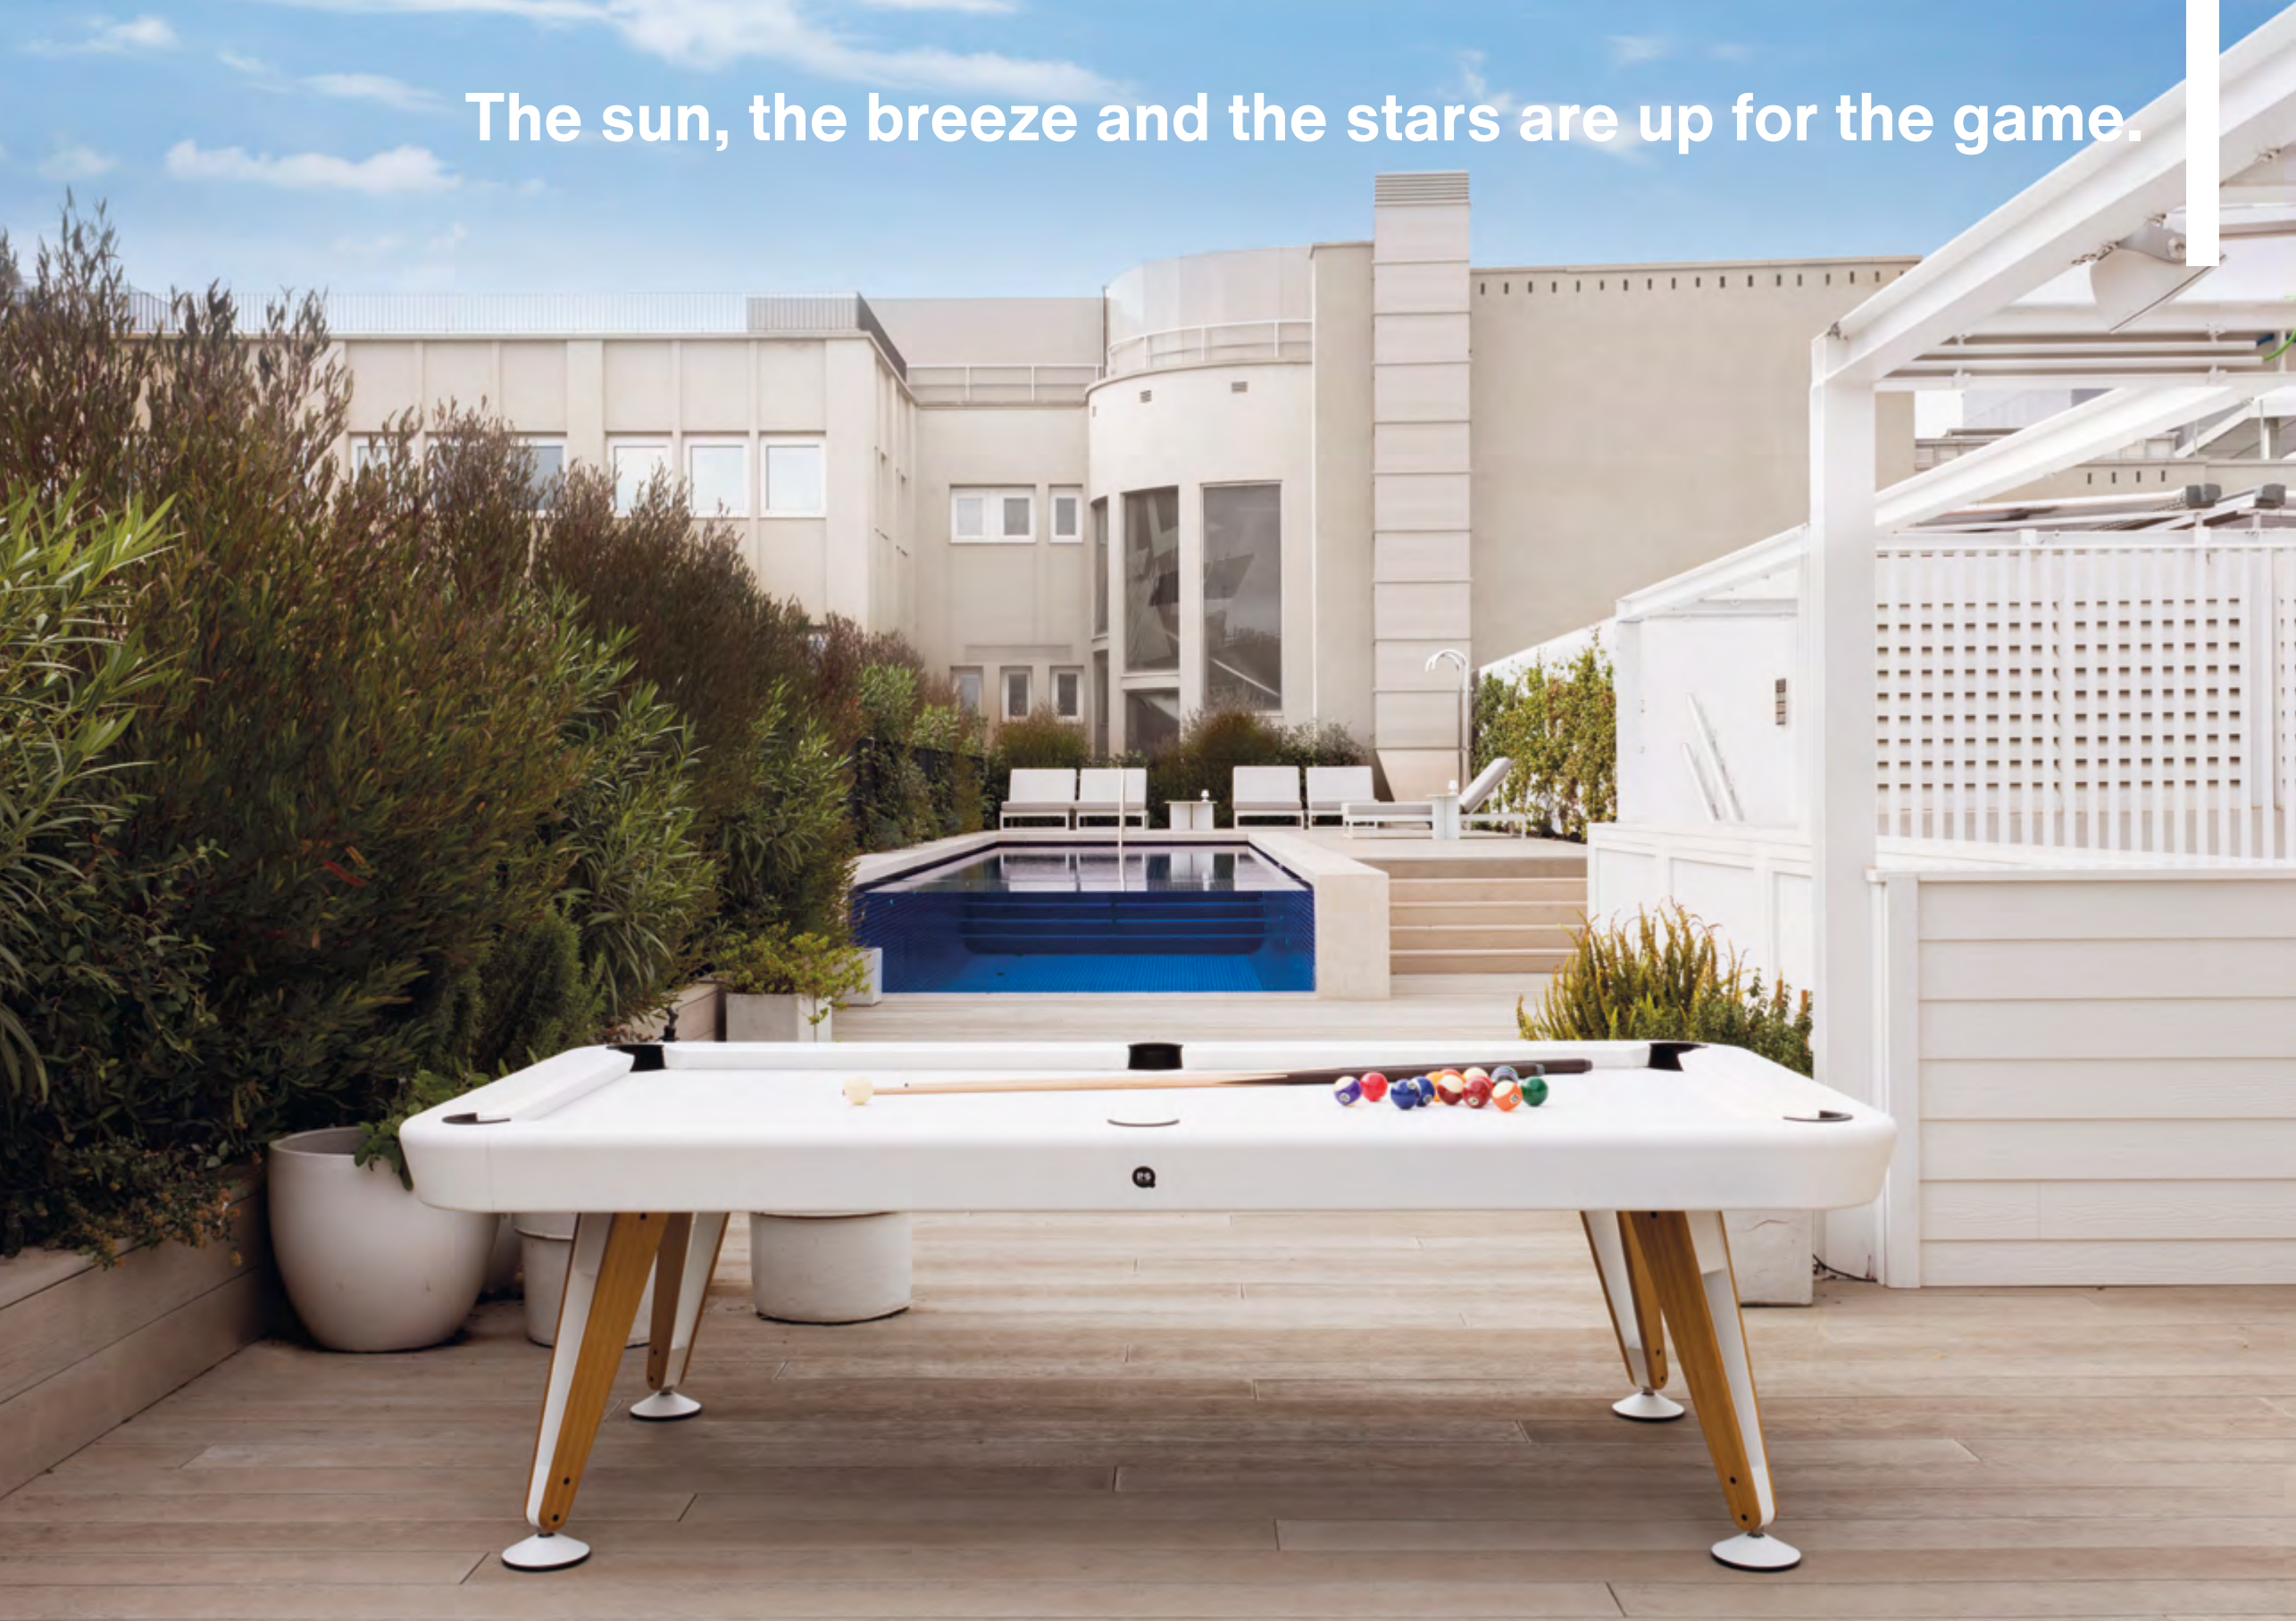

The sun, the breeze and the stars are up for the game.