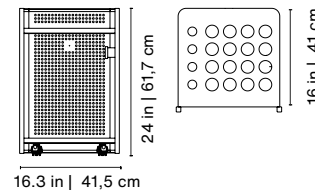

Product weight • Peso del producto 33 lb | 15 kg

18.9x17.3x26.4 in | 48x44x67 cm
35.5 lb | 16 kg

rs-barcelona

Mou

Yonoh, 2020
Covered outdoor use floor cue rack
Carrito de exterior cubierto

Structure • Estructura

The Mou floor cue rack does not include the Diagonal accessories. They come with the pool table.

Product weight • Peso del producto 33 lb | 15 kg

18.9x17.3x26.4 in | 48x44x67 cm
35.5 lb | 16 kg

Materiales