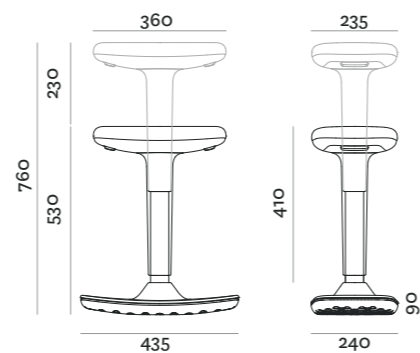

Perfect interpreter of the

new way of living the office.

JDM
seating

ANGOLA

BASE
Tilt +/-20°
SEAT
To be upholstered, with 2 height
adjustment buttons

COLORS

- black
- bianco
- red

JDM
seating