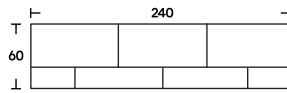

Dimensions

L 160
D 60
H 60

L 240
D 60
H 60

D 60
H 60

Finishes

Flap doors, matt or glossy lacquer in the colours: black, white, white SW, linen, sand, clay, burgundy, pink, dark green, mustard yellow, brick red and navy blue; veneer version in black eucalyptus and dark-stained walnut.