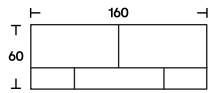

Dimensions

L 160
D 60
H 60

L 240
D 60
H 60

D 60
H 60

Finishes

Flap doors, matt or glossy lacquer in the colours: black, white, white SW, linen, sand, clay, burgundy, pink, dark green, mustard yellow, brick red and navy blue; veneer version in black eucalyptus and dark-stained walnut.