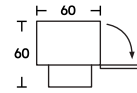

Dimensions

L 160
D 60
H 60

L 240
D 60
H 60

D 60
H 60

Finishes

Flap doors, matt or glossy lacquer in the colours: black, white, white SW, linen, sand, clay, burgundy, pink, dark green, mustard yellow, brick red and navy blue; veneer version in black eucalyptus and dark-stained walnut.