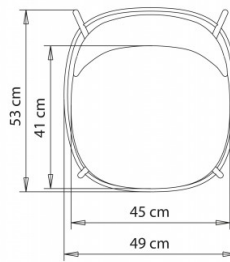

Agami 1152

AGAMI COLLECTION:

Agami 1150, Agami 1151, Agami 1152, Agami 1152b, Agami 1160, Agami 1161, Agami 1162, Agami 1162b,

Barstool with 4 legs steel frame.

WEIGHT

7,7 Kg

PACK

0,31 m³

PIECES PER BOX

1

Agami 1152b

AGAMI COLLECTION:

Agami 1150, Agami 1151, Agami 1152, Agami 1152b, Agami 1160, Agami 1161, Agami 1162, Agami 1162b,

Barstool with 4 legs steel frame. Seat-height h.65.

WEIGHT

7,2 Kg

AGAMI COLLECTION:

Agami 1150, Agami 1151, Agami 1152, Agami 1152b, Agami 1160, Agami 1161, Agami 1162, Agami 1162b,

Barstool with wooden frame, 4 legs. Seat-height h. 65.

The wooden frames of the Agami collection are FSC® certified.

WEIGHT

7,2 Kg

PACK

0,31 m³

PIECES PER BOX

1