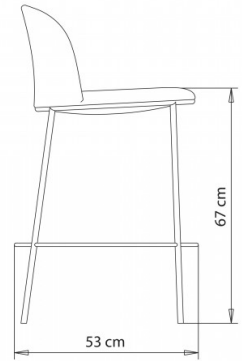

Agami 1152

AGAMI COLLECTION:

Agami 1150, Agami 1151, Agami 1152, Agami 1152b, Agami 1160, Agami 1161, Agami 1162, Agami 1162b,

Barstool with 4 legs steel frame.

WEIGHT

7,7 Kg

PACK

0,31 m³

PIECES PER BOX

1

Agami 1152b

AGAMI COLLECTION:

Agami 1150, Agami 1151, Agami 1152, Agami 1152b, Agami 1160, Agami 1161, Agami 1162, Agami 1162b,

Barstool with 4 legs steel frame. Seat-height h.65.

WEIGHT

7,2 Kg

AGAMI COLLECTION:

Agami 1150, Agami 1151, Agami 1152, Agami 1152b, Agami 1160, Agami 1161, Agami 1162, Agami 1162b,

Barstool with wooden frame, 4 legs. Seat-height h. 65.

The wooden frames of the Agami collection are FSC® certified.