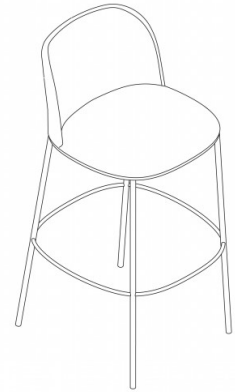

Agami 1152

AGAMI COLLECTION:

Agami 1150, Agami 1151, Agami 1152, Agami 1152b, Agami 1160, Agami 1161, Agami 1162, Agami 1162b,

Barstool with 4 legs steel frame.

WEIGHT

7,7 Kg

PACK

0,31 m³

PIECES PER BOX

1

Agami 1152b

AGAMI COLLECTION:

Agami 1150, Agami 1151, Agami 1152, Agami 1152b, Agami 1160, Agami 1161, Agami 1162, Agami 1162b,

Barstool with 4 legs steel frame. Seat-height h.65.

WEIGHT

7,2 Kg

PACK

0,31 m³

PIECES PER BOX

1

Agami 1162

AGAMI COLLECTION:

Agami 1150, Agami 1151, Agami 1152, Agami 1152b, Agami 1160, Agami 1161, Agami 1162, Agami 1162b,

Barstool with wooden frame, 4 legs.

AGAMI COLLECTION:

Agami 1150, Agami 1151, Agami 1152, Agami 1152b, Agami 1160, Agami 1161, Agami 1162, Agami 1162b,

Barstool with wooden frame, 4 legs. Seat-height h. 65.

The wooden frames of the Agami collection are FSC® certified.