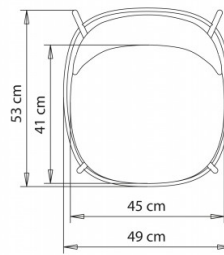

Agami 1152

AGAMI COLLECTION:

Agami 1150, Agami 1151, Agami 1152, Agami 1152b, Agami 1160, Agami 1161, Agami 1162, Agami 1162b,

Barstool with 4 legs steel frame.

WEIGHT

7,7 Kg

PACK

0,31 m³

PIECES PER BOX

1

Agami 1152b

AGAMI COLLECTION:

Agami 1150, Agami 1151, Agami 1152, Agami 1152b, Agami 1160, Agami 1161, Agami 1162, Agami 1162b,

Barstool with 4 legs steel frame. Seat-height h.65.

WEIGHT

7,2 Kg

AGAMI COLLECTION:

Agami 1150, Agami 1151, Agami 1152, Agami 1152b, Agami 1160, Agami 1161, Agami 1162, Agami 1162b,

Barstool with wooden frame, 4 legs. Seat-height h. 65.

The wooden frames of the Agami collection are FSC® certified.

WEIGHT

7,2 Kg

PACK

0,31 m³

PIECES PER BOX

1