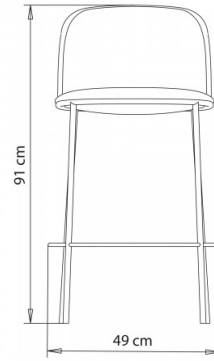

Agami 1152

AGAMI COLLECTION:

Agami 1150, Agami 1151, Agami 1152, Agami 1152b, Agami 1160, Agami 1161, Agami 1162, Agami 1162b,

Barstool with 4 legs steel frame.

WEIGHT

7,7 Kg

PACK

0,31 m³

PIECES PER BOX

1

Agami 1152b

AGAMI COLLECTION:

Agami 1150, Agami 1151, Agami 1152, Agami 1152b, Agami 1160, Agami 1161, Agami 1162, Agami 1162b,

Barstool with 4 legs steel frame. Seat-height h.65.

WEIGHT

7,2 Kg

AGAMI COLLECTION:

Agami 1150, Agami 1151, Agami 1152, Agami 1152b, Agami 1160, Agami 1161, Agami 1162, Agami 1162b,

Barstool with wooden frame, 4 legs. Seat-height h. 65.

The wooden frames of the Agami collection are FSC® certified.

WEIGHT

7,2 Kg

PACK

0,31 m³

PIECES PER BOX

1