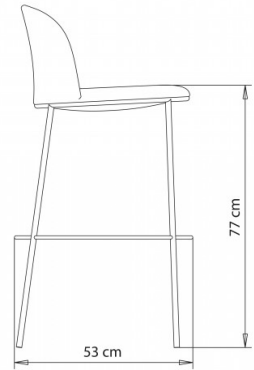

Agami 1152

AGAMI COLLECTION:

Agami 1150, Agami 1151, Agami 1152, Agami 1152b, Agami 1160, Agami 1161, Agami 1162, Agami 1162b,

Barstool with 4 legs steel frame.

WEIGHT

7,7 Kg

PACK

0,31 m³

PIECES PER BOX

1

Agami 1152b

AGAMI COLLECTION:

Agami 1150, Agami 1151, Agami 1152, Agami 1152b, Agami 1160, Agami 1161, Agami 1162, Agami 1162b,

Barstool with 4 legs steel frame. Seat-height h.65.

WEIGHT

7,2 Kg

PACK

0,31 m³

PIECES PER BOX

1

Agami 1162

AGAMI COLLECTION:

Agami 1150, Agami 1151, Agami 1152, Agami 1152b, Agami 1160, Agami 1161, Agami 1162, Agami 1162b,

Barstool with wooden frame, 4 legs.

AGAMI COLLECTION:

Agami 1150, Agami 1151, Agami 1152, Agami 1152b, Agami 1160, Agami 1161, Agami 1162, Agami 1162b,

Barstool with wooden frame, 4 legs. Seat-height h. 65.

The wooden frames of the Agami collection are FSC® certified.