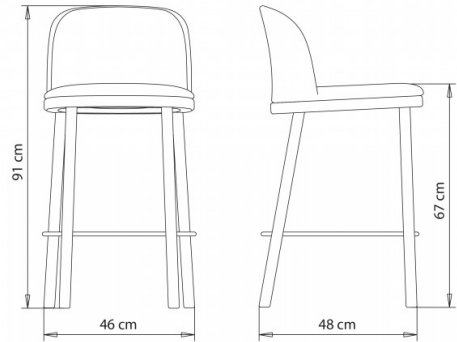

Agami 1152

AGAMI COLLECTION:

Agami 1150, Agami 1151, Agami 1152, Agami 1152b, Agami 1160, Agami 1161, Agami 1162, Agami 1162b,

Barstool with 4 legs steel frame.

WEIGHT

7,7 Kg

PACK

0,31 m³

PIECES PER BOX

1

Agami 1152b

AGAMI COLLECTION:

Agami 1150, Agami 1151, Agami 1152, Agami 1152b, Agami 1160, Agami 1161, Agami 1162, Agami 1162b,

Barstool with 4 legs steel frame. Seat-height h.65.

WEIGHT

7,2 Kg

The wooden frames of the Agami collection are FSC® certified.

WEIGHT

7,7 Kg

PACK

0,31 m³

PIECES PER BOX

1

Agami 1162b

AGAMI COLLECTION:

Agami 1150, Agami 1151, Agami 1152, Agami 1152b, Agami 1160, Agami 1161, Agami 1162, Agami 1162b,

Barstool with wooden frame, 4 legs. Seat-height h. 65.

The wooden frames of the Agami collection are FSC® certified.