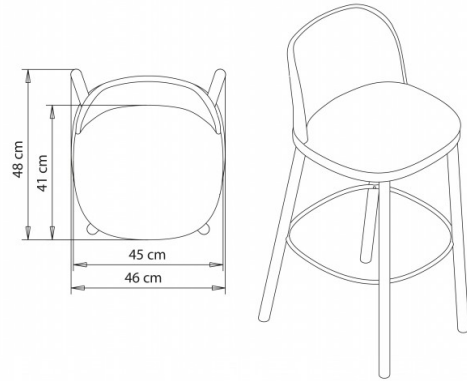

Agami 1152

AGAMI COLLECTION:

Agami 1150, Agami 1151, Agami 1152, Agami 1152b, Agami 1160, Agami 1161, Agami 1162, Agami 1162b,

Barstool with 4 legs steel frame.

WEIGHT

7,7 Kg

PACK

0,31 m³

PIECES PER BOX

1

Agami 1152b

AGAMI COLLECTION:

Agami 1150, Agami 1151, Agami 1152, Agami 1152b, Agami 1160, Agami 1161, Agami 1162, Agami 1162b,

Barstool with 4 legs steel frame. Seat-height h.65.

WEIGHT

7,2 Kg

The wooden frames of the Agami collection are FSC® certified.

WEIGHT

7,7 Kg

PACK

0,31 m³

PIECES PER BOX

1

Agami 1162b

AGAMI COLLECTION:

Agami 1150, Agami 1151, Agami 1152, Agami 1152b, Agami 1160, Agami 1161, Agami 1162, Agami 1162b,

Barstool with wooden frame, 4 legs. Seat-height h. 65.

The wooden frames of the Agami collection are FSC® certified.