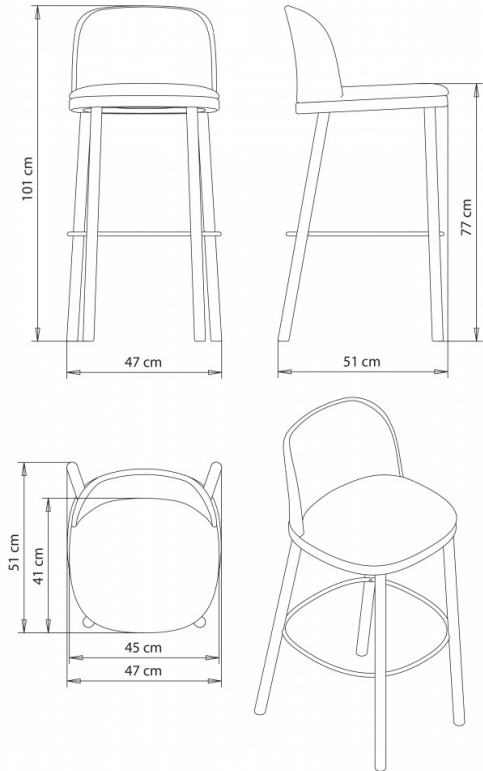

Agami 1152

AGAMI COLLECTION:

Agami 1150, Agami 1151, Agami 1152, Agami 1152b, Agami 1160, Agami 1161, Agami 1162, Agami 1162b,

Barstool with 4 legs steel frame.

WEIGHT

7,7 Kg

PACK

0,31 m³

PIECES PER BOX

1

Agami 1152b

AGAMI COLLECTION:

Agami 1150, Agami 1151, Agami 1152, Agami 1152b, Agami 1160, Agami 1161, Agami 1162, Agami 1162b,

Barstool with 4 legs steel frame. Seat-height h.65.

WEIGHT

7,2 Kg

PACK

0,31 m³

PIECES PER BOX

1

Agami 1162

AGAMI COLLECTION:

Agami 1150, Agami 1151, Agami 1152, Agami 1152b, Agami 1160, Agami 1161, Agami 1162, Agami 1162b,

Barstool with wooden frame, 4 legs.