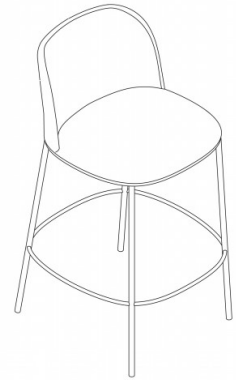

Agami 1152

AGAMI COLLECTION:

Agami 1150, Agami 1151, Agami 1152, Agami 1152b, Agami 1160, Agami 1161, Agami 1162, Agami 1162b,

Barstool with 4 legs steel frame.

WEIGHT

7,7 Kg

PACK

0,31 m³

PIECES PER BOX

1

Agami 1152b

AGAMI COLLECTION:

Agami 1150, Agami 1151, Agami 1152, Agami 1152b, Agami 1160, Agami 1161, Agami 1162, Agami 1162b,

Barstool with 4 legs steel frame. Seat-height h.65.

WEIGHT

7,2 Kg

PACK

0,31 m³

PIECES PER BOX

1

Agami 1162

AGAMI COLLECTION:

Agami 1150, Agami 1151, Agami 1152, Agami 1152b, Agami 1160, Agami 1161, Agami 1162, Agami 1162b,

Barstool with wooden frame, 4 legs.

AGAMI COLLECTION:

Agami 1150, Agami 1151, Agami 1152, Agami 1152b, Agami 1160, Agami 1161, Agami 1162, Agami 1162b,

Barstool with wooden frame, 4 legs. Seat-height h. 65.

The wooden frames of the Agami collection are FSC® certified.