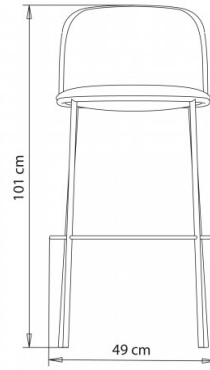

Agami 1152

AGAMI COLLECTION:

Agami 1150, Agami 1151, Agami 1152, Agami 1152b, Agami 1160, Agami 1161, Agami 1162, Agami 1162b,

Barstool with 4 legs steel frame.

WEIGHT

7,7 Kg

PACK

0,31 m³

PIECES PER BOX

1

Agami 1152b

AGAMI COLLECTION:

Agami 1150, Agami 1151, Agami 1152, Agami 1152b, Agami 1160, Agami 1161, Agami 1162, Agami 1162b,

Barstool with 4 legs steel frame. Seat-height h.65.

WEIGHT

7,2 Kg

AGAMI COLLECTION:

Agami 1150, Agami 1151, Agami 1152, Agami 1152b, Agami 1160, Agami 1161, Agami 1162, Agami 1162b,

Barstool with wooden frame, 4 legs. Seat-height h. 65.

The wooden frames of the Agami collection are FSC® certified.

WEIGHT

7,2 Kg

PACK

0,31 m³

PIECES PER BOX

1