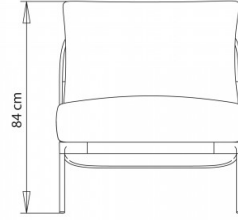

1-seater armchair, without armrests.

WEIGHT

15,5 kg

PACK

0,80 m³

PIECES PER BOX

1

Bloom 1202

1-seater armchair, with armrests.

WEIGHT

35 kg

PACK

0,80 m³

PIECES PER BOX

1

Bloom 1202dx

1-seater armchair, for corner compositions.

WEIGHT

21,5 kg

PACK

0,80 m³

PIECES PER BOX

1

Bloom 1213sx

1-seater armchair, with right armrest and left shelf.

WEIGHT

44,5 kg

PACK

1,45 m³

PIECES PER BOX

1

Bloom 1214sx