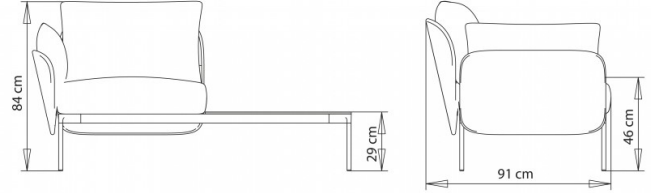

Bloom 1214sx

BLOOM COLLECTION:

Bloom 1200, Bloom 1202, Bloom 1207, Bloom 1217, Bloom 1212, Bloom 1205, Bloom 1215, Bloom 1230, Bloom 1225, Bloom 1201, Bloom 1206, Bloom 1216, Bloom 1202dx, Bloom 1202sx, Bloom 1207dx, Bloom 1207sx, Bloom 1217dx, Bloom 1217sx, Bloom 1208dx, Bloom 1208sx, Bloom 1206dx, Bloom 1206sx, Bloom 1214dx, Bloom 1214sx, Bloom 1213dx, Bloom 1213sx, Bloom 1219sx, Bloom 1219dx, Bloom 1218dx, Bloom 1218sx, Bloom 1232dx, Bloom 1232sx, Bloom 1231dx, Bloom 1231sx, Bloom 1203, Bloom 1210dx, Bloom 1210sx, Bloom 1209dx, Bloom 1209sx, Agami 1211dx, Bloom 1211sx, Bloom 1221dx, Bloom 1221sx, Bloom 1220dx, Bloom 1220sx, Bloom 1222dx, Bloom 1222sx, Bloom 1233dx, Bloom 1233sx, Bloom 1235, Bloom 1236, Bloom 1237, Bloom 1238, Bloom 1240, Bloom 1241, Bloom 1242,

1-seater armchair, with left armrest and right shelf.

WEIGHT

44,5 kg

PACK

1,45 m³

PIECES PER BOX

1