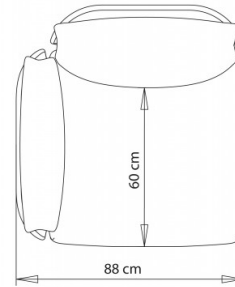

1-seater armchair, with armrests.

WEIGHT

35 kg

PACK

0,80 m³

PIECES PER BOX

1

Bloom 1202dx

1-seater armchair, with right armrest.

WEIGHT

20,5 kg

PACK

0,80 m³

PIECES PER BOX

1

Bloom 1202sx

1-seater armchair, with left armrest.

WEIGHT

20,5 kg

PACK

0,80 m³

PIECES PER BOX

1

Bloom 1203