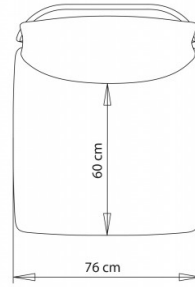

1-seater armchair, without armrests.

WEIGHT

15,5 kg

PACK

0,80 m³

PIECES PER BOX

1

Bloom 1202

1-seater armchair, with armrests.

WEIGHT

35 kg

PACK

0,80 m³

PIECES PER BOX

1

Bloom 1202dx

1-seater armchair, with right armrest.

WEIGHT

20,5 kg

PACK

0,80 m³

PIECES PER BOX

1

Bloom 1202sx

1-seater armchair, with right armrest and left shelf.

WEIGHT

44,5 kg

PACK

1,45 m³

PIECES PER BOX

1

Bloom 1214sx