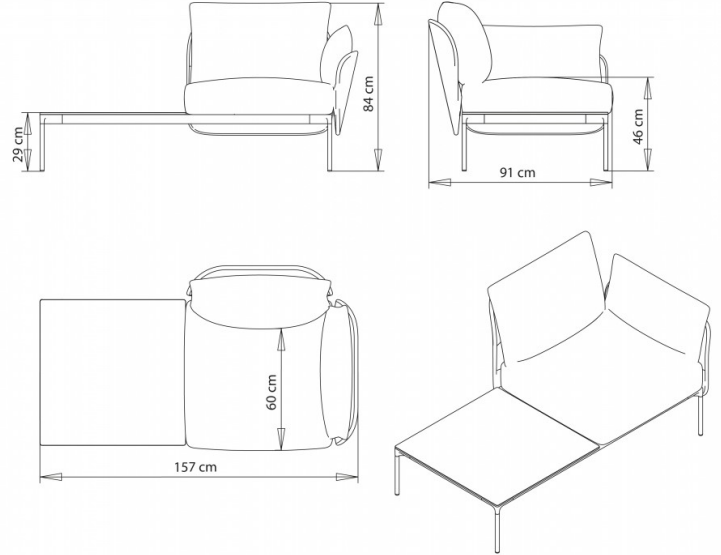

1-seater armchair, for corner compositions.

WEIGHT

21,5 kg

PACK

0,80 m³

PIECES PER BOX

1

Bloom 1213sx

1-seater armchair and right shelf.

WEIGHT

39,5 kg

PACK

1,45 m³

PIECES PER BOX

1

Bloom 1214dx

1-seater armchair, with right armrest and left shelf.

WEIGHT

44,5 kg

PACK

1,45 m³

PIECES PER BOX

1

Bloom 1214sx