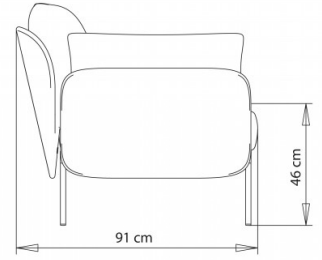

1-seater armchair, with armrests.

WEIGHT

35 kg

PACK

0,80 m³

PIECES PER BOX

1

Bloom 1202dx

1-seater armchair, with right armrest.

WEIGHT

20,5 kg

PACK

0,80 m³

PIECES PER BOX

1

Bloom 1202sx

1-seater armchair, with left armrest.

WEIGHT

20,5 kg

PACK

0,80 m³

PIECES PER BOX

1

Bloom 1203