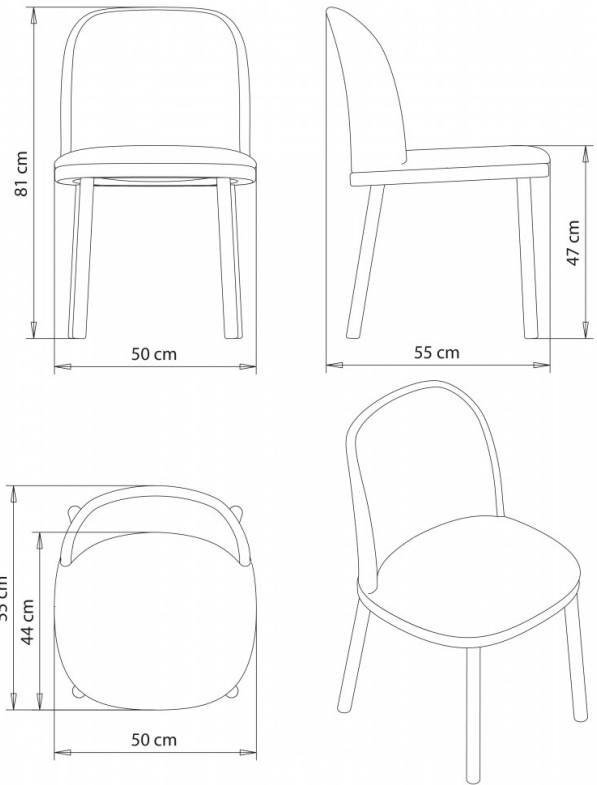

Agami 1150

AGAMI COLLECTION:

Agami 1150, Agami 1151, Agami 1152, Agami 1152b, Agami 1160, Agami 1161, Agami 1162, Agami 1162b,

Chair with steel frame, 4 legs.

WEIGHT

8,6 kg

PACK

0,32 m³

PIECES PER BOX

1

Agami 1160

AGAMI COLLECTION:

Agami 1150, Agami 1151, Agami 1152, Agami 1152b, Agami 1160, Agami 1161, Agami 1162, Agami 1162b,

Chair with wooden frame, 4 legs.

The wooden frames of the Agami collection are FSC® certified.

WEIGHT

7,5 Kg

PACK

0,32 m³

PIECES PER BOX

1