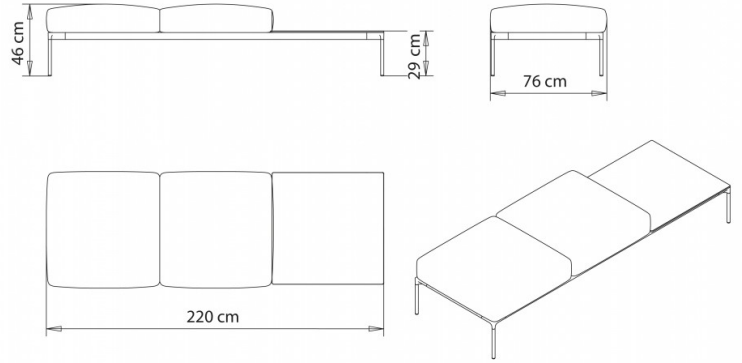

Bloom 1230

BLOOM COLLECTION:

Bloom 1200, Bloom 1202, Bloom 1207, Bloom 1217, Bloom 1212, Bloom 1205, Bloom 1215, Bloom 1230, Bloom 1225, Bloom 1201, Bloom 1206, Bloom 1216, Bloom 1202dx, Bloom 1202sx, Bloom 1207dx, Bloom 1207sx, Bloom 1217dx, Bloom 1217sx, Bloom 1208dx, Bloom 1208sx, Bloom 1206dx, Bloom 1206sx, Bloom 1214dx, Bloom 1214sx, Bloom 1213dx, Bloom 1213sx, Bloom 1219sx, Bloom 1219dx, Bloom 1218dx, Bloom 1218sx, Bloom 1232dx, Bloom 1232sx, Bloom 1231dx, Bloom 1231sx, Bloom 1203, Bloom 1210dx, Bloom 1210sx, Bloom 1209dx, Bloom 1209sx, Agami 1211dx, Bloom 1211sx, Bloom 1221dx, Bloom 1221sx, Bloom 1220dx, Bloom 1220sx, Bloom 1222dx, Bloom 1222sx, Bloom 1233dx, Bloom 1233sx, Bloom 1235, Bloom 1236, Bloom 1237, Bloom 1238, Bloom 1240, Bloom 1241, Bloom 1242,

2-seater pouf and shelf.

WEIGHT	PACK	PIECES PER BOX
43 kg	1,95 m³	1