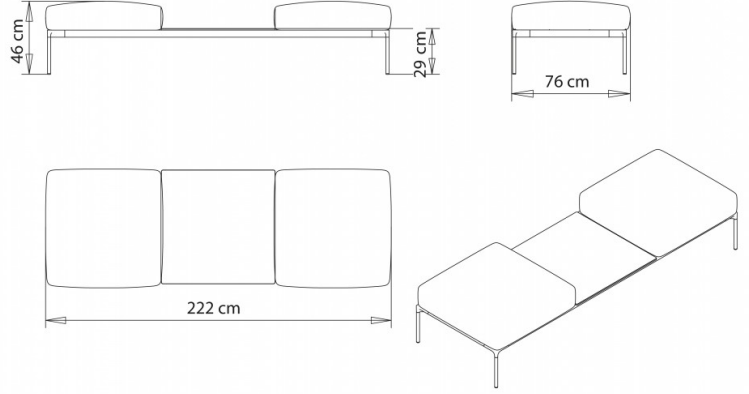

Bloom 1225

BLOOM COLLECTION:

Bloom 1200, Bloom 1202, Bloom 1207, Bloom 1217, Bloom 1212, Bloom 1205, Bloom 1215, Bloom 1230, Bloom 1225, Bloom 1201, Bloom 1206, Bloom 1216, Bloom 1202dx, Bloom 1202sx, Bloom 1207dx, Bloom 1207sx, Bloom 1217dx, Bloom 1217sx, Bloom 1208dx, Bloom 1208sx, Bloom 1206dx, Bloom 1206sx, Bloom 1214dx, Bloom 1214sx, Bloom 1213dx, Bloom 1213sx, Bloom 1219sx, Bloom 1219dx, Bloom 1218dx, Bloom 1218sx, Bloom 1232dx, Bloom 1232sx, Bloom 1231dx, Bloom 1231sx, Bloom 1203, Bloom 1210dx, Bloom 1210sx, Bloom 1209dx, Bloom 1209sx, Agami 1211dx, Bloom 1211sx, Bloom 1221dx, Bloom 1221sx, Bloom 1220dx, Bloom 1220sx, Bloom 1222dx, Bloom 1222sx, Bloom 1233dx, Bloom 1233sx, Bloom 1235, Bloom 1236, Bloom 1237, Bloom 1238, Bloom 1240, Bloom 1241, Bloom 1242,

2-seater pouf with central shelf.

WEIGHT

43 kg

PACK

1,95 m³

PIECES PER BOX

1