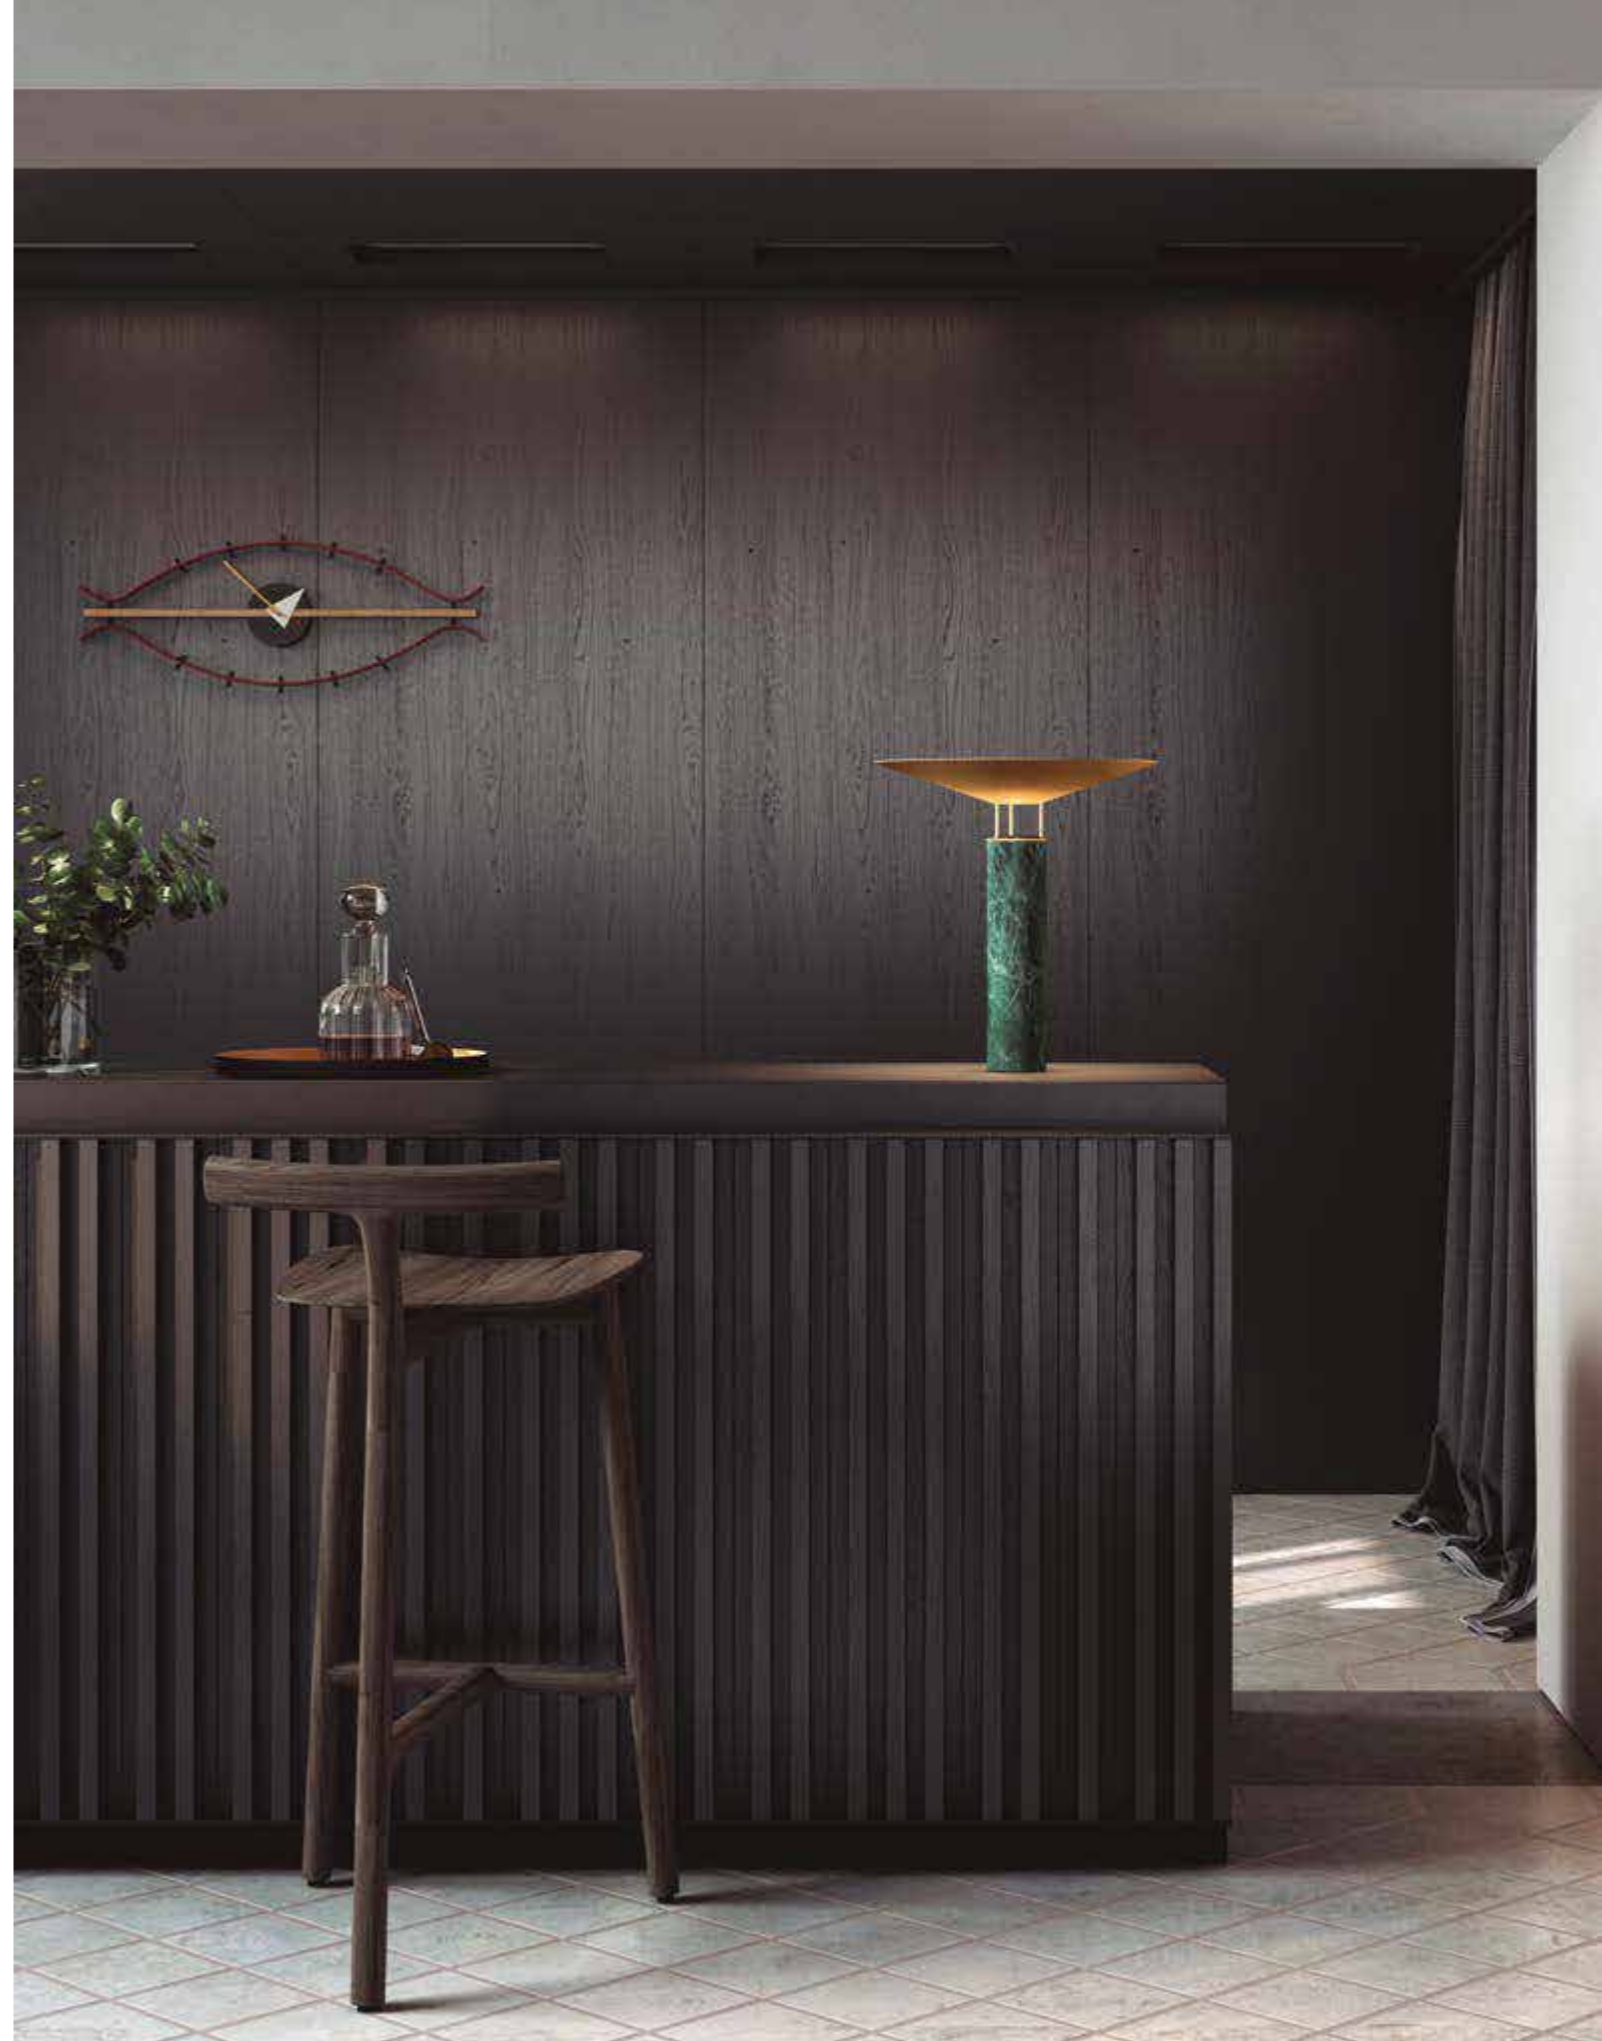

## El cubo

GABRIEL TEIXIDÓ  
2020  
Reissue of 1974

Originally designed by Gabriel Teixidó in 1974, El Cubo is a synthesis of its innovative vision and generous approach of improving people's quality of life. The established Spanish designer imagined a lamp that allows the modulation of light intensity. On a slim metal profile, several half-spheres come to life with a simple gesture, for defining a softer atmosphere. Gabriel Teixidó's 2020 new interpretation lends the classic piece a sophisticated silhouette, in line with the essential design language of today.