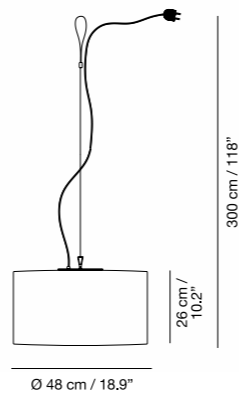

IN / OUTDOOR

Harry

PORCUATRO
2005