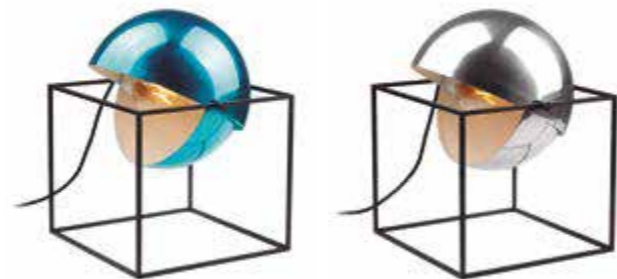

## El cubo

GABRIEL TEIXIDÓ  
2020  
Reissue of 1974

Originally designed by Gabriel Teixidó in 1974, El Cubo is a synthesis of its innovative vision and generous approach of improving people's quality of life. The established Spanish designer imagined a lamp that allows the modulation of light intensity. On a slim metal profile, several half-spheres come to life with a simple gesture, for defining a softer atmosphere. Gabriel Teixidó's 2020 new interpretation lends the classic piece a sophisticated silhouette, in line with the essential design language of today.