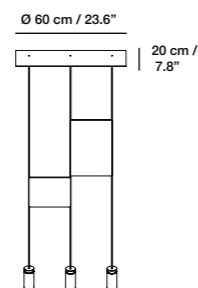

Triple lineal B /
Linear triple B