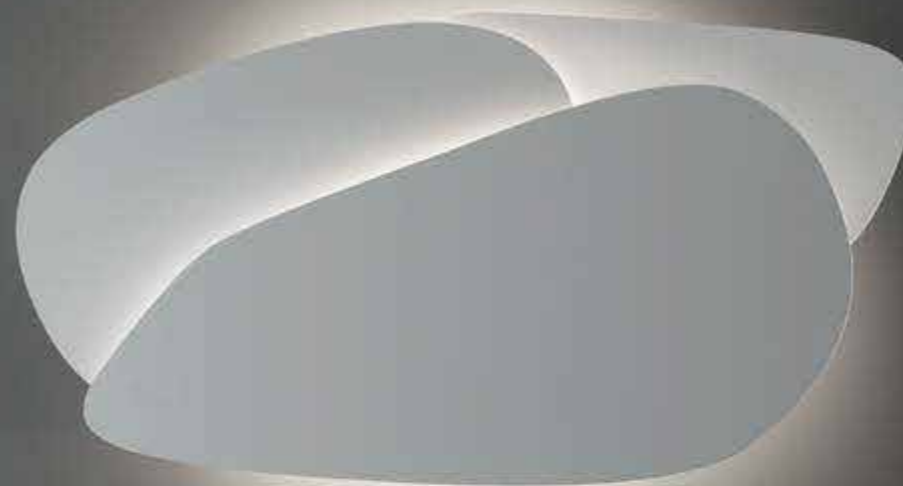

Luz indirecta y escultural / Indirect and sculptural light / Lumière indirecte et sculpturale / Indirekten und sculturales licht

LED  
25 W 2290 Lumen 2700 K CRI 80