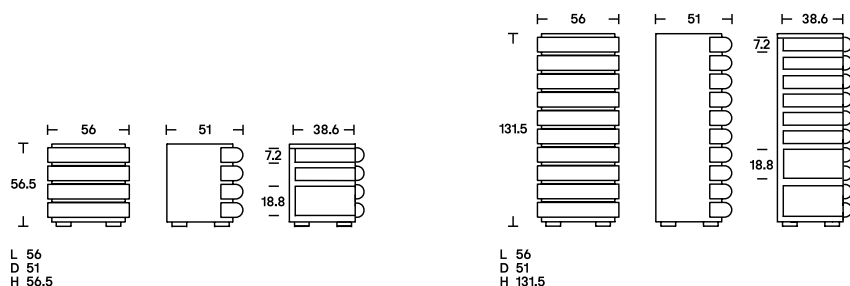

Dimensions

Finishes

Chest of drawers' system made of medium density wood fibre with open grain brushed veneer in black ash and dark stained walnut finishes or in matt lacquered in different colours.

Drawers: black, white, SW white, linen, sand, clay, burgundy, pink, dark green, mustard yellow, brick red, navy blue and green fluo.

Drawers with interiors made of veneered plywood or matt lacquered to match the colour of the frame.

Frontal drawers

Glossy lacquered white	LL02
Glossy lacquered SW white	LL09
Glossy lacquered linen	LL10
Glossy lacquered sand	LL12
Glossy lacquered clay	LL15
Glossy lacquered mustard yellow	LL23
Glossy lacquered brick red	LL24
Glossy lacquered bordeaux	LL20
Glossy lacquered pink	LL21
Glossy lacquered dark green	LL22
Glossy lacquered Navy blue	LL25
Glossy lacquered black	LL06
Glossy lacquered green fluo	LL26

Structure and internal drawers

Black ash	ES58
Dark stained walnut	ES59
matt lacquered white	LO73
matt lacquered black	LO72
matt lacquered sand	LO76
matt lacquered mustard yellow	LO91
matt lacquered dark green	LO90
matt lacquered clay	LO81
matt lacquered SW white	LO74
matt lacquered linen	LO75
matt lacquered brick red	LO92
matt lacquered pink	LO89
matt lacquered navy blue	LO93
matt lacquered fluo green	LO94

[Discover all product finishes](#)