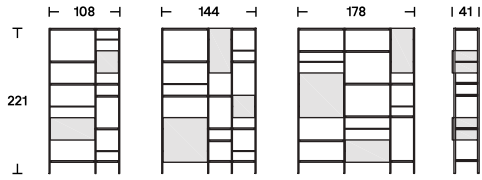

Outline

Year	2016
Designer	Giacomo Moor

With Outline bookcase, Giacomo Moor has created an elegantly functional, freestanding system of wooden cabinets and shelves contrasted with an iron support structure that can be placed against a wall or in the center of a space. The unusual round attachment recesses in the shelves and the cabinets break the linearity of the design and allow the components to be inserted by preference, easily sliding them in and out of place when rearranging. The visual contrast between the dimensions of the cabinets and shelves, and the lightness of the structure, unites the contemporary visual impact with that of a handmade cabinet.

Dimensions

L 108 / 144 / 178
D 41
H 221

Finishes

Cabinets and shelves in dark stained walnut veneer.
Structure in painted satin nickel black steel.

Shelves and cabinets

Dark stained walnut

ES59

Frame