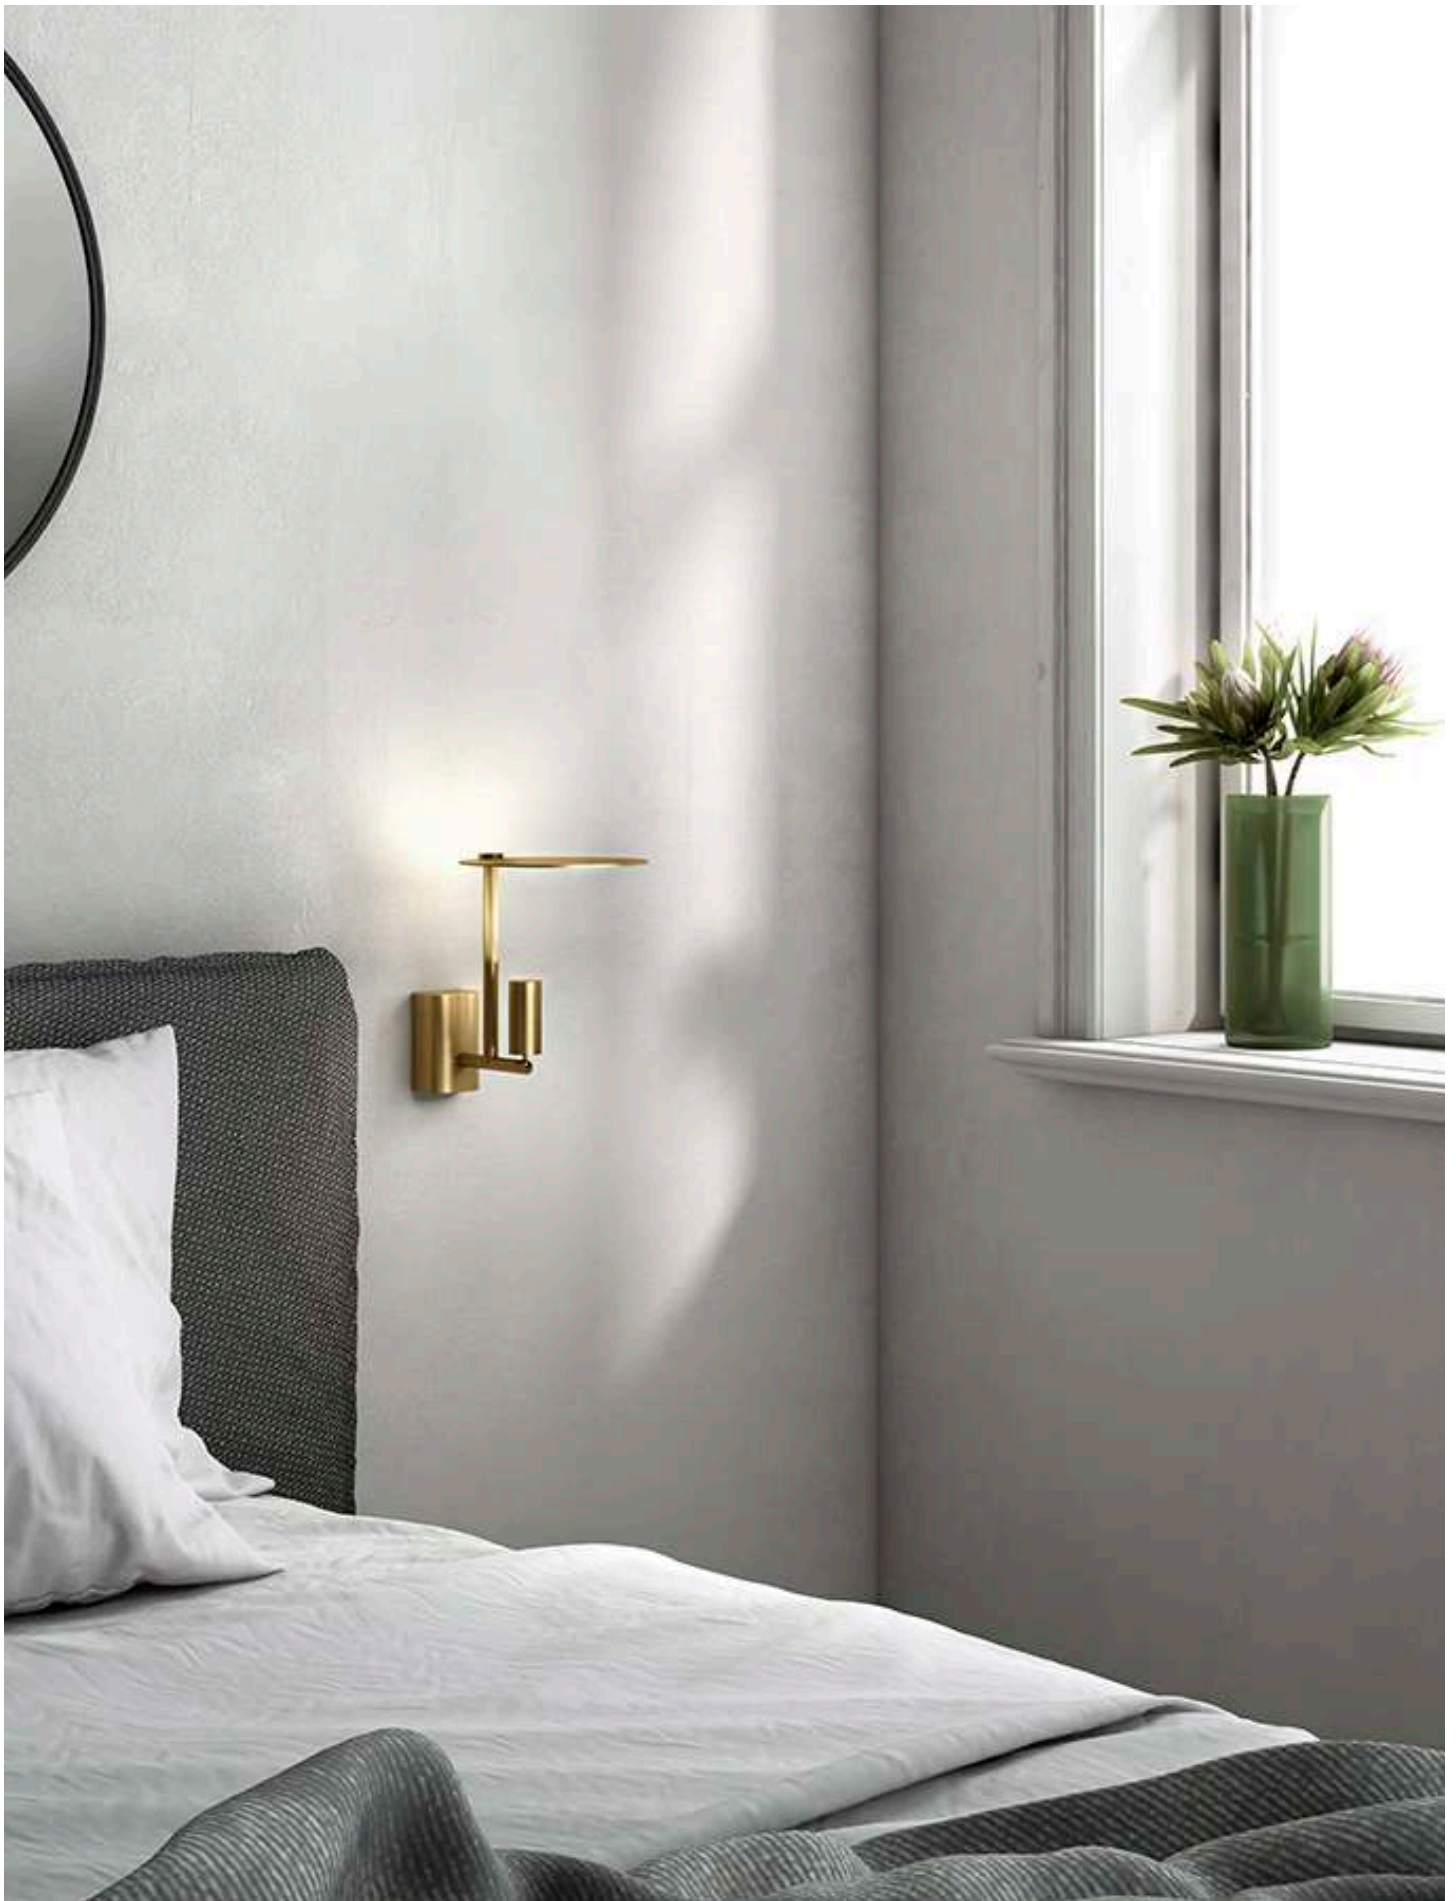

KELLY WALL LAMP

CARPYEN
BARCELONA

Carpylum70 S.L.
C/ Pere IV 78-84 E-08005 Barcelona
T +34 93 320 99 90

Spain: comercial@carpyen.com
Export: export@carpyen.com
Special project: antony@carpyen.com