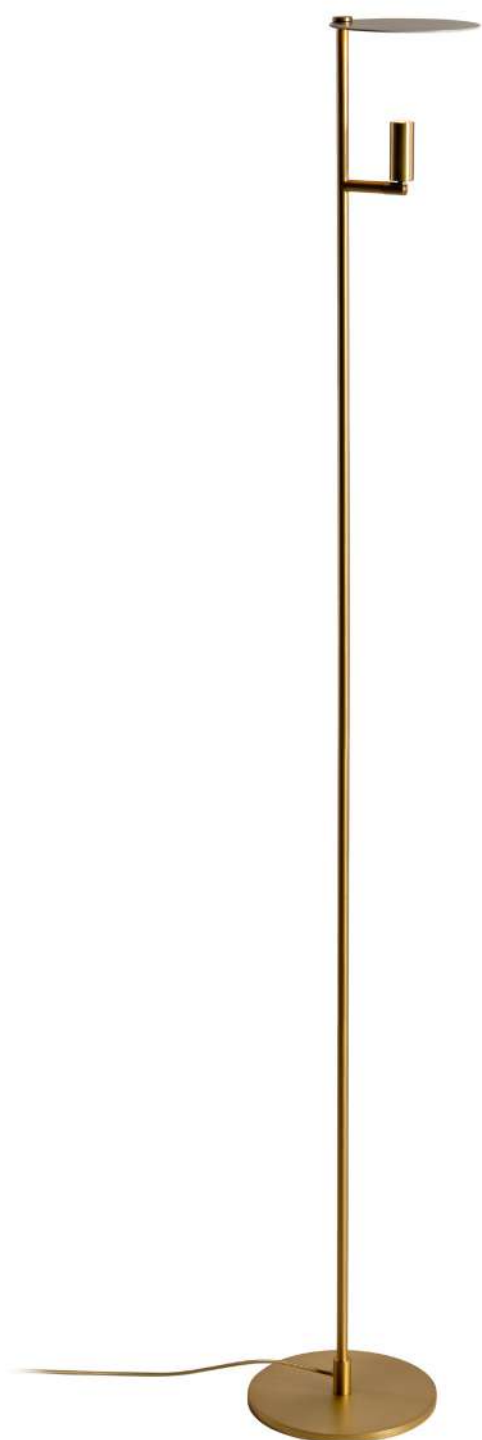

KELLY

JORDI
VECIANA
2019

CARPYEN
BARCELONA

Carpylum70 S.L.
C/ Pere IV 78-84 E-08005 Barcelona
T +34 93 320 99 90

Spain: comercial@carpyen.com
Export: export@carpyen.com
Special project: antony@carpyen.com