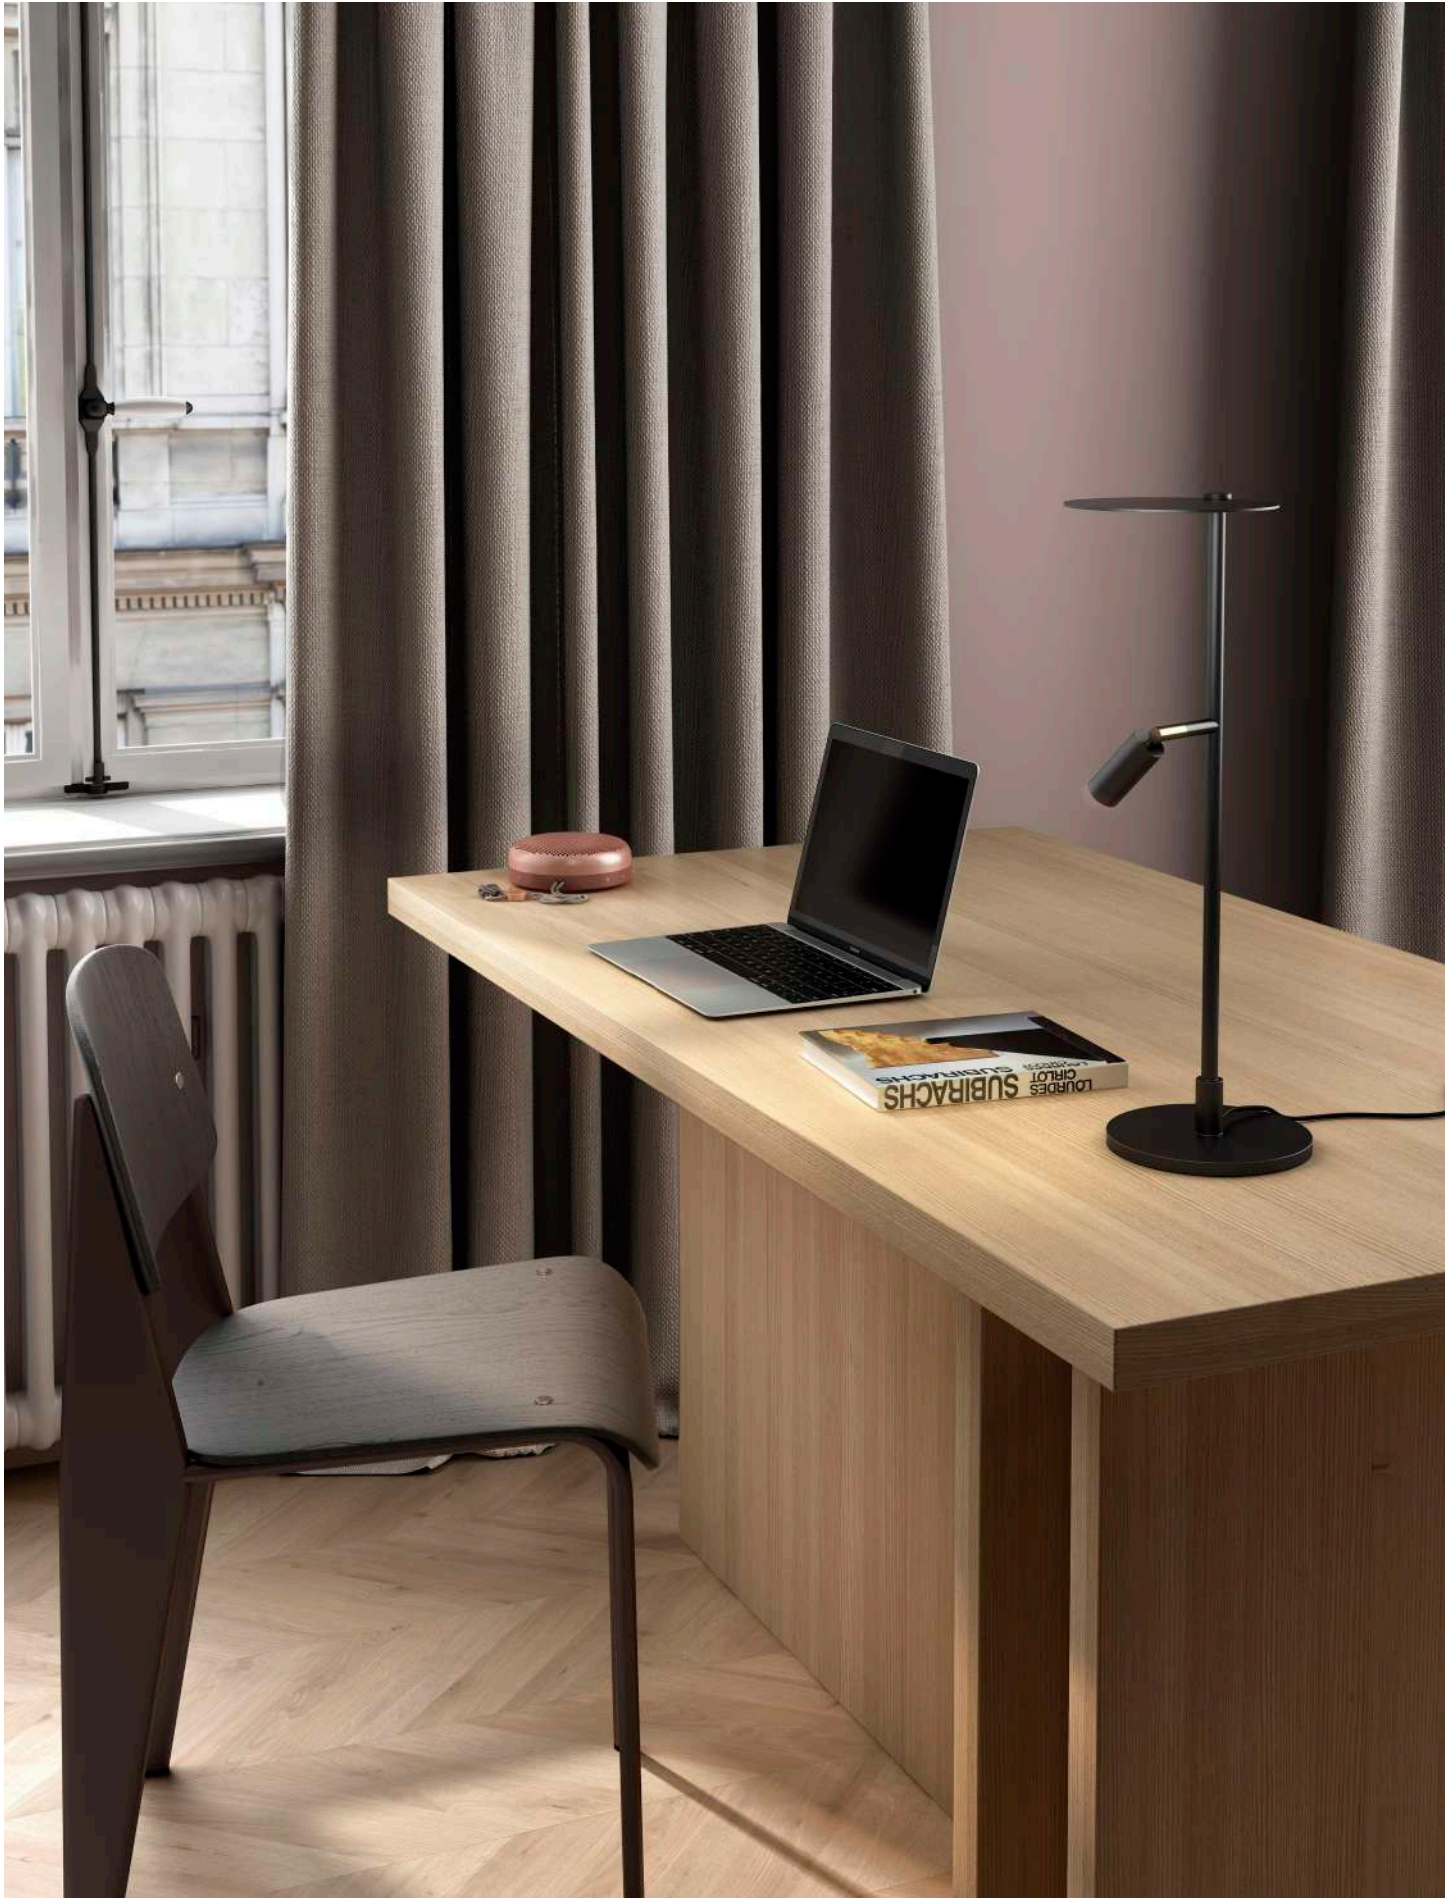

KELLY TABLE LAMP

CARPYEN
BARCELONA

Carpylum70 S.L.
C/ Pere IV 78-84 E-08005 Barcelona
T +34 93 320 99 90

Spain: comercial@carpyen.com
Export: export@carpyen.com
Special project: antony@carpyen.com