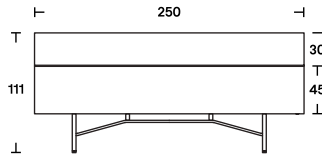

# Grand Buffet

---

Year	2014
Designer	Massimo Castagna

---

With Massimo Castagna's Grand Buffet sideboard, Acerbis reinterprets this classic Italian piece with elegance and practicality, adding LED lights and greater accessibility to the back of the compartments. Divided horizontally into two spaces, the upper compartment adopts the evolution of Acerbis' patented and unique Dual-Flap® opening system: one touch tilts the front panel to a 90 degree shelf, while part of the top lifts up for easy access.

**Dimensions**

L 190  
D 48  
H 111

L 250  
D 48  
H 111

D 48  
H 111

**Finishes**

Top and sides in matt lacquer or glossy lacquer doors; transparent glass shelves.

The backlit matt methacrylic rear panel has an LED lighting system that switches on automatically when the upper door opens.