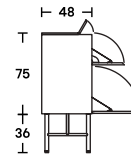

**Dimensions**

L 190  
D 48  
H 111

L 250  
D 48  
H 111

D 48  
H 111

**Finishes**

Top and sides in matt lacquer or glossy lacquer doors; transparent glass shelves.

The backlit matt methacrylic rear panel has an LED lighting system that switches on automatically when the upper door opens.