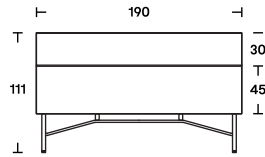

# Grand Buffet

---

Year	2014
Designer	Massimo Castagna

---

With Massimo Castagna's Grand Buffet sideboard, Acerbis reinterprets this classic Italian piece with elegance and practicality, adding LED lights and greater accessibility to the back of the compartments. Divided horizontally into two spaces, the upper compartment adopts the evolution of Acerbis' patented and unique Dual-Flap® opening system: one touch tilts the front panel to a 90 degree shelf, while part of the top lifts up for easy access.

**Dimensions**

L 190  
D 48  
H 111

L 250  
D 48  
H 111

D 48  
H 111

**Finishes**

Top and sides in matt lacquer or glossy lacquer doors; transparent glass shelves.

The backlit matt methacrylic rear panel has an LED lighting system that switches on automatically when the upper door opens.