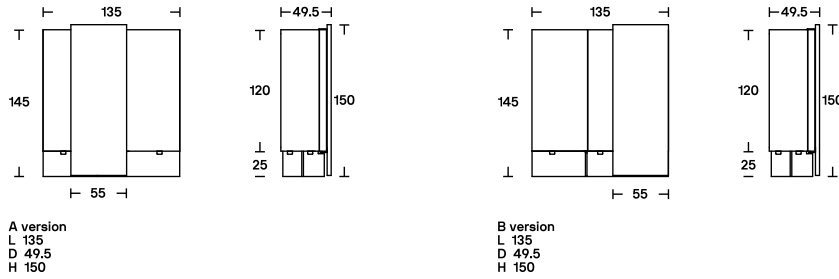

Alterego

Year	2016
Designer	Giacomo Moor

In his latest works for Acerbis, Giacomo Moor imbues the Alterego sideboard, high version, with the mirage of suspension in a marvel of design ingenuity. The full-height sliding door seems, impossibly, to support the weight, which is instead supported by the transparent methacrylate base. The contrast of wood and hand-brushed metal underlines the hand-crafted identity of the sideboards.

The two pieces share the same measurements and structure, but the asymmetrical positioning of the sliding door makes each one unique and ideal for pairing.

Dimensions

Finishes

Cabinet and hinged doors available in the following finishes: