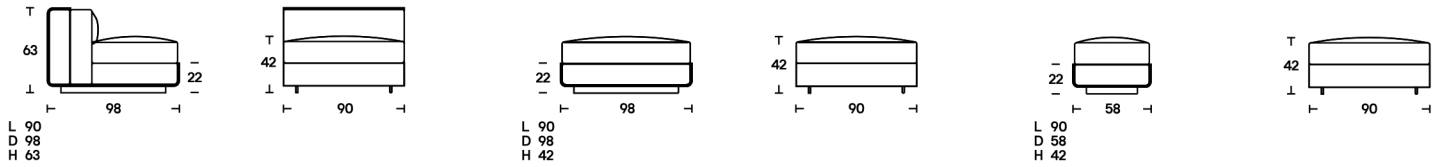

Life

Year	1975 – 2021
Designer	Roberto Mansani

In envisioning new styles of living, Roberto Mansani imagined solutions to reshape the home, and the Life sofa retains its modern edge. Maintaining its modular and flexible design, today the sofàs original lucite frame has been elongated and updated with versions in dark stained walnut and black ash for contemporary living ideals. The feather cushions, extremely comfortable and designed for informal relaxation, are made even more welcoming by the velvet upholstery or the other fabrics in the collection. The seat and pouf make it possible to create infinite configurations that can be modified according to need.

Dimensions

Finishes

The following elements are available: seat module, pouf S and pouf M.

Structure: curved, brushed open grain birch plywood veneered in black ash and dark walnut finish, with a system of hidden connection hooks.