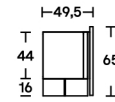

Dimensions

L 246
P 49,5
H 65

L 290
P 49,5
H 65

P 49,5
H 65

Finishes

Cabinet and hinged doors: veneer heat-treated eucalyptus, black eucalyptus, swamp oak, swamp ash or lacquered matte or glossy finish in different colors.