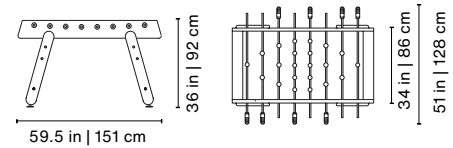

Includes

Balls set (7 units).

2 extra players (1 per team).

Product weight • Peso del producto 136.7 lb | 62 kg

63x35.4x15 in | 160x90x38 cm
202.8 lb | 92 kg

Easy assembly, for doing it yourself with no need of a professional team.
Fácil montaje sin necesidad de un equipo de profesionales.