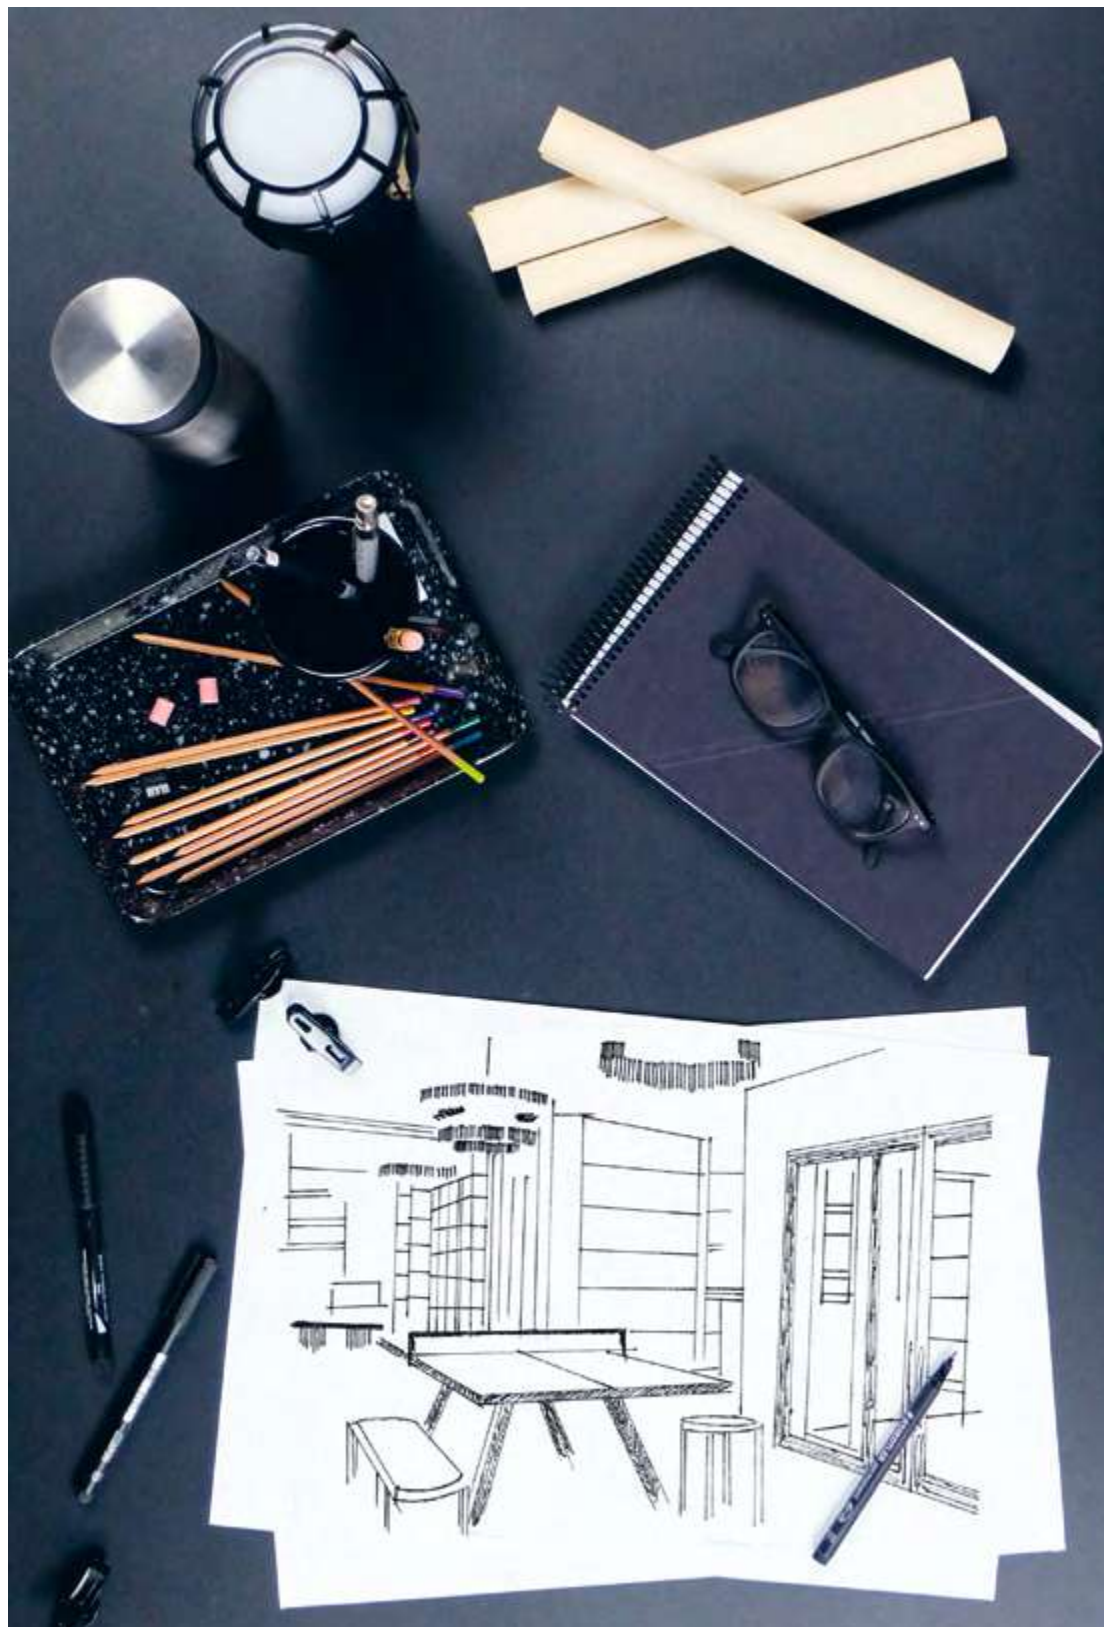

Head Office & Showroom

C. Còrsega, 365
08037, Barcelona
Spain
Phone: +34 936589503
E-mail: info@rsbarcelona.com

Factory & Warehouse

C. de la Barca, 7-9
Polígono Industrial La Flora-Fou
08640 Olesa de Montserrat
Barcelona, Spain

RS Barcelona LLC (USA)

E-mail: andrea@rsbarcelona.com
Phone: +1 424 249 9646
Los Angeles, CA

rsbarcelona.com

Scann this code and find out our intense living products.

@ in p v f