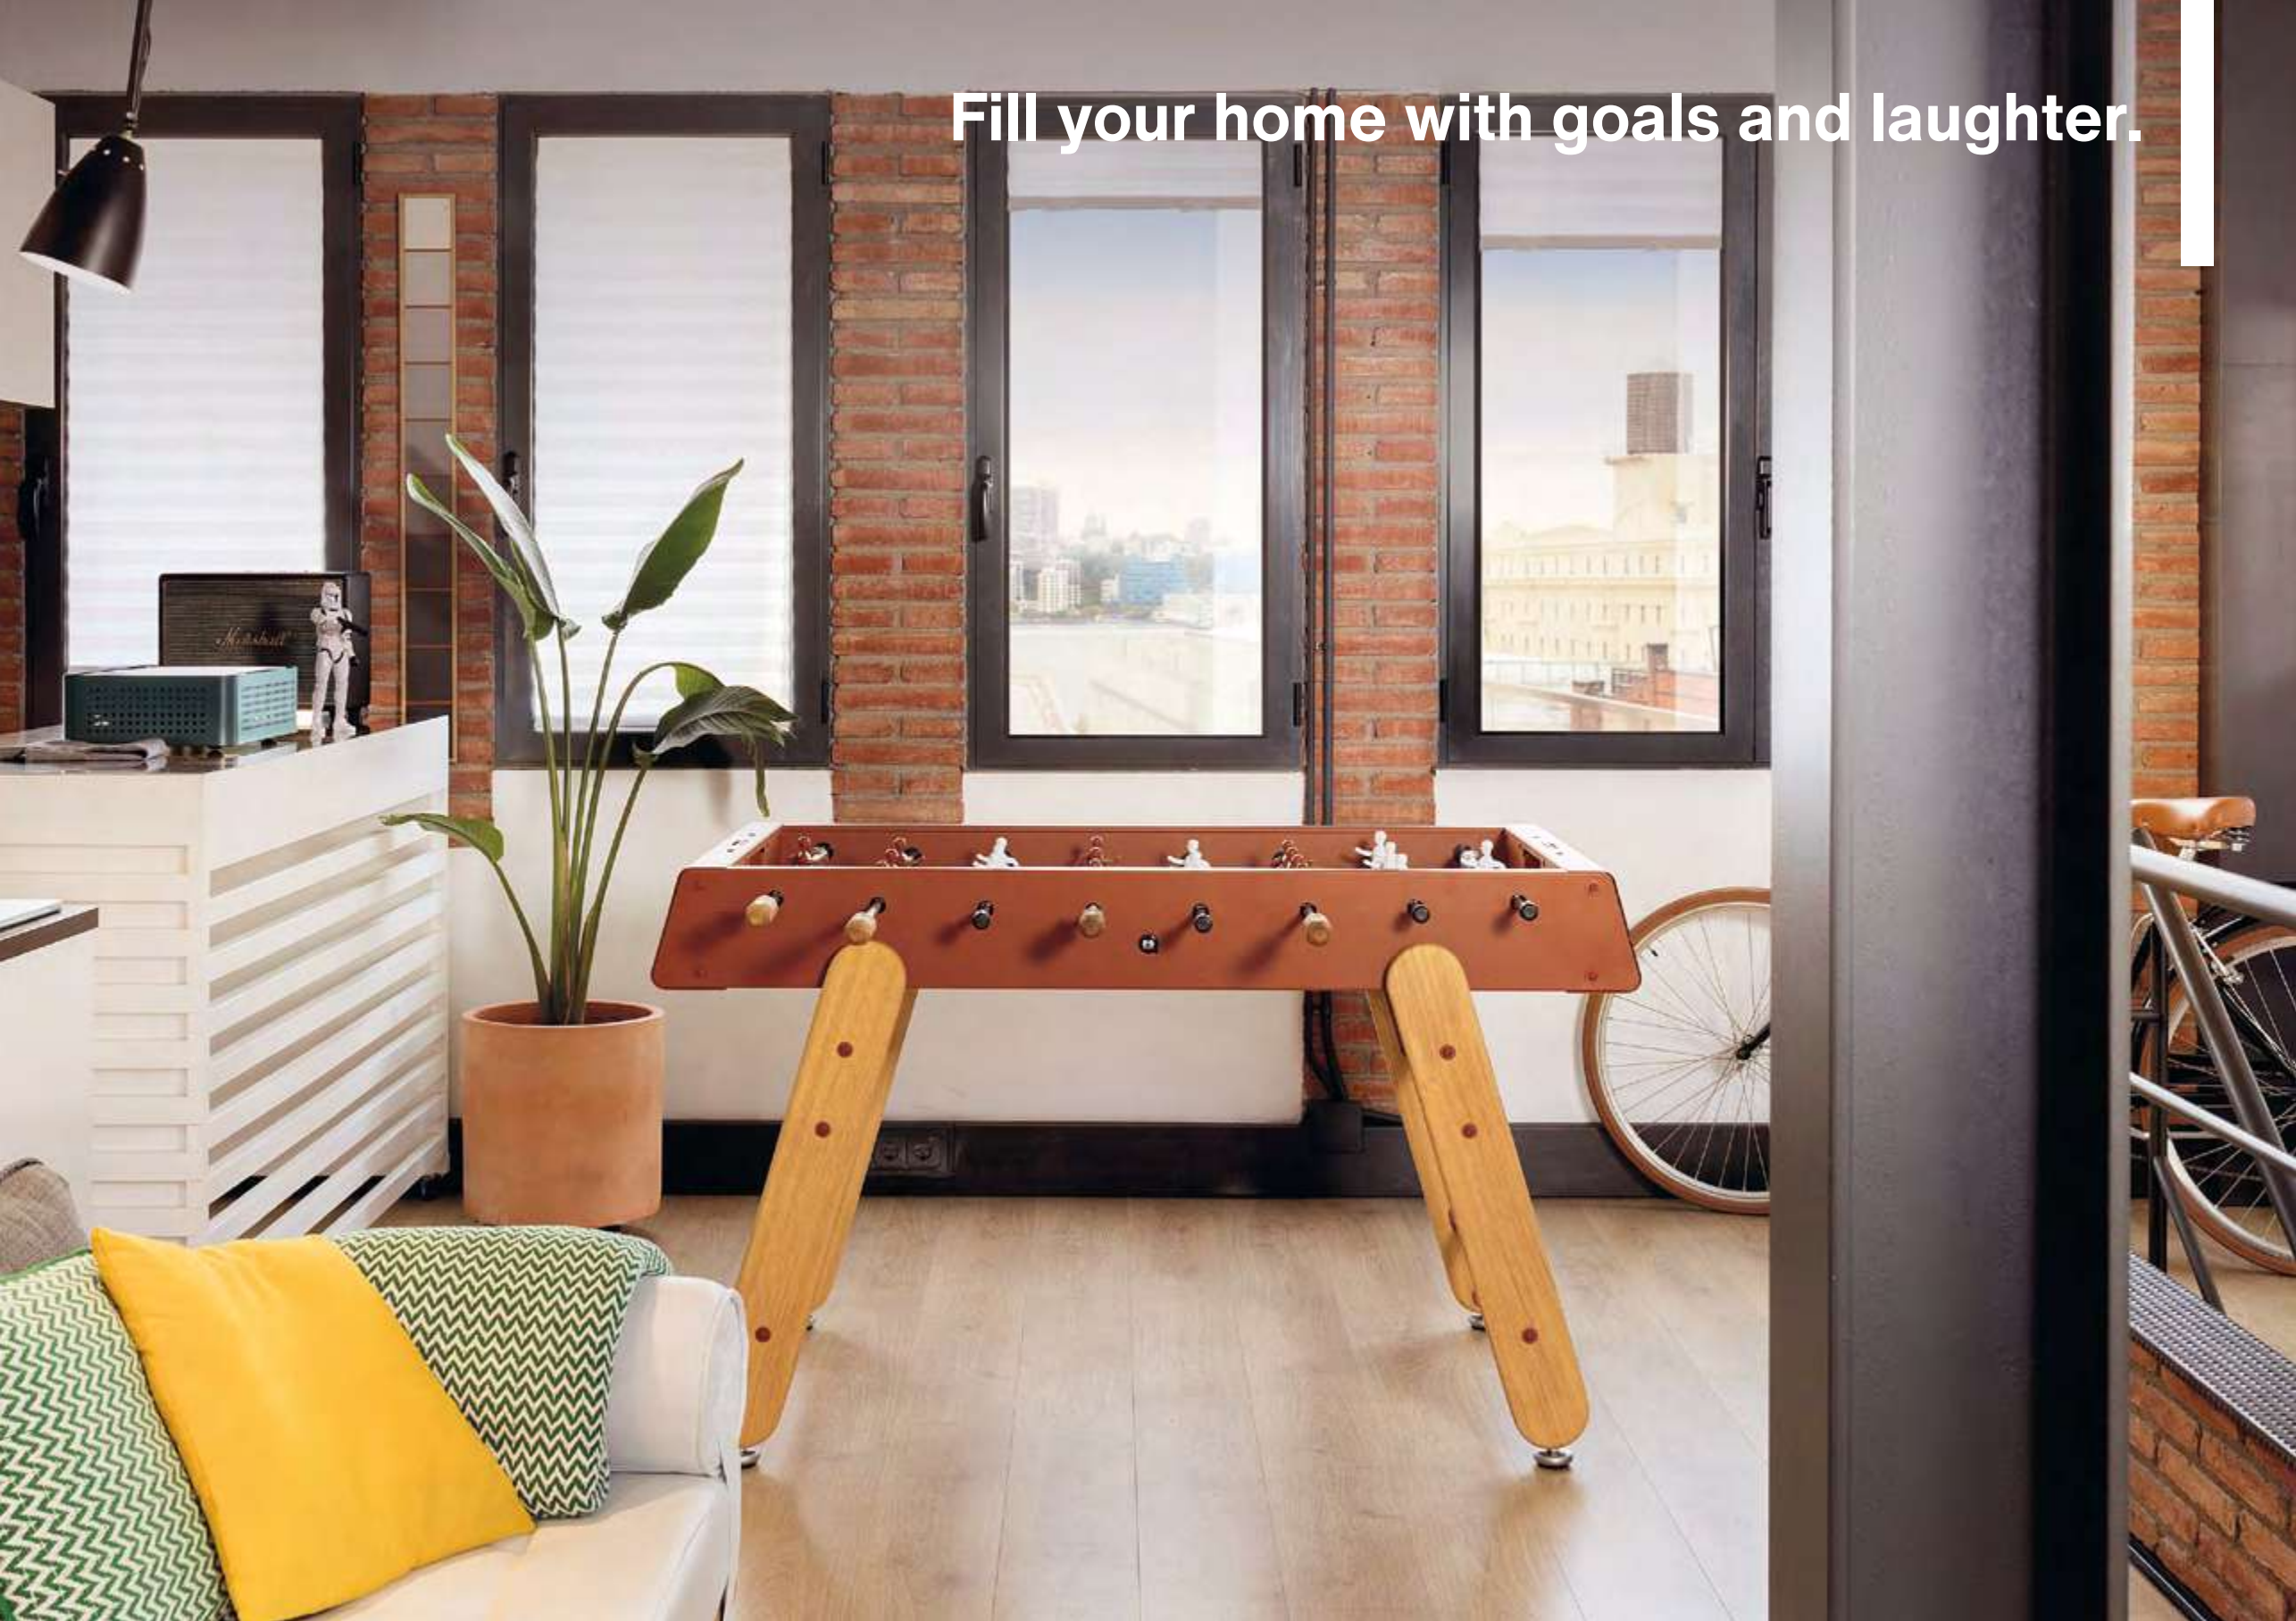

Fill your home with goals and laughter.