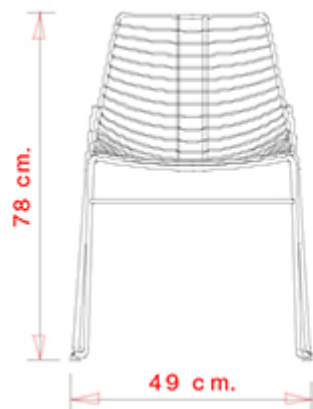

Net 096

NET COLLECTION:

Net 096, Net 097, Net 396,

Chair with steel sled frame.

Accessories: Cushion in fabric

STACKABLE

4

WEIGHT

5,3 kg

PACK

0,36 m³

PIECES PER BOX

4

FRAMES

AC STEEL

NCS s0502-b VR Traffic
white
☀