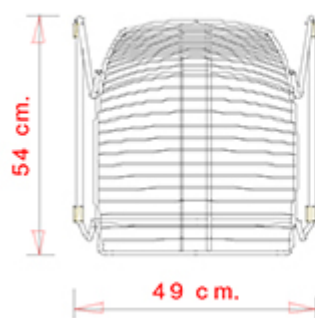

Net 096

NET COLLECTION:

Net 096, Net 097, Net 396,

Chair with steel sled frame.

Accessories: Cushion in fabric

STACKABLE

4

WEIGHT

5,3 kg

PACK

0,36 m³

PIECES PER BOX

4

FRAMES

AC STEEL

NCS s0502-b VR Traffic
white
☀