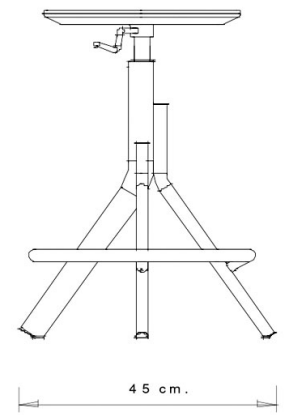

Main 1120

MAIN COLLECTION:

Main 1120, Main 1121, Main 1125, Main 1126,

Barstool with steel frame, 4 legs. Ash wood swivel seat with gas lift device.

WEIGHT

7,2 kg

PACK

0,23 m³