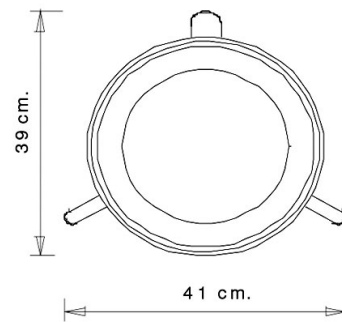

coffee & restaurants, hotels, retail,

Main 1121

MAIN COLLECTION:

Main 1120, Main 1121, Main 1125, Main 1126,

Barstool with steel frame, 3 legs. Ash wood swivel seat.

WEIGHT

4,7 kg

PACK