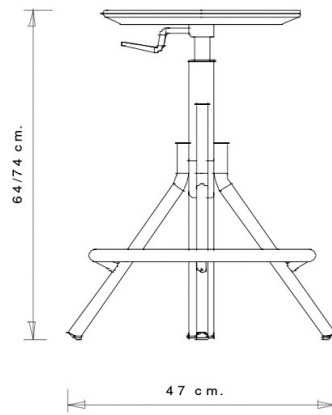

Main 1120

MAIN COLLECTION:

Main 1120, Main 1121, Main 1125, Main 1126,

Barstool with steel frame, 4 legs. Ash wood swivel seat with gas lift device.

WEIGHT

7,2 kg

PACK

0,23 m³