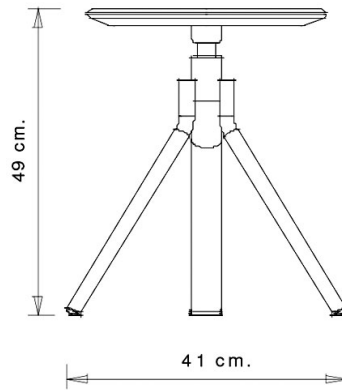

Main 1120

MAIN COLLECTION:

Main 1120, Main 1121, Main 1125, Main 1126,

Barstool with steel frame, 4 legs. Ash wood swivel seat with gas lift device.

WEIGHT

7,2 kg

PACK

0,23 m³

coffee & restaurants, hotels, retail,

Main 1121

MAIN COLLECTION:

Main 1120, Main 1121, Main 1125, Main 1126,

Barstool with steel frame, 3 legs. Ash wood swivel seat.

WEIGHT

4,7 kg

PACK

Table with 4 legs steel frame h105.

WEIGHT

6,2 Kg

PACK

0,31 m³

PIECES PER BOX

1

NOTE