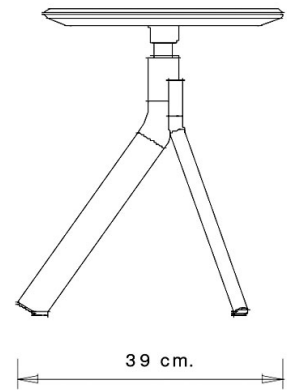

Main 1120

MAIN COLLECTION:

Main 1120, Main 1121, Main 1125, Main 1126,

Barstool with steel frame, 4 legs. Ash wood swivel seat with gas lift device.

WEIGHT

7,2 kg

PACK

0,23 m³

coffee & restaurants, hotels, retail,

Main 1121

MAIN COLLECTION:

Main 1120, Main 1121, Main 1125, Main 1126,

Barstool with steel frame, 3 legs. Ash wood swivel seat.

WEIGHT

4,7 kg

PACK