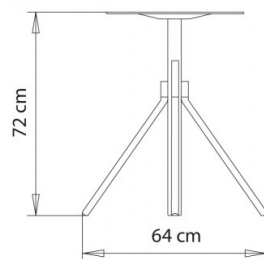

Table with 4 legs steel frame h105.

WEIGHT

6,2 Kg

PACK

0,31 m³

PIECES PER BOX

1

NOTE

Main 1126

MAIN COLLECTION:

Main 1120, Main 1121, Main 1125, Main 1126,

TABLE TOPS (CM):

Ø 60 cm / Ø 70 cm / Ø 80 cm / Ø 90 cm
 60x60 cm / 70x70 cm / 80x80 cm

Table with 4 legs steel frame h72.

WEIGHT

6,1 Kg