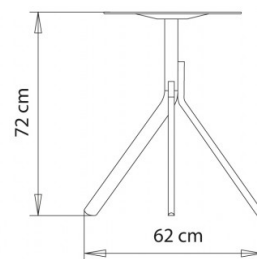

Table with 4 legs steel frame h105.

WEIGHT

6,2 Kg

PACK

0,31 m³

PIECES PER BOX

1

NOTE

Main 1126

MAIN COLLECTION:

Main 1120, Main 1121, Main 1125, Main 1126,

TABLE TOPS (CM):

Ø 60 cm / Ø 70 cm / Ø 80 cm / Ø 90 cm
 60x60 cm / 70x70 cm / 80x80 cm

Table with 4 legs steel frame h72.

WEIGHT

6,1 Kg