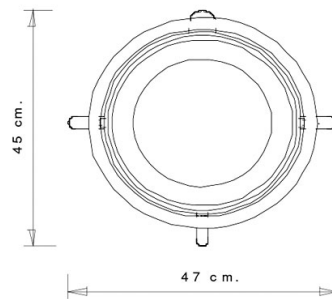

Main 1120

MAIN COLLECTION:

Main 1120, Main 1121, Main 1125, Main 1126,

Barstool with steel frame, 4 legs. Ash wood swivel seat with gas lift device.

WEIGHT

7,2 kg

PACK

0,23 m³

Main 1126

MAIN COLLECTION:

Main 1120, Main 1121, Main 1125, Main 1126,

TABLE TOPS (CM):

Ø 60 cm / Ø 70 cm / Ø 80 cm / Ø 90 cm
 60x60 cm / 70x70 cm / 80x80 cm

Table with 4 legs steel frame h72.

WEIGHT

6,1 Kg