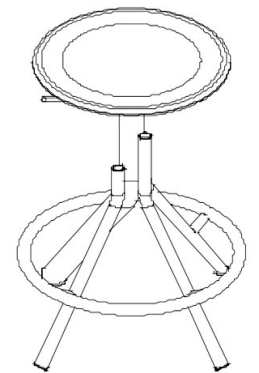

Main 1120

MAIN COLLECTION:

Main 1120, Main 1121, Main 1125, Main 1126,

Barstool with steel frame, 4 legs. Ash wood swivel seat with gas lift device.

WEIGHT

7,2 kg

PACK

0,23 m³