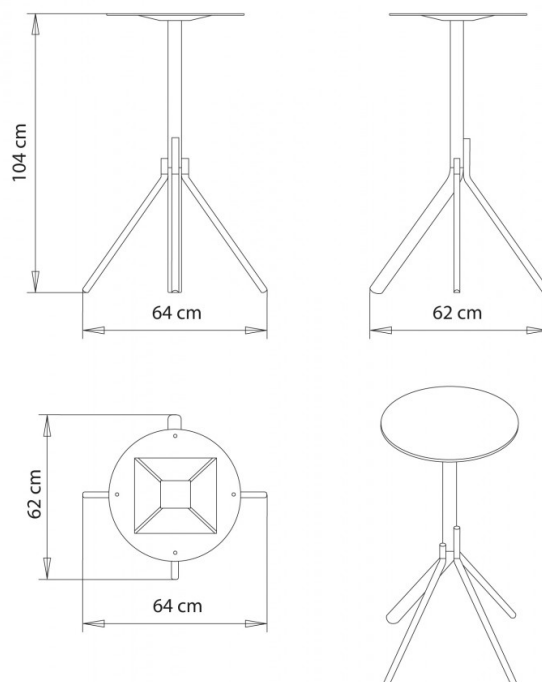

Main 1120

MAIN COLLECTION:

Main 1120, Main 1121, Main 1125, Main 1126,

Barstool with steel frame, 4 legs. Ash wood swivel seat with gas lift device.

WEIGHT

7,2 kg

PACK

0,23 m³

USES

coffee & restaurants, hotels, office and waiting areas, retail,

Main 1125

MAIN COLLECTION:

Main 1120, Main 1121, Main 1125, Main 1126,

TABLE TOPS (CM):

Ø 60 cm / Ø 70 cm

60x60 cm / 70x70 cm

Table with 4 legs steel frame h105.

WEIGHT

6,2 Kg

PACK

0,31 m³

PIECES PER BOX

1

NOTE

Main 1126

MAIN COLLECTION:

Main 1120, Main 1121, Main 1125, Main 1126,

TABLE TOPS (CM):

Ø 60 cm / Ø 70 cm / Ø 80 cm / Ø 90 cm
 60x60 cm / 70x70 cm / 80x80 cm

Table with 4 legs steel frame h72.

WEIGHT

6,1 Kg