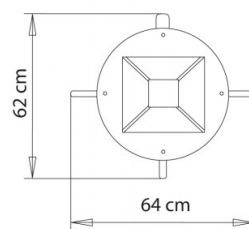

Main 1126

MAIN COLLECTION:

Main 1120, Main 1121, Main 1125, Main 1126,

TABLE TOPS (CM):

Ø 60 cm / Ø 70 cm / Ø 80 cm / Ø 90 cm
 60x60 cm / 70x70 cm / 80x80 cm

Table with 4 legs steel frame h72.

WEIGHT

6,1 Kg