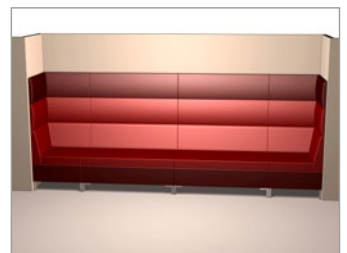

The fixing system

Adhesive Velcro stripes to be horizontally fixed onto the wall in proximity of the upper and lower edges of the upholstered panels.

The panels can be fixed onto the wall by means of Velcro vertical stripes stitched on their back.

A

B

C

D