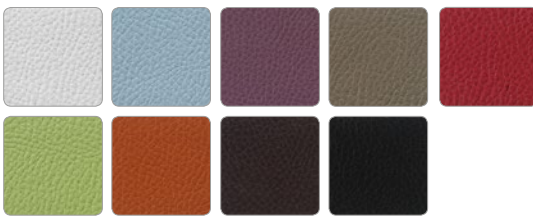

A

B

C

D

Finishes

They can be upholstered
in 3 different colour patterning.

SEATING FINISHES

TE FABRICS

FRAME

AC STEEL

TE Fabrics

A SALENTO

A NAPPA

B A511

B SKILL ✖

B INCA ✖

VR WHITE
RAL 9016

VR WHITE MARÉ
RAL 9010

VR IVORY RAL 9001

VR TURTLE DOVE
PANTONE 402C

ALUMINIUM
GREY RAL 9006

VR GREY RAL 7042

VR PEWTER
RAL 7042

VR ANTHRACITE
RAL 7016

VR BLACK RAL 9005

VR ORANGE RAL 2003

VR RED RAL 3000

VR RED MARÉ
RAL 3003

VR BROWN
RAL 8017

VR GREEN 367 C

VR ENGLISH GREEN
RAL 6005

CR CHROME