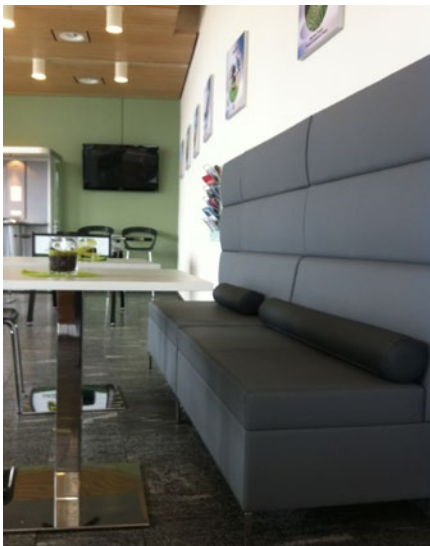

Abaco

design Metalmobil Concept

Freedom of composition

Abaco is an upholstered multiple seating system: poufs, sofas, corner units and wall panels are the units of a product at the service of design and creativity. Its linear and round modularity and its padded panels are a flexible and combinational system and its diverse available sizes allow to set up and decorate any type of environment.

The possibility to combine 3 colours for the upholstery of the base, of the seat and of the backrest as well as that of the wall panels creates elegant chromatic effects that allow the harmonization between the project and its setting.

Technical features

Customized upholstery possibility; seat backseat and base can be upholstered in different colour patterns.

Wall fixing system granting Abaco complete re-arrangement at each occasion.

Attention to details: chromed or epoxy-coated feet (16 colour options available from catalogue) keep Abaco well off the ground allowing complete ease of clean.

Seat and backseat in foam.

Thanks to its dimensions and customizing qualities (with or without wall panel and modular elements) Abaco is the ideal tool for both dining and waiting areas.

Technical features