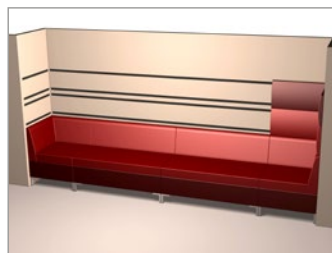

The fixing system

Adhesive Velcro stripes to be horizontally fixed onto the wall in proximity of the upper and lower edges of the upholstered panels.

The panels can be fixed onto the wall by means of Velcro vertical stripes stitched on their back.

A

B

C

D