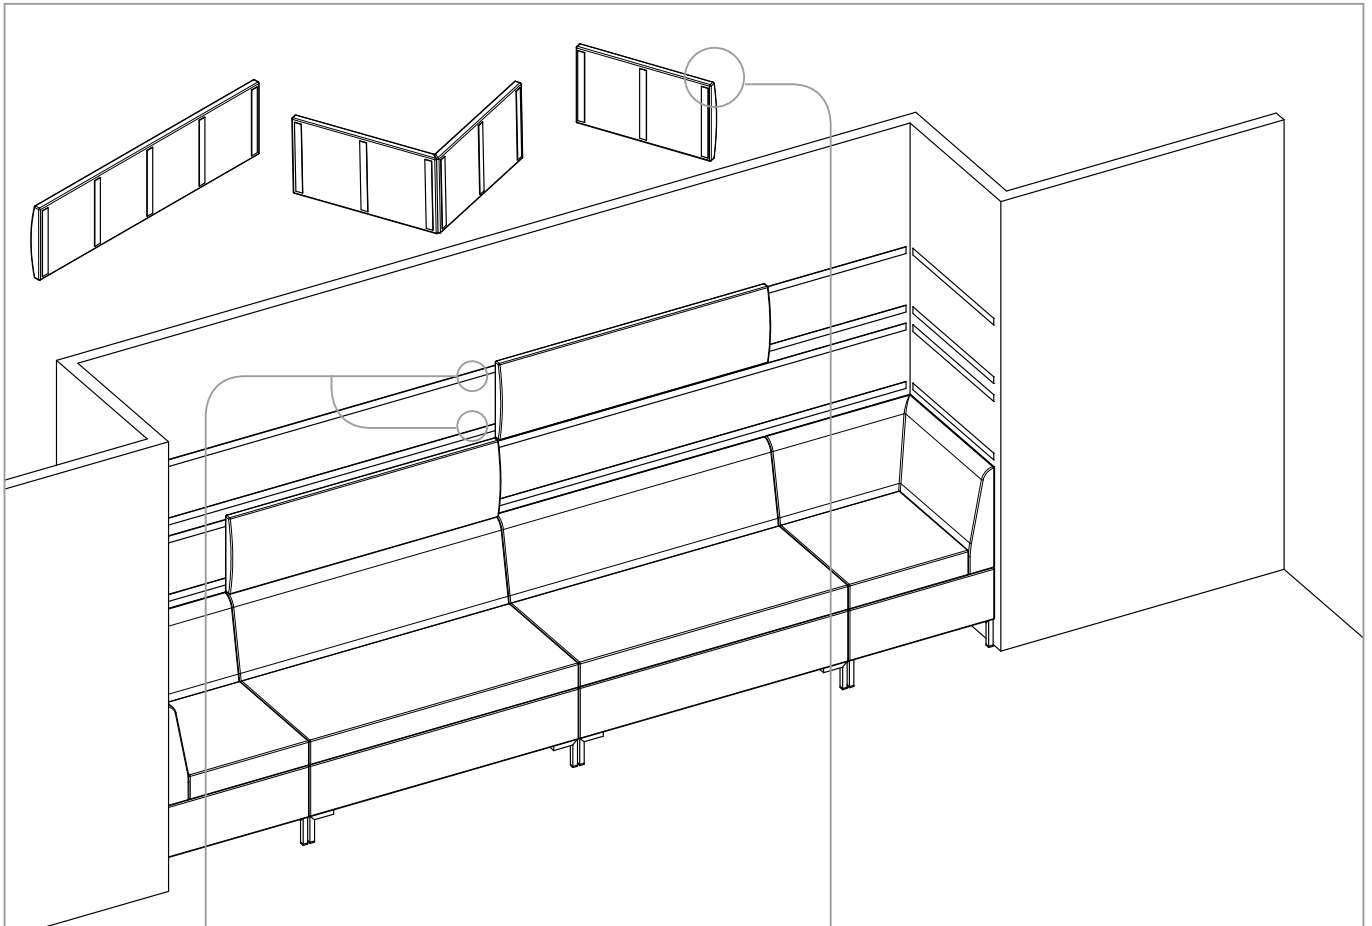

The possibility to combine 3 colours for the upholstery of the base, of the seat and of the backrest as well as that of the wall panels creates elegant chromatic effects that allow the harmonization between the project and its setting.

Technical features

Customized upholstery possibility; seat backseat and base can be upholstered in different colour patterns.

Wall fixing system granting Abaco complete re-arrangement at each occasion.

Attention to details: chromed or epoxy-coated feet (16 colour options available from catalogue) keep Abaco well off the ground allowing complete ease of clean.

Seat and backseat in foam.

Thanks to its dimensions and customizing qualities (with or without wall panel and modular elements) Abaco is the ideal tool for both dining and waiting areas.

Technical features

The fixing system

Adhesive Velcro stripes to be horizontally fixed onto the wall in proximity of the upper and lower edges of the upholstered panels.

The panels can be fixed onto the wall by means of Velcro vertical stripes stitched on their back.