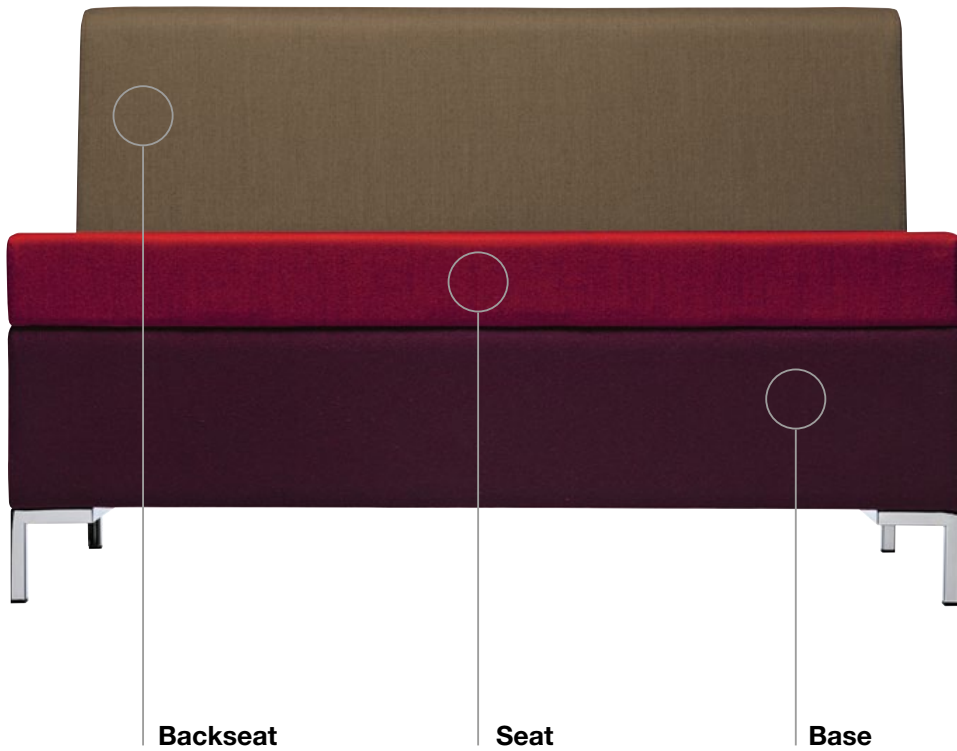

The possibility to combine 3 colours for the upholstery of the base, of the seat and of the backrest as well as that of the wall panels creates elegant chromatic effects that allow the harmonization between the project and its setting.

Seat and backseat in foam.

Thanks to its dimensions and customizing qualities (with or without wall panel and modular elements) Abaco is the ideal tool for both dining and waiting areas.

Technical features

The fixing system

Adhesive Velcro stripes to be horizontally fixed onto the wall in proximity of the upper and lower edges of the upholstered panels.

The panels can be fixed onto the wall by means of Velcro vertical stripes stitched on their back.

A

B

C

D

Finishes

They can be upholstered
in 3 different colour patterning.

SEATING FINISHES

TE FABRICS