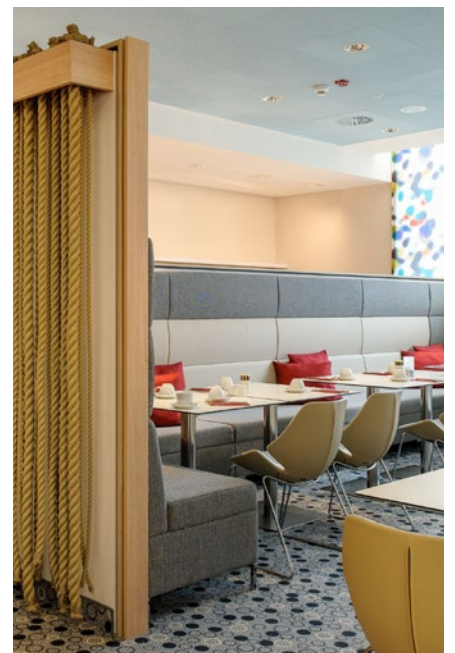

Abaco

design Metalmobil Concept

Freedom of composition

Abaco is an upholstered multiple seating system: poufs, sofas, corner units and wall panels are the units of a product at the service of design and creativity. Its linear and round modularity and its padded panels are a flexible and combinational system and its diverse available sizes allow to set up and decorate any type of environment.

The possibility to combine 3 colours for the upholstery of the base, of the seat and of the backrest as well as that of the wall panels creates elegant chromatic effects that allow the harmonization between the project and its setting.

Technical features

Customized upholstery possibility; seat backseat and base can be upholstered in different colour patterns.

Wall fixing system granting Abaco complete re-arrangement at each occasion.

Attention to details: chromed or epoxy-coated feet (16 colour options available from catalogue) keep Abaco well off the ground allowing complete ease of clean.

Seat and backseat in foam.

Thanks to its dimensions and customizing qualities (with or without wall panel and modular elements) Abaco is the ideal tool for both dining and waiting areas.

Technical features