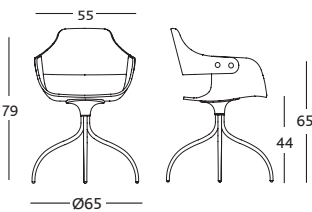

SHOWTIME SWIVEL BASE / PIE GIRATORIO

Lacquered or Natural ash
Laca o fiesno natural

Walnut / Ash stained (oak or black)
Nogal / Fresno teñido (roble o negro)