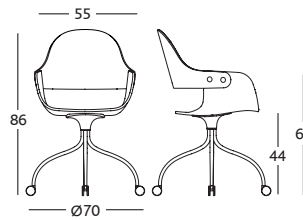

SHOWTIME NUDE WHEELS / RUEDAS

Natural ash
Fresno natural

Walnut / Ash stained black
Nogal / Fresno teñido negro

* Upholstered seat height will be 45cm and arm height in case of additional arms will be 67cm