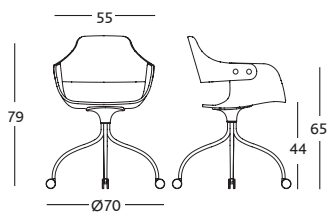

SHOWTIME WHEELS / RUEDAS

Lacquered or Natural ash
Laca o fiesno natural

Walnut / Ash stained (oak or black)
Nogal / Fresno teñido (roble o negro)