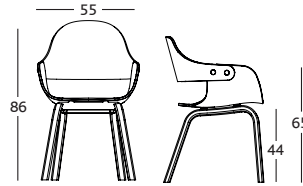

SHOWTIME NUDE WOODEN LEGS / PATAS MADERA

Natural ash
Fresno natural

Walnut / Ash stained black
Nogal / Fresno teñido negro