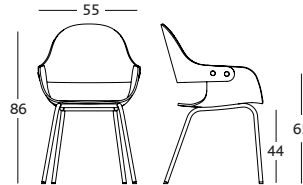

SHOWTIME NUDE METAL LEGS / PATAS METAL

Natural ash
Fresno natural

Walnut / Ash stained black
Nogal / Fresno teñido negro