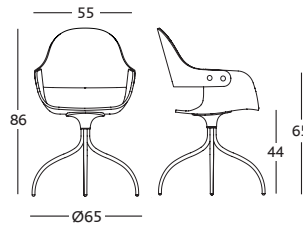

SHOWTIME NUDE SWIVEL BASE / PIE GIRATORIO

Natural ash
Fresno natural

Walnut / Ash stained black
Nogal / Fresno teñido negro