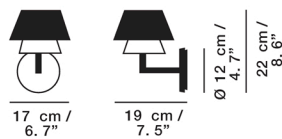

Bombilla incluida

Bulb included

Halógena R7S 118 mm
1x300 W máx.

Halogen R7S 118 mm
1x300 W max.

1191900

Pantalla doble (mini)

Double shade (mini)

1191000