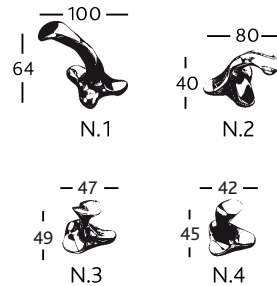

TECHNICAL SPECIFICATION

Gaudi Door Knobs

ANTONI GAUDI
2002

COMPONENTS, MATERIALS and FINISHES:

This collection consists of nine pieces including a variety of knobs, 'butterfly' knobs, door handles and peep-hole. The knobs include: Milá N°1, Batlló N°2, Milá N°3, and Milá N°4. The Batlló butterfly selection includes the Batlló butterfly, Batlló butterfly Expo, or the Batlló butterfly door knob. The Calvet door handle and peep-hole are available in singular format for exposition purposes, and are also available as a set of two. All items are made of solid cast brass.

DIMENSIONS and WEIGHTS:

Knobs

- Milá N° 1 = 47x64x100 mm / 0.1Kg
- Batlló N° 2 = 39x53x80 mm / 0.1Kg
- Milá N°3 = 49x47 mm / 0.1Kg
- Milá N°4 = 45x42 mm / 0.1Kg

Butterfly

Batlló, Batlló/Expo, or the Batlló butterfly = 30x50 mm / 0.05Kg

Door Handle

- Set of 2 = 105x148.5 mm / 0.4Kg
- 1 Unit/Expo = 105x60 mm / 0.2Kg

Calvet Peep-hole: 170x170 mm / 2.2Kg

Calvet door handle: 110x230 mm / 1.7Kg

FINISH:

Polished.

PACKAGING:

The knobs, butterfly knobs and doors handles are adequately protected and provided in a cardboard box. The Calvet peep-hole and door handle are individually bubble wrapped, and packed within a mold of polystyrene and a cardboard box.

KNOBBS

BUTTERFLY KNOBS

DOOR HANDLES

CALVET PEEP-HOLE

CALVET DOOR HANDLE

MEASUREMENTS IN MM

BD Barcelona Design

Ramon Turró, 126 / 08005 Barcelona
Tel +34 93 458 69 09 / Fax +34 93 207 36 97
bd@bdbarcelona.com / www.bdbarcelona.com

Technical Department

Carretera Capellades / km 22,750
Narcís Monturiol, 7 / Pol. Ind Sesrovires
Sant Esteve de Sesrovires / 08635 Barcelona
Tel +34 93 771 30 51 / Fax +34 93 771 32 32