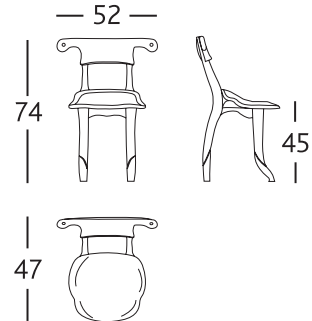

PACKAGING:

Each chair is adequately protected with layers of foam wrap and provided in a cardboard box.

MEASUREMENTS IN CM

UPDATED: 08/10/13
FT-26-IN

BD Barcelona Design

Ramon Turró, 126 / 08005 Barcelona
Tel +34 93 458 69 09 / Fax +34 93 207 36 97
bd@bdbarcelona.com / www.bdbarcelona.com

Technical Department

Carretera Capellades / km 22,750
Narcís Monturiol, 7 / Pol. Ind Sesrovires
Sant Esteve de Sesrovires / 08635 Barcelona
Tel +34 93 771 30 51 / Fax +34 93 771 32 32