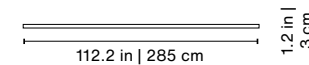

285

Product weight • Peso del producto 5.8 lb | 2,6 kg