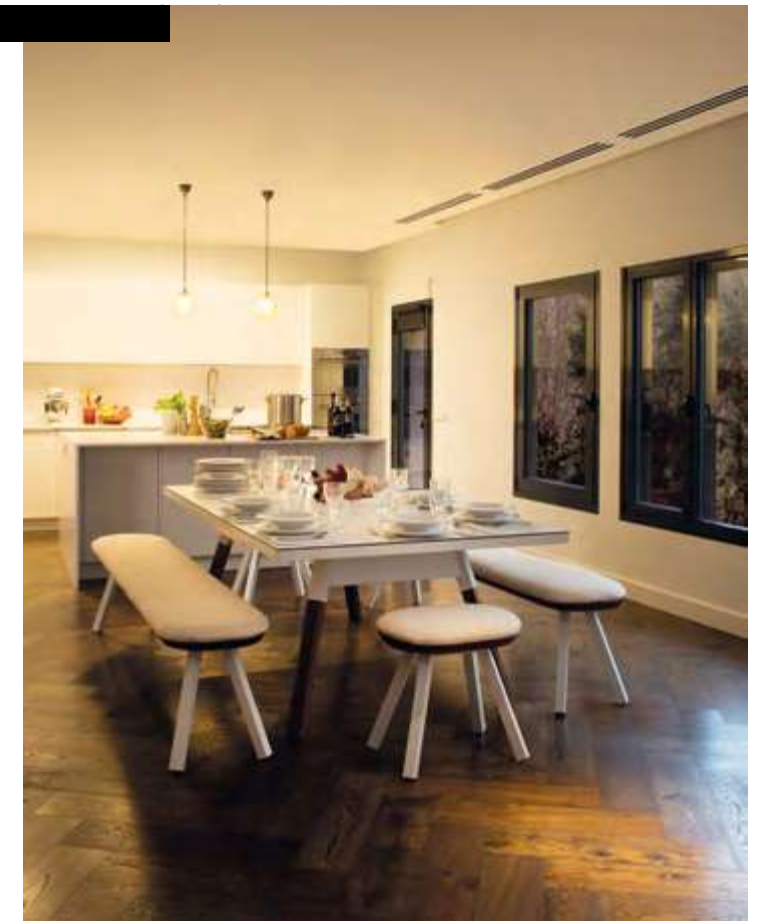

21:05: Dinner with friends with the whole evening ahead of you.
21:05: Cena con amigos con la noche por delante.

14:20: 21-point family tournament while lunch is in the oven.
14:20: Torneo familiar a 21 puntos mientras la comida coge su punto de sabor.