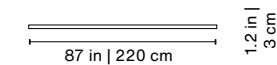

220

Product weight • Peso del producto 4.4 lb | 2 kg