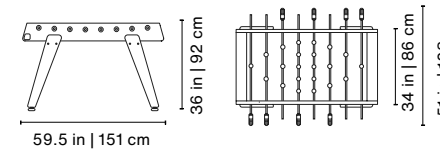

Includes

Balls set (7 units).
2 extra players (1 per team).

Product weight • Peso del producto 172 lb | 78 kg

63x53x22 in | 160x134,6x55,9 cm
242.5 lb | 110 kg

Materiales

Estructura: Acero inoxidable y pintura poliéster con acabado micro texturado.
Campo: HPL (negro).
Patatas: Madera de iroko certificada FSC/PEFC teñida de oscuro.
Jugadores: Aluminio fundido cromado en oro y plata.
Mangos: Madera de iroko certificada FSC/PEFC teñida de oscuro.
Piezas cromadas en baño de oro: Los cuentagoles, cojinetes, tornillos y algunas pequeñas piezas.

Incluye

Set de bolas (7 unidades).
2 jugadores extra (1 por equipo).