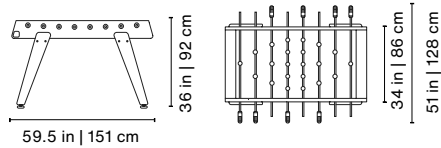

### Includes

Balls set (7 units).  
2 extra players (1 per team).

Product weight • Peso del producto 172 lb | 78 kg

63x53x22 in | 160x134,6x55,9 cm  
242.5 lb | 110 kg

rs-barcelona