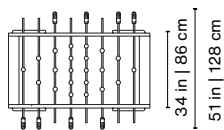

Product weight • Peso del producto 295.4 lb | 134 kg

80.3x59x33.3 in | 204x152x77 cm
530.2 lb | 240,5 kg