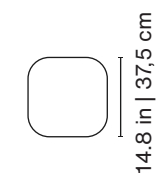

Steel: 37.4x37.4x18.5 in | 95x95x47 cm
Marble: 39.8x8.9x21.5 in | 101x101x55,5 cm

Weight

Steel: 81.6 lb | 37 kg
Marble: 163.1 lb | 74 kg

Product weight

Steel: 30.9 | 14 kg
Marble: 48.5 lb | 22 kg

Packaging

Dimensions

Steel: 27.1x27.1x27.1 in | 55x55x55 cm
Marble: 26x24x22 in | 66x61x56 cm

Weight

Steel: 33.1 lb | 15 kg
Marble: 61.7 lb | 28 kg

Plec Desk Table

rs-barcelona

Product weight

Steel: 90.4 lb | 41 kg
Marble: 134.5 lb | 61 kg

Packaging

Dimensions

Steel: 47.2x26x36.6 in | 120x66x93 cm
Marble: 49.2x27.5x38 in | 125x70x96,5 cm

Weight

Steel: 33.1 lb | 15 kg
Marble: 61.7 lb | 28 kg

Plec Pedestal

Product weight

Steel: 29.8 | 13,5 kg
Marble: 46.3 lb | 21 kg

Packaging

Dimensions

Steel: 16.5x16.5x33.9 in | 42x42x86 cm
Marble: 26x24x39.4 in | 66x61x100 cm

Weight

Steel: 33.1 lb | 15 kg
Marble: 61.7 lb | 28 kg

- Private residence | Australia -

- Laurel Restaurant | Chicago - (USA) -