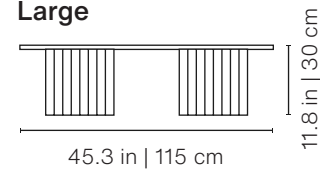

Large

Medium

Small

Product weight

Steel: 52.5 lb | 23,8 kg

Marble: 92.6 lb | 42 kg

Packaging

Dimensions

49.2x27.6x19.7 in | 125x70x50 cm

Weight

Steel: 55.1 lb | 25 kg

Marble: 152.1 lb | 69 kg

Product weight

Steel: 45.2 lb | 20,5 kg

Marble: 75 lb | 34 kg

Packaging

Dimensions

31.5x31.5x22.4 in | 80x80x57 cm

Weight

Steel: 50.7 lb | 23 kg

Marble: 120.2 lb | 54,5 kg

Product weight

Steel: 18.3 lb | 8,3 kg

Marble: 25.6 lb | 11,6 kg

Packaging

Dimensions

Steel: 16.5x16.5x33.9 in | 42x42x86 cm
Marble: 26x24x39.4 in | 66x61x100 cm

Weight

Steel: 33.1 lb | 15 kg
Marble: 61.7 lb | 28 kg

- Private residence | Australia -

- Laurel Restaurant | Chicago - (USA) -