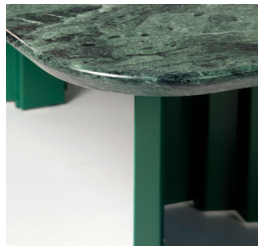

Plec table collection

by Antoni Pallejà Office

Indoor | Outdoor

Plec Rectangular Coffee Table

rs-barcelona