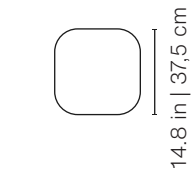

Large

Medium

Small

Product weight

Steel: 52.5 lb | 23,8 kg

Marble: 92.6 lb | 42 kg

Packaging

Dimensions

49.2x27.6x19.7 in | 125x70x50 cm

Weight

Steel: 55.1 lb | 25 kg

Marble: 152.1 lb | 69 kg

Product weight

Steel: 45.2 lb | 20,5 kg

Marble: 75 lb | 34 kg

Packaging

Dimensions

31.5x31.5x22.4 in | 80x80x57 cm

Weight

Steel: 50.7 lb | 23 kg

Marble: 120.2 lb | 54,5 kg

Product weight

Steel: 18.3 lb | 8,3 kg

Marble: 25.6 lb | 11,6 kg

Packaging

Dimensions

17.7x17.7x20.1 in | 45x45x51 cm

Weight

Steel: 22 lb | 10 kg

Marble: 35.3 lb | 16 kg

Finishes

Steel: