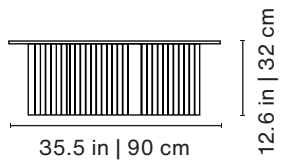

Plec Round Coffee Table

Large

Small

Product weight

Steel: 63.9 | 29 kg
Marble: 114.6 lb | 52 kg

Packaging

Dimensions

Steel: 37.4x37.4x18.5 in | 95x95x47 cm
Marble: 39.8x8.9x21.5 in | 101x101x55,5 cm

Weight

Steel: 81.6 lb | 37 kg
Marble: 163.1 lb | 74 kg

Product weight

Steel: 30.9 | 14 kg
Marble: 48.5 lb | 22 kg

Packaging

Dimensions

Steel: 27.1x27.1x27.1 in | 55x55x55 cm
Marble: 26x24x22 in | 66x61x56 cm

Weight

Steel: 33.1 lb | 15 kg
Marble: 61.7 lb | 28 kg

Plec Desk Table

rs-barcelona

Product weight

Steel: 90.4 lb | 41 kg
Marble: 134.5 lb | 61 kg

Packaging

Dimensions

Steel: 47.2x26x36.6 in | 120x66x93 cm
Marble: 49.2x27.5x38 in | 125x70x96,5 cm

Weight

Steel: 33.1 lb | 15 kg
Marble: 61.7 lb | 28 kg

Plec Pedestal

Product weight

Steel: 29.8 | 13,5 kg
Marble: 46.3 lb | 21 kg

Packaging

Dimensions

Steel: 16.5x16.5x33.9 in | 42x42x86 cm
Marble: 26x24x39.4 in | 66x61x100 cm

Weight

Steel: 33.1 lb | 15 kg
Marble: 61.7 lb | 28 kg