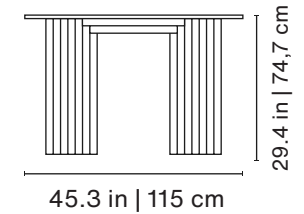

Dimensions

31.5x31.5x22.4 in | 80x80x57 cm

Weight

Steel: 50.7 lb | 23 kg

Marble: 120.2 lb | 54,5 kg

Product weight

Steel: 18.3 lb | 8,3 kg

Marble: 25.6 lb | 11,6 kg

Steel: 37.4x37.4x18.5 in | 95x95x47 cm
Marble: 39.8x8.9x21.5 in | 101x101x55,5 cm

Weight

Steel: 81.6 lb | 37 kg
Marble: 163.1 lb | 74 kg

Product weight

Steel: 30.9 | 14 kg
Marble: 48.5 lb | 22 kg

Packaging

Dimensions

Steel: 27.1x27.1x27.1 in | 55x55x55 cm
Marble: 26x24x22 in | 66x61x56 cm

Weight

Steel: 33.1 lb | 15 kg
Marble: 61.7 lb | 28 kg

Plec Desk Table

rs-barcelona

Product weight

Steel: 90.4 lb | 41 kg
Marble: 134.5 lb | 61 kg

Packaging

Dimensions

Steel: 47.2x26x36.6 in | 120x66x93 cm
Marble: 49.2x27.5x38 in | 125x70x96,5 cm

Weight

Steel: 33.1 lb | 15 kg
Marble: 61.7 lb | 28 kg

Plec Pedestal

Product weight

Steel: 29.8 | 13,5 kg
Marble: 46.3 lb | 21 kg