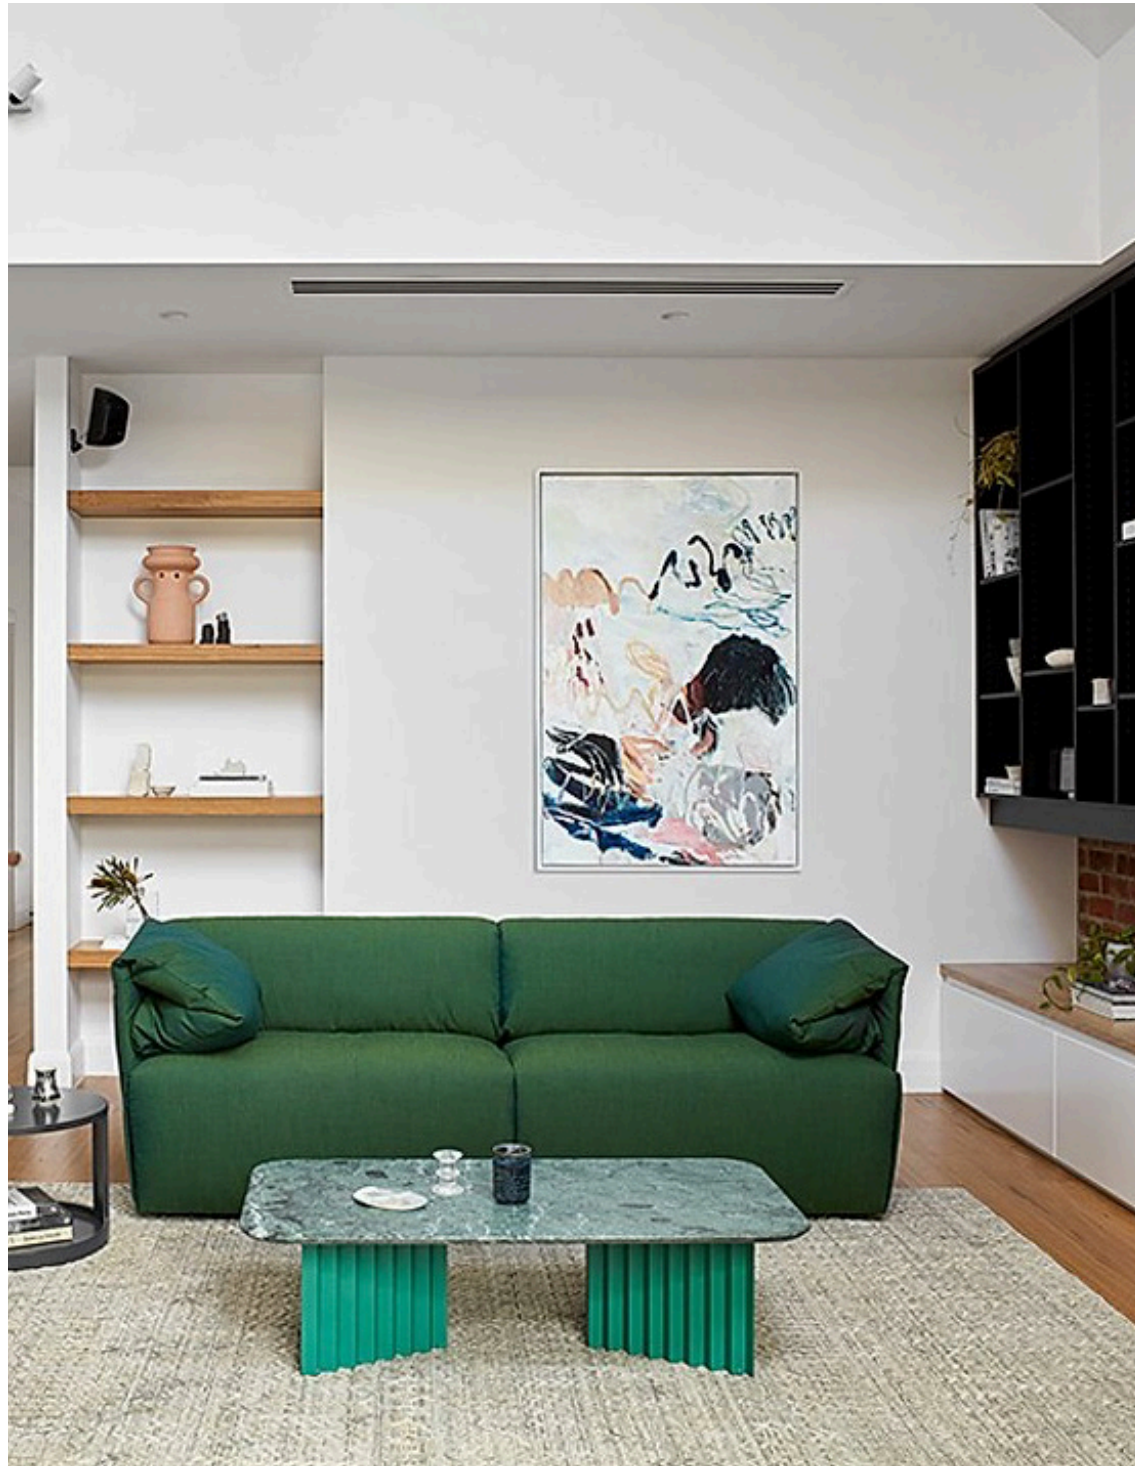

- Private residence | Australia -