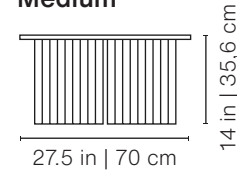

Large

Medium

Small

Product weight

Steel: 52.5 lb | 23,8 kg

Marble: 92.6 lb | 42 kg

Packaging

Dimensions

49.2x27.6x19.7 in | 125x70x50 cm

Weight

Steel: 55.1 lb | 25 kg

Marble: 152.1 lb | 69 kg

Product weight

Steel: 45.2 lb | 20,5 kg

Marble: 75 lb | 34 kg

Packaging

Dimensions

31.5x31.5x22.4 in | 80x80x57 cm

Weight

Steel: 50.7 lb | 23 kg

Marble: 120.2 lb | 54,5 kg

Product weight

Steel: 18.3 lb | 8,3 kg

Marble: 25.6 lb | 11,6 kg

Packaging

Dimensions

17.7x17.7x20.1 in | 45x45x51 cm

Weight

Steel: 22 lb | 10 kg

Marble: 35.3 lb | 16 kg

Finishes

Steel: