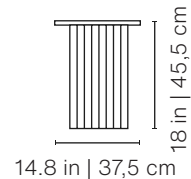

Large

Medium

Small

Product weight

Steel: 52.5 lb | 23,8 kg

Marble: 92.6 lb | 42 kg

Packaging

Dimensions

49.2x27.6x19.7 in | 125x70x50 cm

Weight

Steel: 55.1 lb | 25 kg

Marble: 152.1 lb | 69 kg

Product weight

Steel: 45.2 lb | 20,5 kg

Marble: 75 lb | 34 kg

Packaging

Dimensions

31.5x31.5x22.4 in | 80x80x57 cm

Weight

Steel: 50.7 lb | 23 kg

Marble: 120.2 lb | 54,5 kg

Product weight

Steel: 18.3 lb | 8,3 kg

Marble: 25.6 lb | 11,6 kg

Packaging

Dimensions

17.7x17.7x20.1 in | 45x45x51 cm

Weight

Steel: 22 lb | 10 kg

Marble: 35.3 lb | 16 kg

Finishes

Steel: