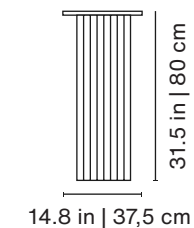

Steel: 37.4x37.4x18.5 in | 95x95x47 cm
Marble: 39.8x8.9x21.5 in | 101x101x55,5 cm

Weight

Steel: 81.6 lb | 37 kg
Marble: 163.1 lb | 74 kg

Product weight

Steel: 30.9 | 14 kg
Marble: 48.5 lb | 22 kg

Packaging

Dimensions

Steel: 27.1x27.1x27.1 in | 55x55x55 cm
Marble: 26x24x22 in | 66x61x56 cm

Weight

Steel: 33.1 lb | 15 kg
Marble: 61.7 lb | 28 kg

Plec Desk Table

rs-barcelona

Product weight

Steel: 90.4 lb | 41 kg
Marble: 134.5 lb | 61 kg

Packaging

Dimensions

Steel: 47.2x26x36.6 in | 120x66x93 cm
Marble: 49.2x27.5x38 in | 125x70x96,5 cm

Weight

Steel: 33.1 lb | 15 kg
Marble: 61.7 lb | 28 kg

Plec Pedestal

Product weight

Steel: 29.8 | 13,5 kg
Marble: 46.3 lb | 21 kg

Packaging

Dimensions

Steel: 16.5x16.5x33.9 in | 42x42x86 cm
Marble: 26x24x39.4 in | 66x61x100 cm

Weight

Steel: 33.1 lb | 15 kg
Marble: 61.7 lb | 28 kg

- Private residence | Australia -

- Laurel Restaurant | Chicago - (USA) -