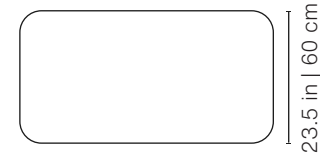

Large

Medium

Small

Product weight

Steel: 52.5 lb | 23,8 kg

Marble: 92.6 lb | 42 kg

Packaging

Dimensions

49.2x27.6x19.7 in | 125x70x50 cm

Weight

Steel: 55.1 lb | 25 kg

Marble: 152.1 lb | 69 kg

Product weight

Steel: 45.2 lb | 20,5 kg

Marble: 75 lb | 34 kg

Packaging

Dimensions

31.5x31.5x22.4 in | 80x80x57 cm

Weight

Steel: 50.7 lb | 23 kg

Marble: 120.2 lb | 54,5 kg

Product weight

Steel: 18.3 lb | 8,3 kg

Marble: 25.6 lb | 11,6 kg

Packaging

Dimensions

Steel: 16.5x16.5x33.9 in | 42x42x86 cm
Marble: 26x24x39.4 in | 66x61x100 cm

Weight

Steel: 33.1 lb | 15 kg
Marble: 61.7 lb | 28 kg

- Private residence | Australia -

- Laurel Restaurant | Chicago - (USA) -