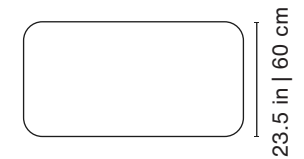

Steel: 37.4x37.4x18.5 in | 95x95x47 cm
Marble: 39.8x8.9x21.5 in | 101x101x55,5 cm

Weight

Steel: 81.6 lb | 37 kg
Marble: 163.1 lb | 74 kg

Product weight

Steel: 30.9 | 14 kg
Marble: 48.5 lb | 22 kg

Packaging

Dimensions

Steel: 27.1x27.1x27.1 in | 55x55x55 cm
Marble: 26x24x22 in | 66x61x56 cm

Weight

Steel: 33.1 lb | 15 kg
Marble: 61.7 lb | 28 kg

Plec Desk Table

rs-barcelona

Product weight

Steel: 90.4 lb | 41 kg
Marble: 134.5 lb | 61 kg

Packaging

Dimensions

Steel: 47.2x26x36.6 in | 120x66x93 cm
Marble: 49.2x27.5x38 in | 125x70x96,5 cm

Weight

Steel: 33.1 lb | 15 kg
Marble: 61.7 lb | 28 kg

Plec Pedestal

Product weight

Steel: 29.8 | 13,5 kg
Marble: 46.3 lb | 21 kg

Packaging

Dimensions

Steel: 16.5x16.5x33.9 in | 42x42x86 cm
Marble: 26x24x39.4 in | 66x61x100 cm

Weight

Steel: 33.1 lb | 15 kg
Marble: 61.7 lb | 28 kg

- Private residence | Australia -

- Laurel Restaurant | Chicago - (USA) -