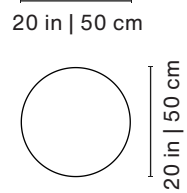

Dimensions

31.5x31.5x22.4 in | 80x80x57 cm

Weight

Steel: 50.7 lb | 23 kg

Marble: 120.2 lb | 54,5 kg

Product weight

Steel: 18.3 lb | 8,3 kg

Marble: 25.6 lb | 11,6 kg

Packaging

Dimensions

17.7x17.7x20.1 in | 45x45x51 cm

Weight

Steel: 22 lb | 10 kg

Marble: 35.3 lb | 16 kg

Finishes

Steel:

Top: Steel or marble

Plec Round Coffee Table

Large

Small

Product weight

Steel: 63.9 | 29 kg
Marble: 114.6 lb | 52 kg

Packaging

Dimensions

Steel: 37.4x37.4x18.5 in | 95x95x47 cm
Marble: 39.8x8.9x21.5 in | 101x101x55,5 cm

Weight

Steel: 81.6 lb | 37 kg
Marble: 163.1 lb | 74 kg

Product weight

Steel: 30.9 | 14 kg
Marble: 48.5 lb | 22 kg

Packaging