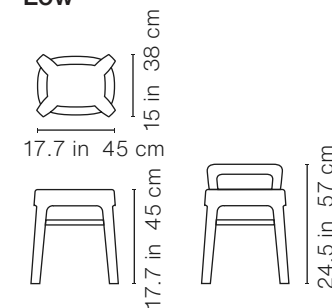

Bar

Weight

19.6 lb | 8,9 kg

With backrest: 20.9 lb | 9,5 kg

Packaging

Dimensions:

20.1x17.5x42.9 in | 51x44,5x109 cm

With backrest: 20.1x17.5x42.9 in | 51x44,5x109 cm

Weight

22 lb | 10 kg

With backrest: 23.1 lb | 10,5 kg

Counter

Weight

17.9 lb | 8,1 kg

With backrest: 19 lb 8,7 kg

Packaging

Dimensions:

18.9x16.5x26.4 in | 48x42x67 cm

With backrest: 18.9x16.5x39.4 in | 48x42x100 cm

Weight

20 lb | 9 kg

With backrest: 22 lb | 10 kg

Low

Weight

13.2 lb | 6 kg

With backrest: 14.5 lb | 6,6 kg

Packaging

Dimensions:

17.3x15.1x19.3 in | 44x38,5x49 cm

With backrest: 17.3x15.1x28 in | 44x38,5x71 cm

Weight

14.3 lb | 6,5 kg