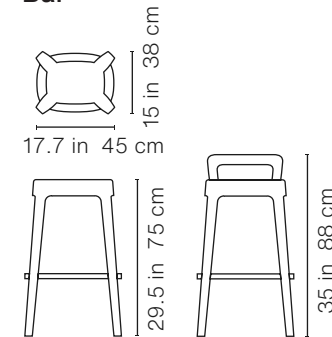

Bar

Weight

19.6 lb | 8,9 kg

With backrest: 20.9 lb | 9,5 kg

Packaging

Dimensions:

20.1x17.5x42.9 in | 51x44,5x109 cm

With backrest: 20.1x17.5x42.9 in | 51x44,5x109 cm

Weight

22 lb | 10 kg

With backrest: 23.1 lb | 10,5 kg

Counter

Weight

17.9 lb | 8,1 kg

With backrest: 19 lb 8,7 kg

Packaging

Dimensions:

18.9x16.5x26.4 in | 48x42x67 cm

With backrest: 18.9x16.5x39.4 in | 48x42x100 cm

Weight

20 lb | 9 kg

With backrest: 22 lb | 10 kg

Low

Weight

13.2 lb | 6 kg

With backrest: 14.5 lb | 6,6 kg

Packaging

Dimensions:

17.3x15.1x19.3 in | 44x38,5x49 cm

With backrest: 17.3x15.1x28 in | 44x38,5x71 cm

Weight

14.3 lb | 6,5 kg