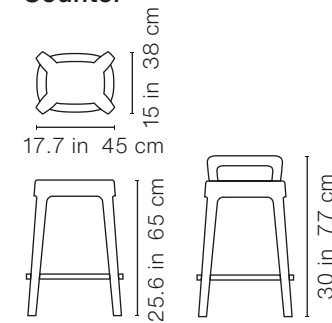

Bar

Weight

19.6 lb | 8,9 kg

With backrest: 20.9 lb | 9,5 kg

Packaging

Dimensions:

20.1x17.5x42.9 in | 51x44,5x109 cm

With backrest: 20.1x17.5x42.9 in | 51x44,5x109 cm

Weight

22 lb | 10 kg

With backrest: 23.1 lb | 10,5 kg

Counter

Weight

17.9 lb | 8,1 kg

With backrest: 19 lb 8,7 kg

Packaging

Dimensions:

18.9x16.5x26.4 in | 48x42x67 cm

With backrest: 18.9x16.5x39.4 in | 48x42x100 cm

Weight

20 lb | 9 kg

With backrest: 22 lb | 10 kg

Low

Weight

13.2 lb | 6 kg

With backrest: 14.5 lb | 6,6 kg

Packaging

Dimensions:

17.3x15.1x19.3 in | 44x38,5x49 cm

With backrest: 17.3x15.1x28 in | 44x38,5x71 cm

Weight

14.3 lb | 6,5 kg