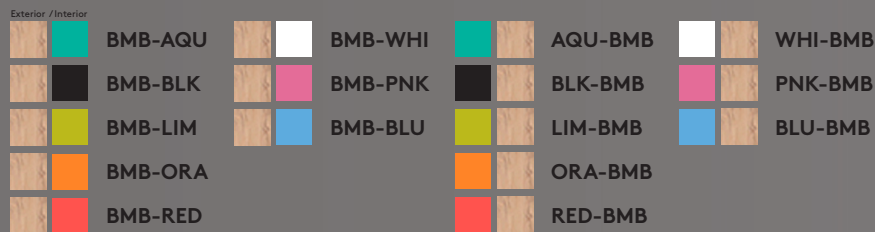

Nikau

) david
trubridge

Model Number	Assembled Fixture Dimensions	Weight	Material Type	Lamp Details	Cord Length	Suspension Hardware	Fasteners	Kitset Available?	Bulb Recommendation	
NIK-FULL	X: 16" (405 mm) Y: 64" (1615 mm) Z: 16" (405 mm)	3.1 lb (1.4 kg)	3 ply (1/16") Sustainable Bamboo	1 x E26 100 W 120V(60Hz)	15' (4.5 m)	Not required	Nylon Rivets	Yes	A19/G25/G40	

FINISH OPTIONS

Bamboo - No Finish

BMB-BMB

Paint Finish (two sided)

BLK-BLK

WHI-WHI

Bamboo + Paint Finish (one sided)

Custom (Minimum order 6-10)

CUS-BMB

BMB-CUS

CUS-CUS