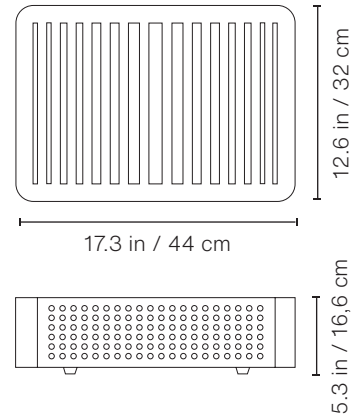

Mon Oncle pieces

Weight

13.9 lb | 6,3 kg

Packaging

Dimensions:

20x14x6 in | 50,8x35,6x17,8 cm

Weight

18 lb | 8,2 kg