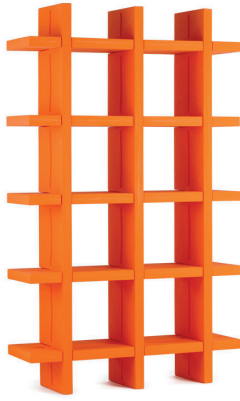

MYBOOK 3X5 design Giò Colonna Romano

Libreria

Anno di produzione: 2008

Versioni: standard, laccata.

Materiali: Polietilene.

Dimensioni: 138 x 40 h 230 cm

Peso: 60 Kg

Imballaggio due scatole:

42 x 32 x 232 cm

42 x 32 x 232 cm

Volume imballaggio: 0,624 m³

Bibliothèque

Année de production: 2008

Versions: standard, laquée.

Matériaux: Polyéthylène.

Dimensions: 138 x 40 h 230 cm

Poids: 60 Kg

Emballage deux boîtes:

42 x 32 x 232 cm

42 x 32 x 232 cm

Volume emballage: 0,624 m³

Bookcase

Year of production: 2008

Versions: standard, lacquered.

Material: Polyethylene.

Dimensions: 138 x 40 h 230 cm

Weight: 60 Kg

Packaging two boxes:

42 x 32 x 232 cm

42 x 32 x 232 cm

Packaging volume: 0,624 m³

DIMENSIONS (cm)	
CODE	SD BOK200 standard SL BOK200 lacquered
COLOURS	<table style="width: 100%; border: none;"> <tr> <td style="width: 50%; vertical-align: top;"> STANDARD ○ MILKY WHITE (code FT) ● JET BLACK (code FH) ● ELEPHANT GREY (code FG) ● CHOCOLATE BROWN (code FE) ● ARGIL GREY (code FJ) ● DOVE GREY (code FP) ● POWDER BLUE (code FL) ● MALVA GREEN (code FV) ● LIME GREEN (code FR) ● SAFFRON YELLOW (code FC) ● FLAME RED (code FD) ● SWEET FUCHSIA (code FU) </td> <td style="width: 50%; vertical-align: top;"> LACQUERED (code GLOSSY/MATT) ○ ABSOLUTE WHITE (code QA/MF) ● GLAMOUR BLACK (code QH/MI) ● VANITY GREY (code QG/MK) ● CHARMING IVORY (code Q2/M3) ● SUPREME RED (code QD/MN) ● METALLIC GOLD (code QO/MZ) ● METALLIC SILVER (code QM/MY) ● METALLIC COPPER (code Q4/M5) </td> </tr> </table>