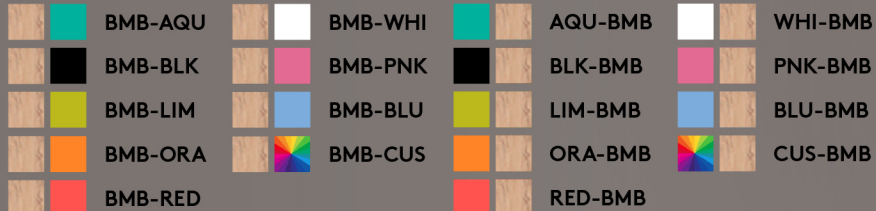

Navicula

david
trubridge

Model Number	Assembled Fixture Dimensions	Weight	Material Type	Lamp Details	Driver	Cord Length	Suspension Hardware	Fasteners	Kitset Available?	
NAV-SMAL	X: 57" (1440 mm) Y: 8" (200 mm) Z: 22" (570 mm)	4.4 lb (2.0 kg)	3 ply (1/16") Sustainable Bamboo	LED Strip 8 W 2700K 24 V	Dimmable Class 2, 110V Listed/Certified	15' (4.5 m)	2 x Suspension Wires	Nylon Rivets	No	
NAV-MEDI	X: 77" (1950 mm) Y: 15" (380 mm) Z: 35" (900 mm)	6.6 lb (3.0 kg)	3 ply (1/16") Sustainable Bamboo	LED Strip 11 W 2700K 24 V	Dimmable Class 2, 110V Listed/Certified	15' (4.5 m)	2 x Suspension Wires	Nylon Rivets	No	
NAV-LARG	X: 98" (2500 mm) Y: 18" (450 mm) Z: 39" (1000 mm)	13.2 lb (6.0 kg)	3 ply (1/12") Sustainable Bamboo	LED Strip 18 W 2700K 24 V	Dimmable Class 2, 110V Listed/Certified	15' (4.5 m)	2 x Suspension Wires	Nylon Rivets	No	

FINISH OPTIONS

Bamboo - No Finish

Exterior / Interior

BMB-BMB

Paint Finish (two sided)

Exterior / Interior

BLK-BLK

WHI-WHI

Bamboo + Paint Finish (one sided)

Exterior / Interior

Custom (Minimum order 6-10)

Exterior / Interior

CUS-BMB

BMB-CUS

CUS-CUS